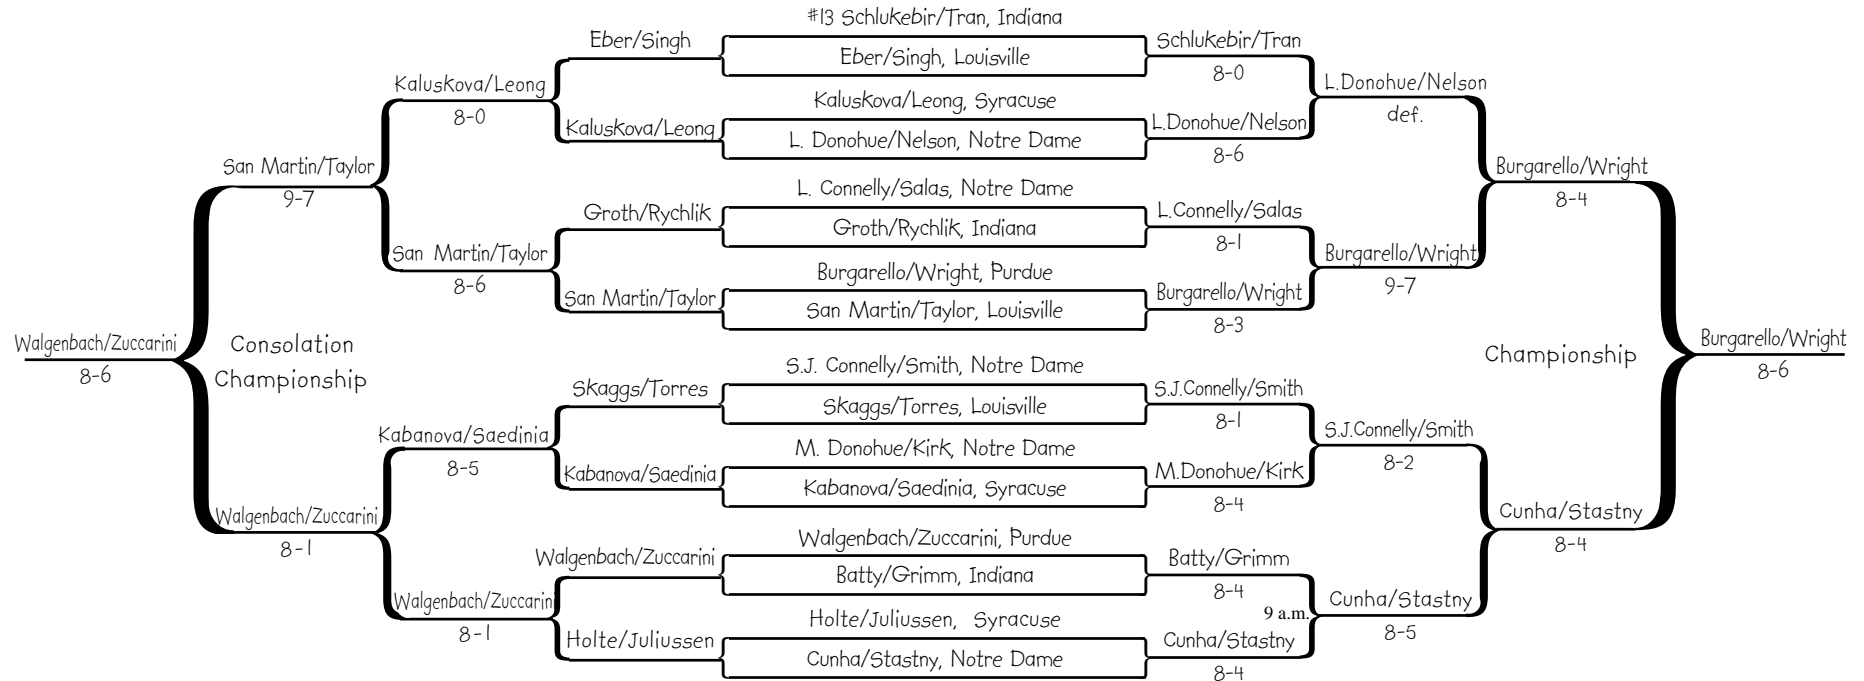

## Eck Classic -- Green Flight Singles

### Friday

Catie McLevish (P) d. Natalie Ackerman (S) 6-0, 6-1  
 Jami Kirk (ND) d. Natalie Ackerman (S) 6-1, 6-1

### Saturday

Catie McLevish (P) d. Jami Kirk (ND) 6-4, 6-2

University of Notre Dame  
Eck Tennis Pavilion  
Nov. 8-10, 2002

# Eck Classic -- Doubles