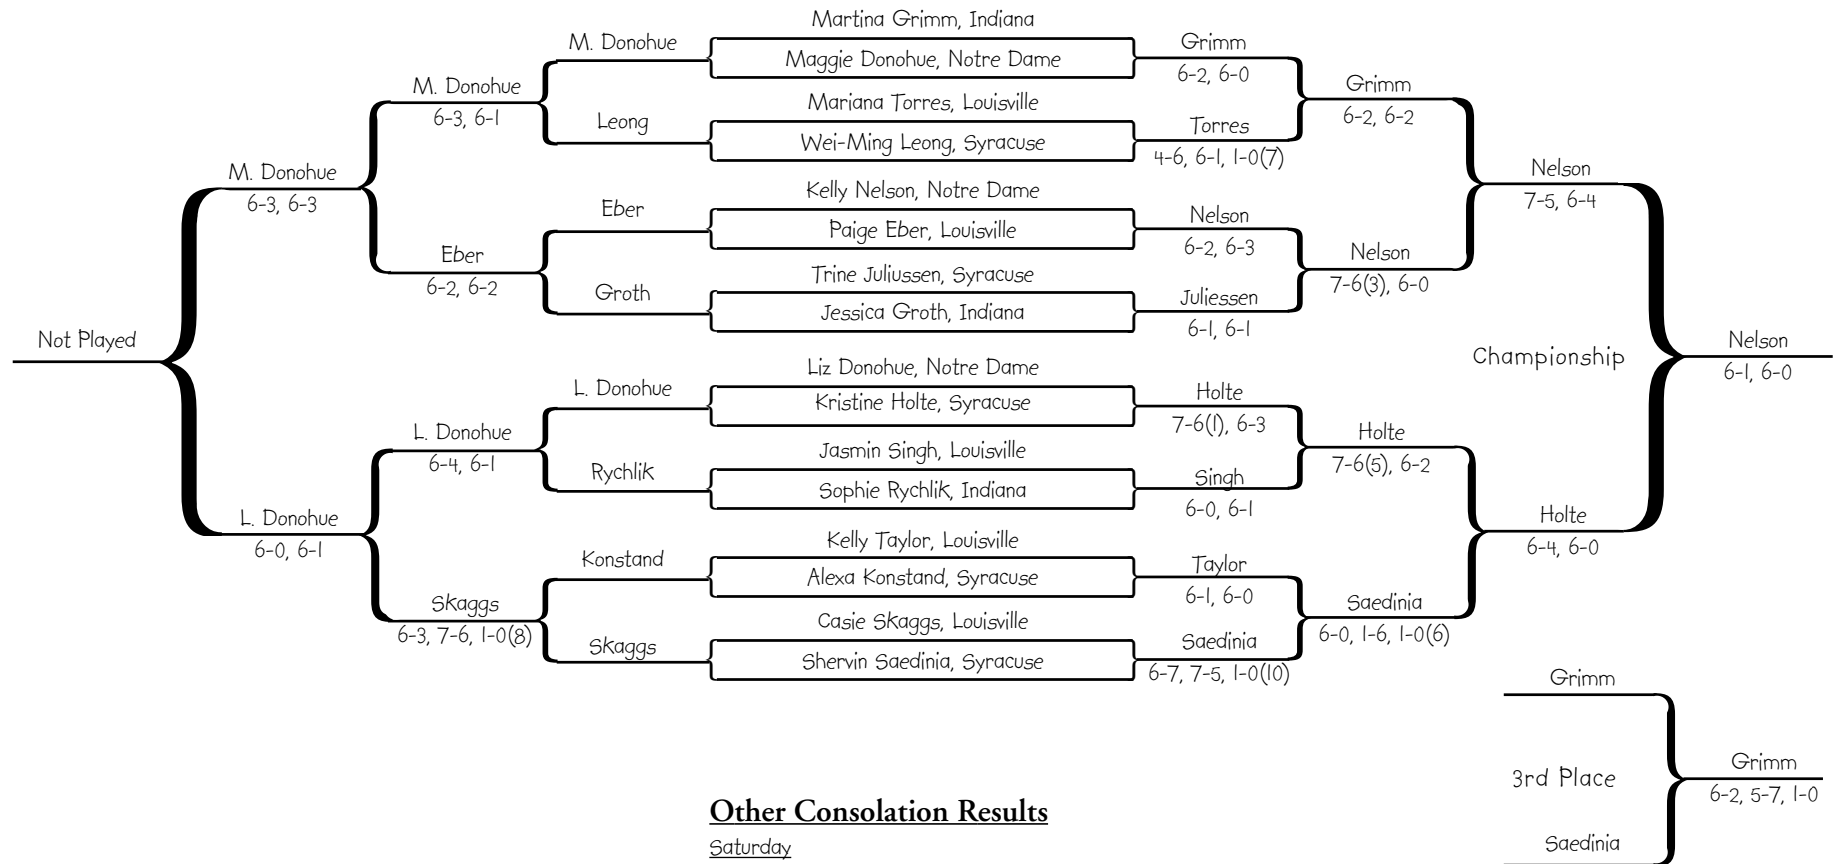

University of Notre Dame
Eck Tennis Pavilion
Nov. 8-10, 2002

Eck Classic -- Gold Flight Singles

Other Consolation Results

Saturday

Jasmin Singh (L) d. Jessica Groth (I) 6-1, 6-1
Sophie Rychlik (I) d. Alexa Konstand (S) 6-1, 2-6, 1-0(5)
Trine Juliussen (S) d. Mariana Torres (L) 7-5, 6-1
Kelly Taylor (L) d. Wei-Ming Leong (S) 6-3, 6-4

Sunday

Trine Juliussen (S) d. Maggie Donohue (ND) 3-6, 6-1, 1-0(6)
Liz Donohue (ND) d. Wei-Ming Leong (S) 6-0, 6-1
Jami Kirk (ND) d. Alexa Konstand (S) 6-1, 5-7, 1-0(6)

Eck Classic -- Green Flight Singles

Friday

Catie McLevish (P) d. Natalie Ackerman (S) 6-0, 6-1
Jami Kirk (ND) d. Natalie Ackerman (S) 6-1, 6-1

Saturday

Catie McLevish (P) d. Jami Kirk (ND) 6-4, 6-2