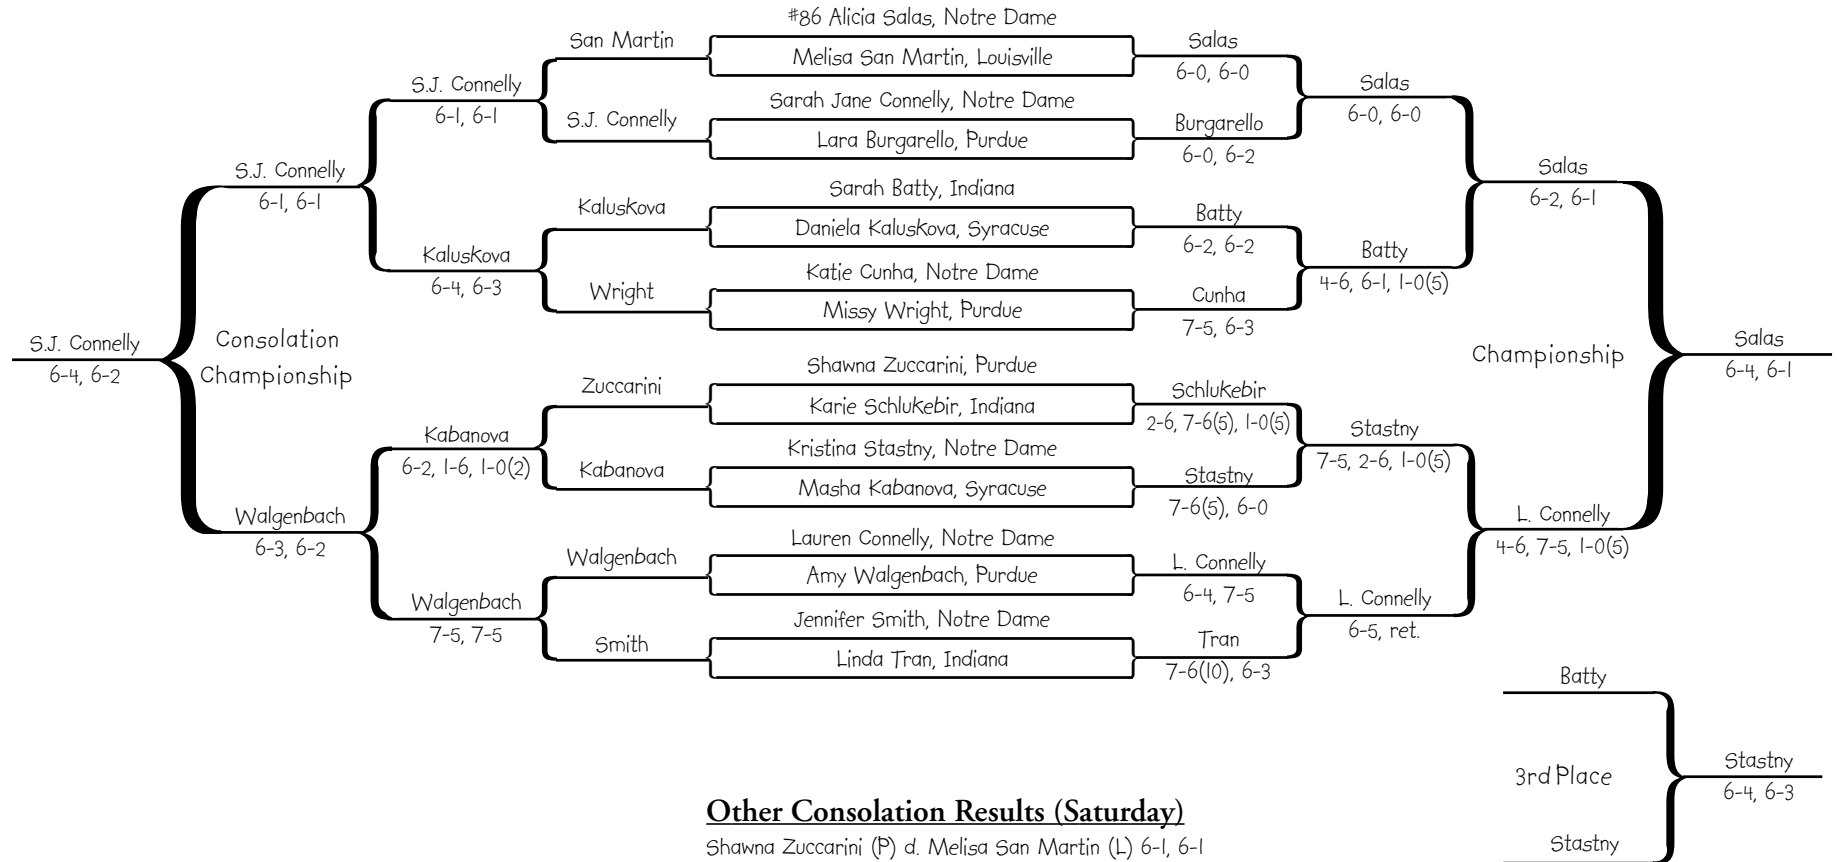

University of Notre Dame  
 Eck Tennis Pavilion  
 Nov. 8-10, 2002

# Eck Classic -- Blue Flight Singles