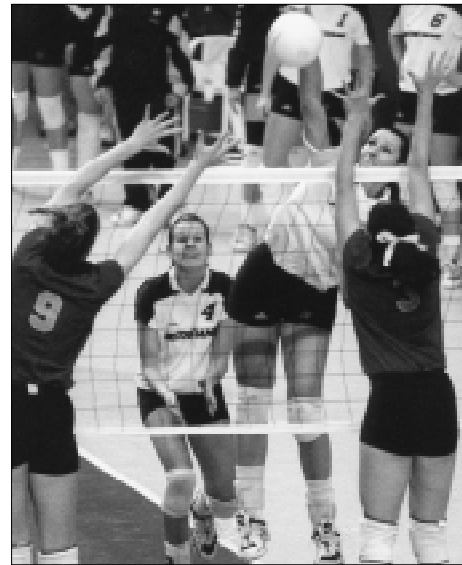

*In 2000:* 2000 all-BIG EAST first team selection ... starter at outside hitter for the Irish ... has played in 95 of the team's 105 games this season ... posted double-digit kills in 22 of the 31 Irish matches this season ... first on the team in kills with 418 ... began the season vs. Fairfield with 14 kills, eight digs and four blocks ... had 18 kills and eight digs in the Irish upset of #15 BYU ... scored six kills and two blocks in the deciding fifth game of the BYU match ... named to the 2000 Shamrock Invitational all-tournament team ... had a double-double with 19 kills and 16 digs against #16 Michigan State ... added five blocks against the Spartans ... one of four Irish players with double-digit kills (10) at Florida State ... had 23 kills vs. #22 Loyola Marymount ... also had 17 digs vs. the Lions ... had 10 kills in two games vs. Wyoming ... tallied a double-double against #4 Colorado State with 16 kills and 12 digs ... named to the 2000 Golden Dome Invitational all-tournament team ... named Co-BIG EAST Player of the Week on Sept. 25, for her performance vs. LMU, Wyoming and Colorado State ... had eight kills on 10 attempts with one error (.700) vs. Villanova ... notched a team-high 16 kills with nine digs and four blocks vs. Georgetown ... named Co-BIG EAST Player of the Week on Oct. 2, for her performance vs. Villanova and Georgetown ... had a then-career-best kills performance at Pittsburgh with 30 total ... also had 15 digs against the Panthers ... had a double-double at Illinois State with 17 kills and 17 digs ... posted