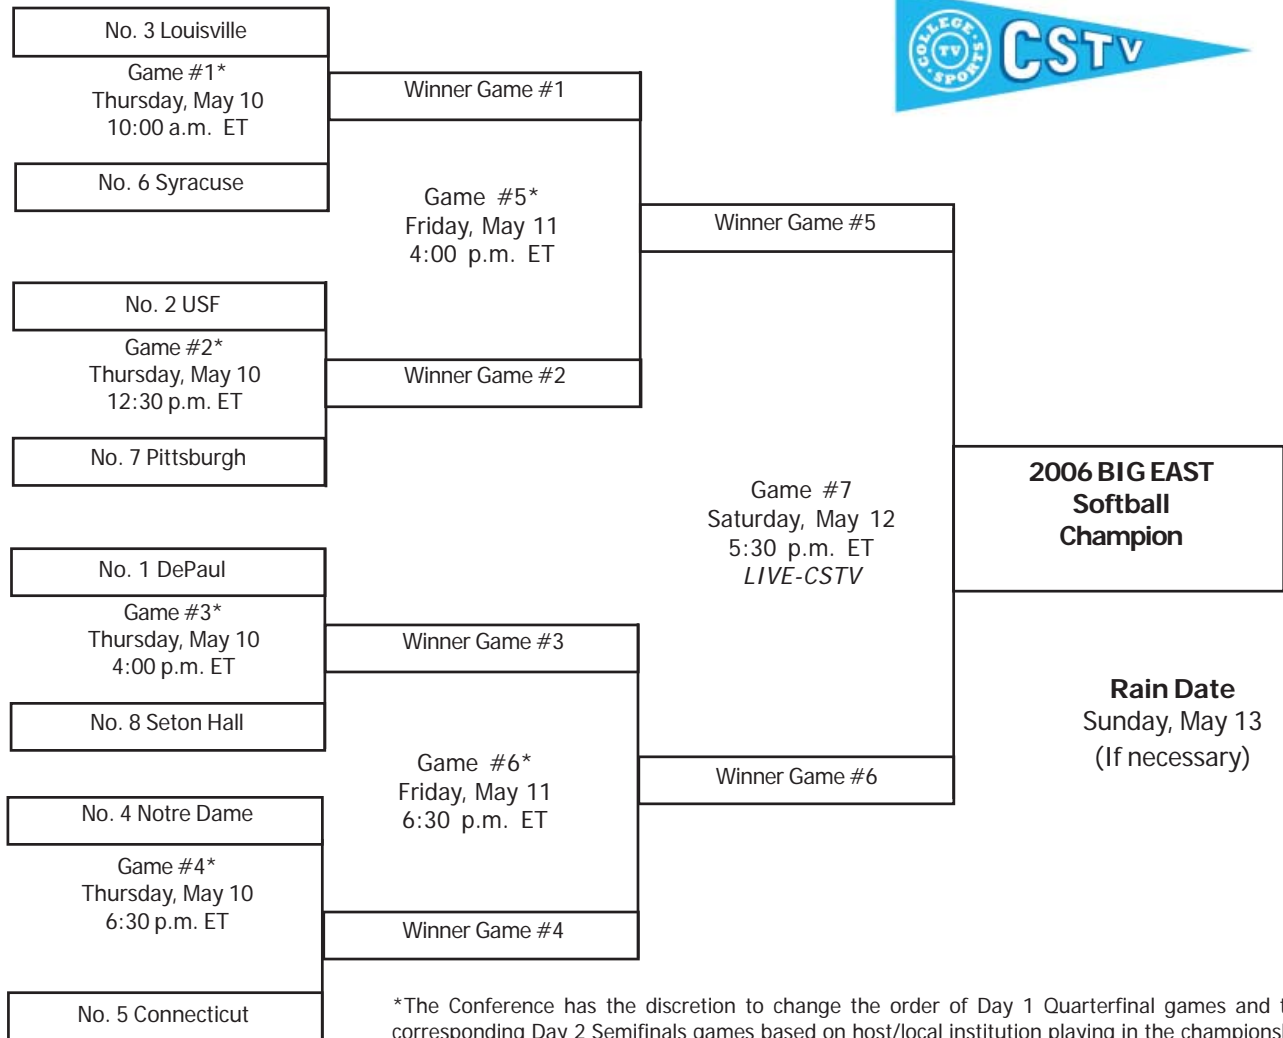

2007 BIG EAST SOFTBALL CHAMPIONSHIP TOURNAMENT BRACKET

*The Conference has the discretion to change the order of Day 1 Quarterfinal games and the corresponding Day 2 Semifinals games based on host/local institution playing in the championship tournament.