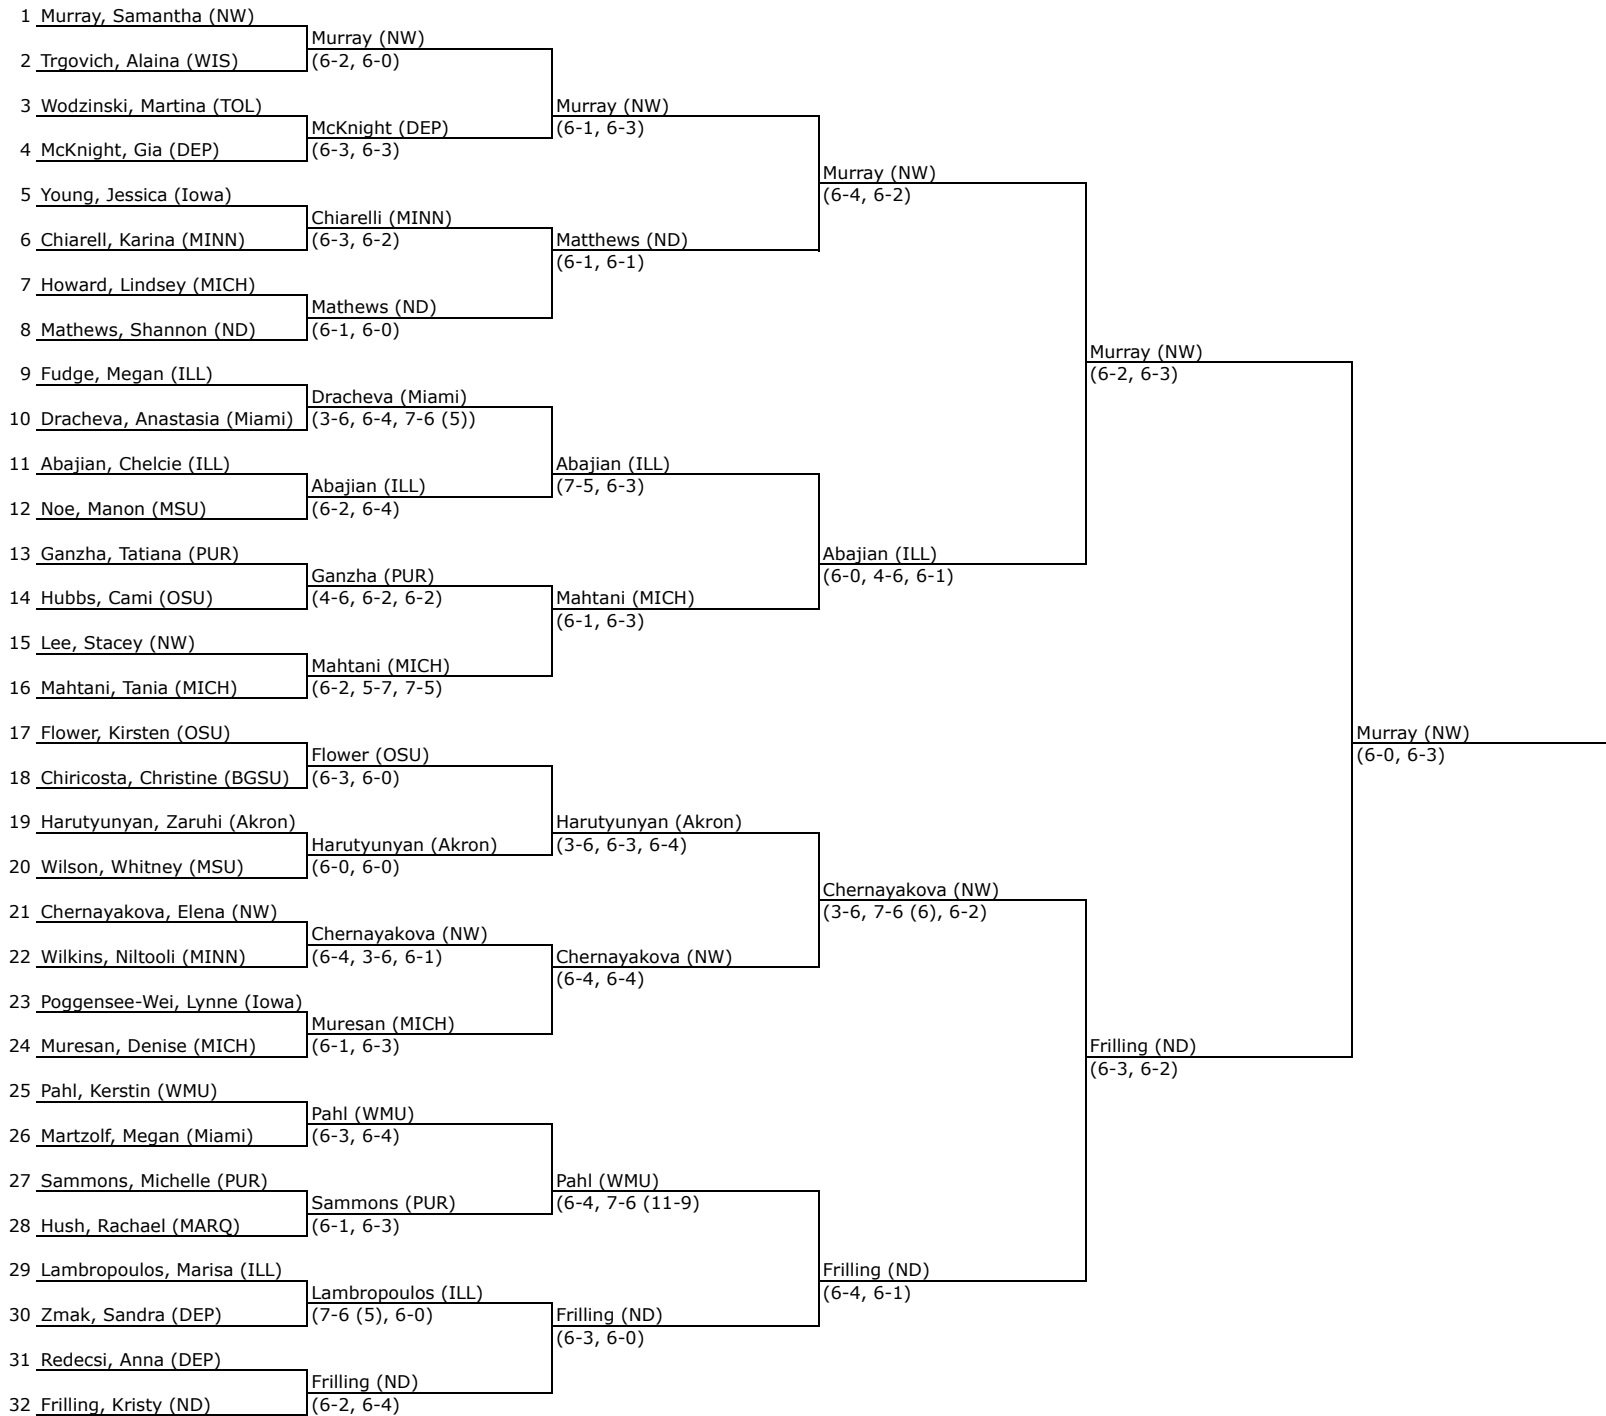

Singles Main Draw

First Round

2nd Round

3rd Round

4th Round

Semi-Finals

Finals

- Seeded Players**
- 1. Murray (NW)
 - 2. Lui (NW)
 - 3. Sugiyama (MICH)
 - 4. Frilling (ND)
 - 5-8. Flower (OSU)
 - 5-8. Tefft (ND)
 - 5-8. Ciobanu (ND)
 - 5-8. Mahtani (MICH)

Singles Main Draw

First Round

2nd Round

3rd Round

4th Round

Semi-Finals

Finals

Seeded Players

1. Murray (NW)
2. Lui (NW)
3. Sugiyama (MICH)
4. Frilling (ND)
- 5-8. Flower (OSU)
- 5-8. Tefft (ND)
- 5-8. Ciobanu (ND)
- 5-8. Mahtani (MICH)