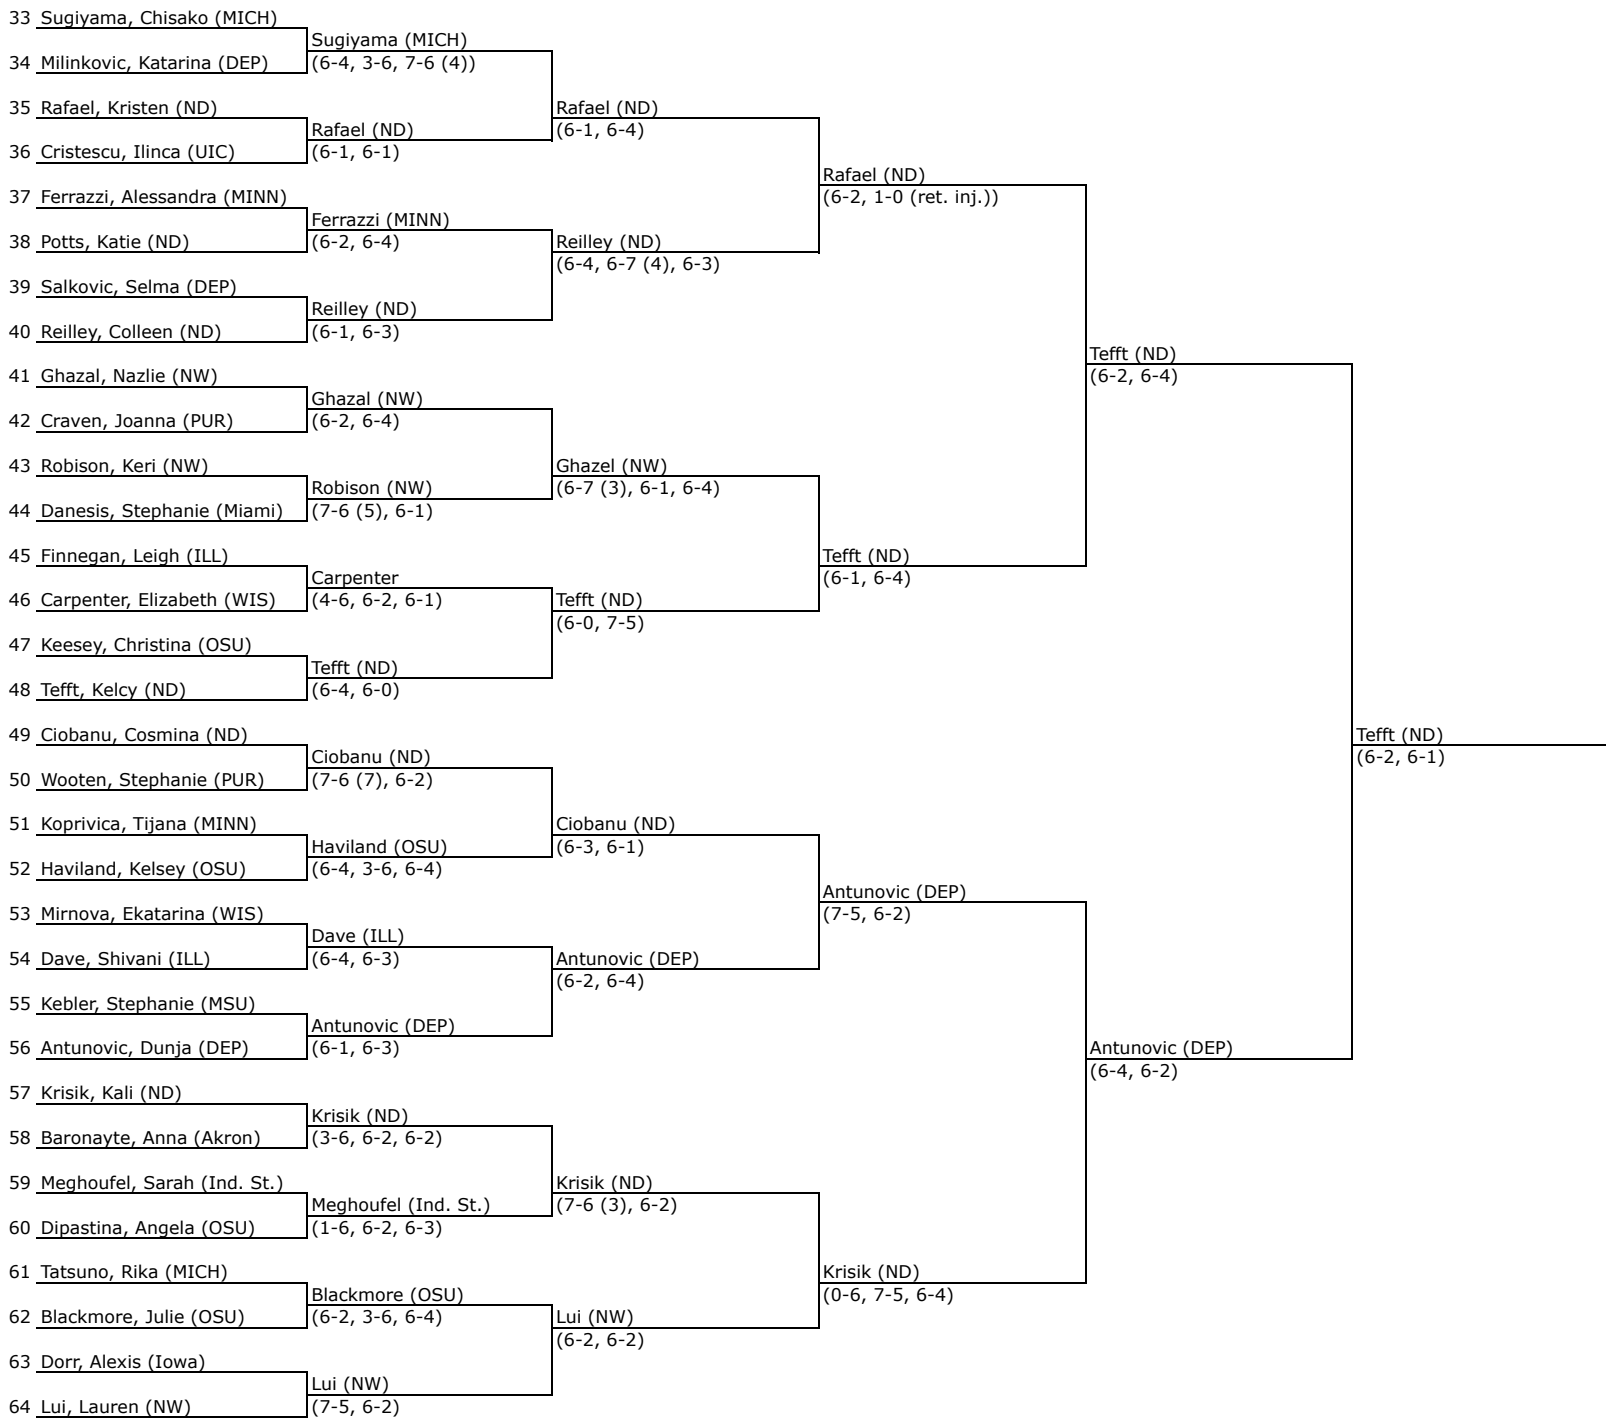

Singles Main Draw

First Round

2nd Round

3rd Round

4th Round

Semi-Finals

Finals

- Seeded Players**
- 1. Murray (NW)
 - 2. Lui (NW)
 - 3. Sugiyama (MICH)
 - 4. Frilling (ND)
 - 5-8. Flower (OSU)
 - 5-8. Tefft (ND)
 - 5-8. Ciobanu (ND)
 - 5-8. Mahtani (MICH)

Singles Main Draw

First Round

2nd Round

3rd Round

4th Round

Semi-Finals

Finals

Seeded Players

1. Murray (NW)
2. Lui (NW)
3. Sugiyama (MICH)
4. Frilling (ND)
- 5-8. Flower (OSU)
- 5-8. Tefft (ND)
- 5-8. Ciobanu (ND)
- 5-8. Mahtani (MICH)