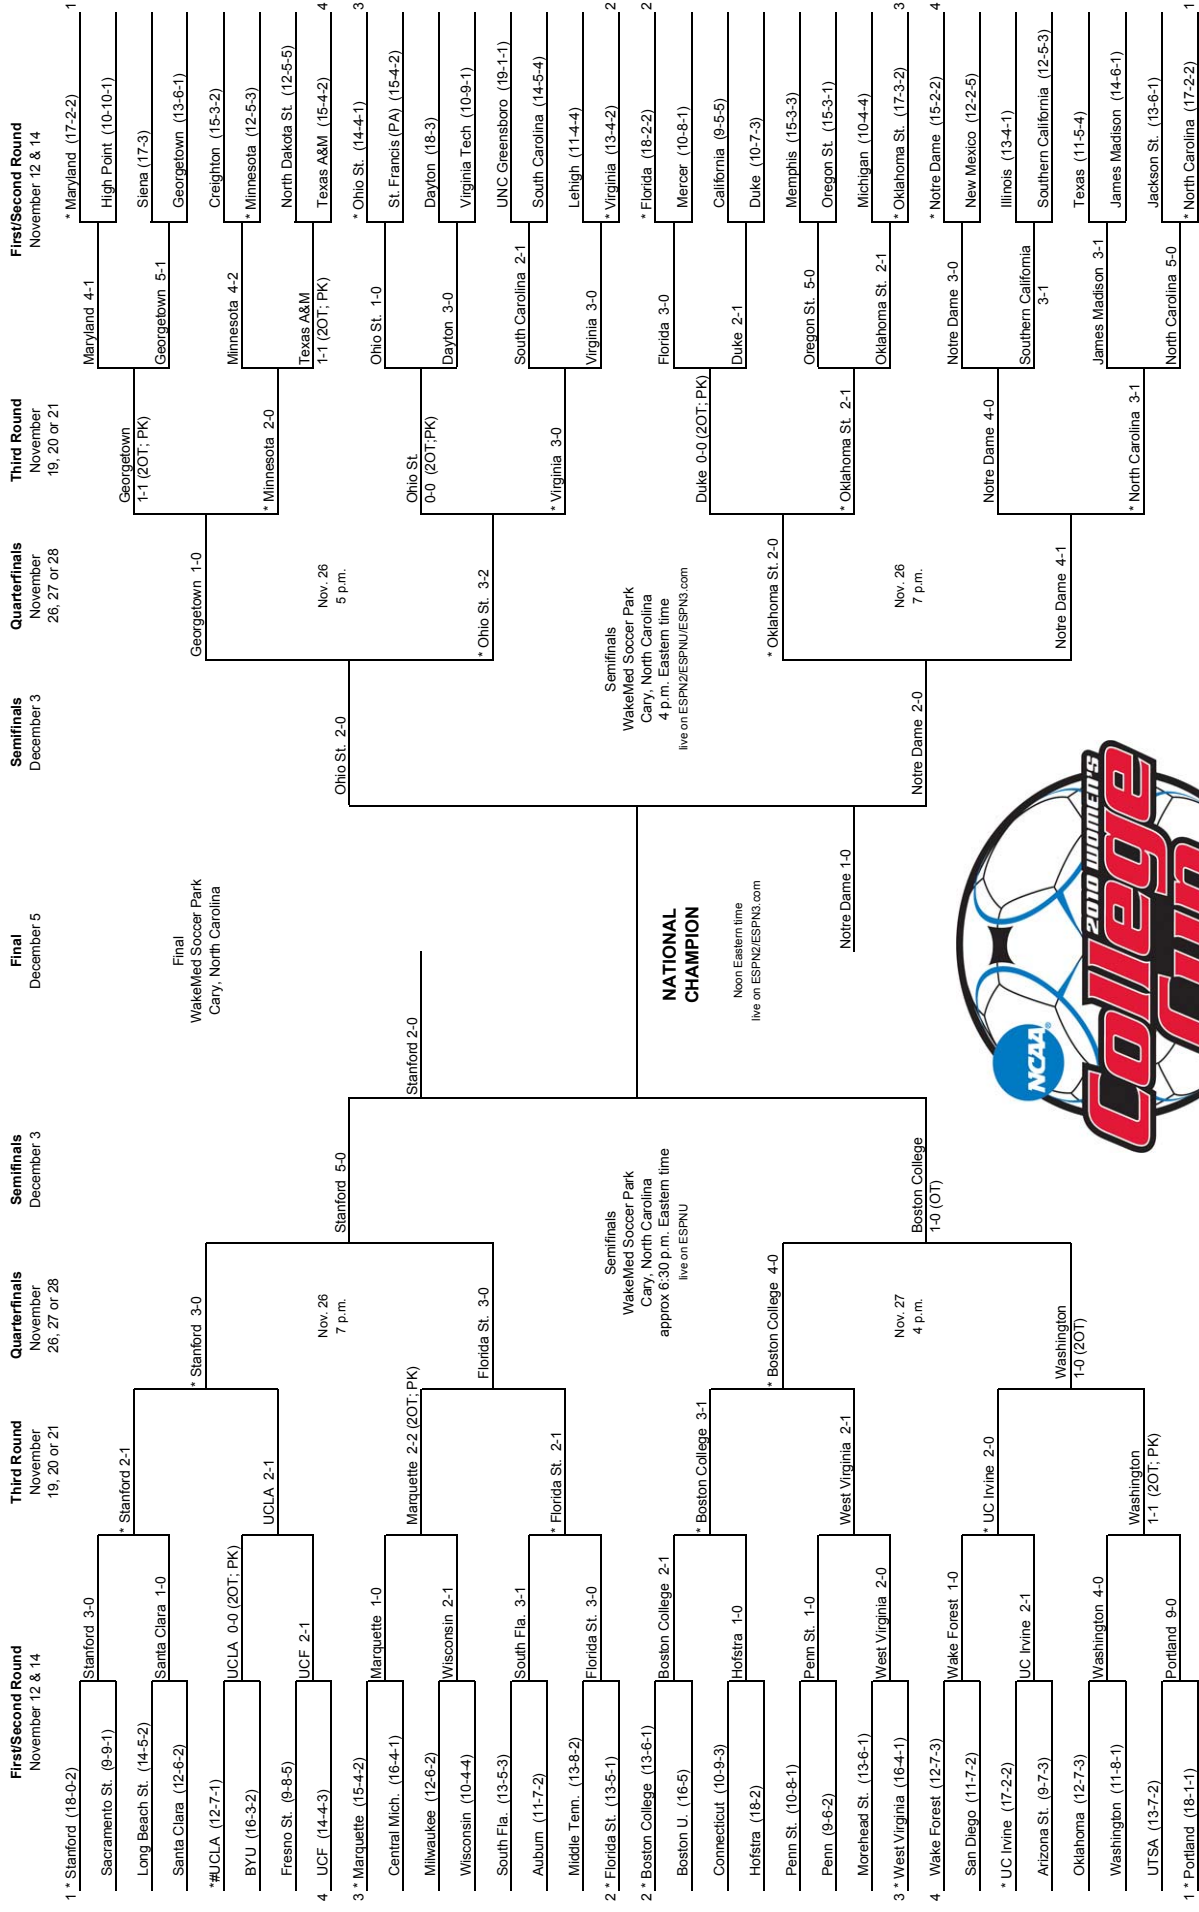

# 2010 NCAA Division I Women's SOCCER CHAMPIONSHIP

**NATIONAL CHAMPION**

\*Host institution for preliminary round games  
 #Site will host games on November 11 and 13  
 Order of semifinal games will be determined after quarterfinal round games are completed.  
 Second semifinal game will begin play 45 minutes after the conclusion of the first game.