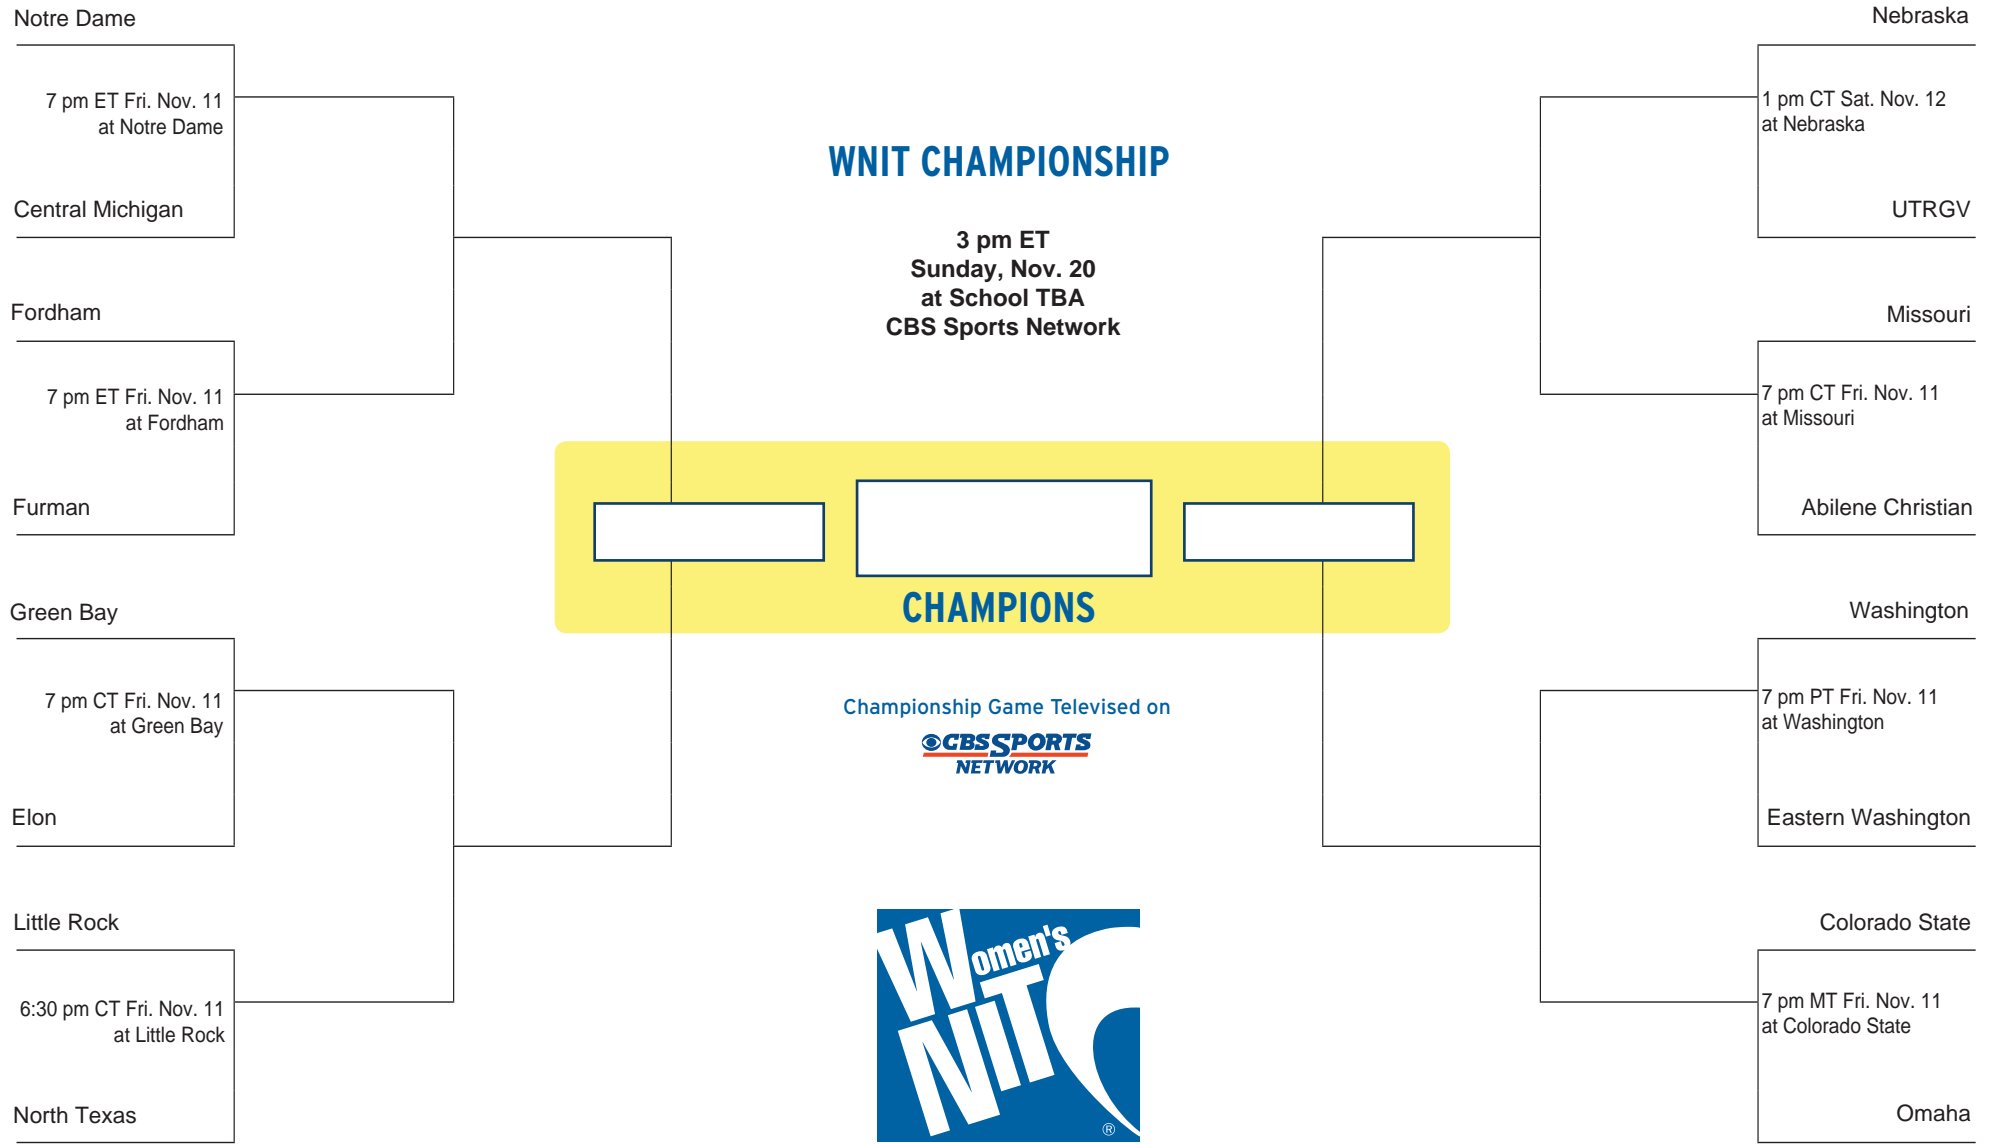

Round 1
Nov. 11

Round 2
Nov. 13/14

Semifinals
Nov. 17

Semifinals
Nov. 17

Round 2
Nov. 13/14

Round 1
Nov. 11/12

All game times are according to host school's time zone.