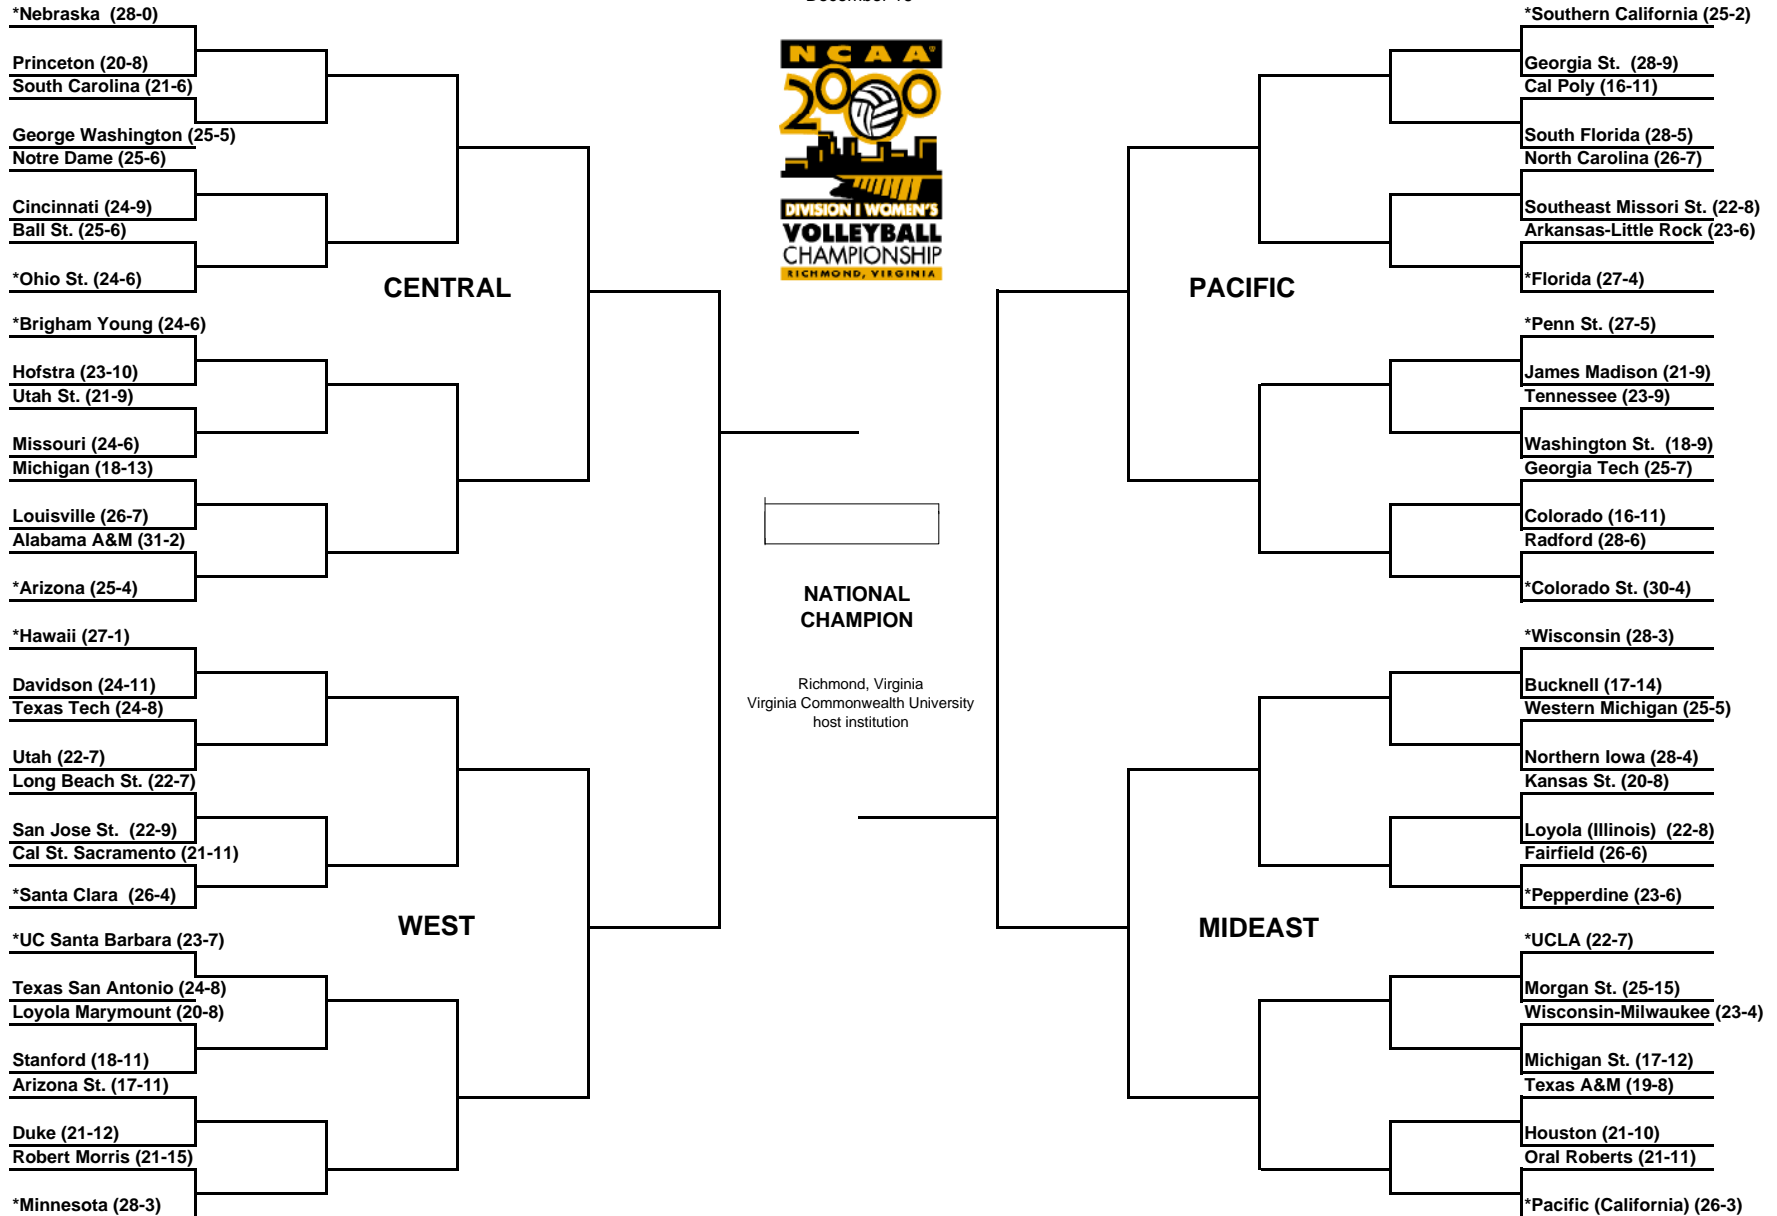

2000 Division I Women's VOLLEYBALL CHAMPIONSHIP

First and Second Rounds
November 30-1, 1-2, or 2-3

Regionals
December 7-8, 8-9, or 9-10

Semifinals
December 14

National Championship
December 16

Semifinals
December 14

Regionals
December 7-8, 8-9, or 9-10

First and Second Rounds
November 30-1, 1-2, or 2-3