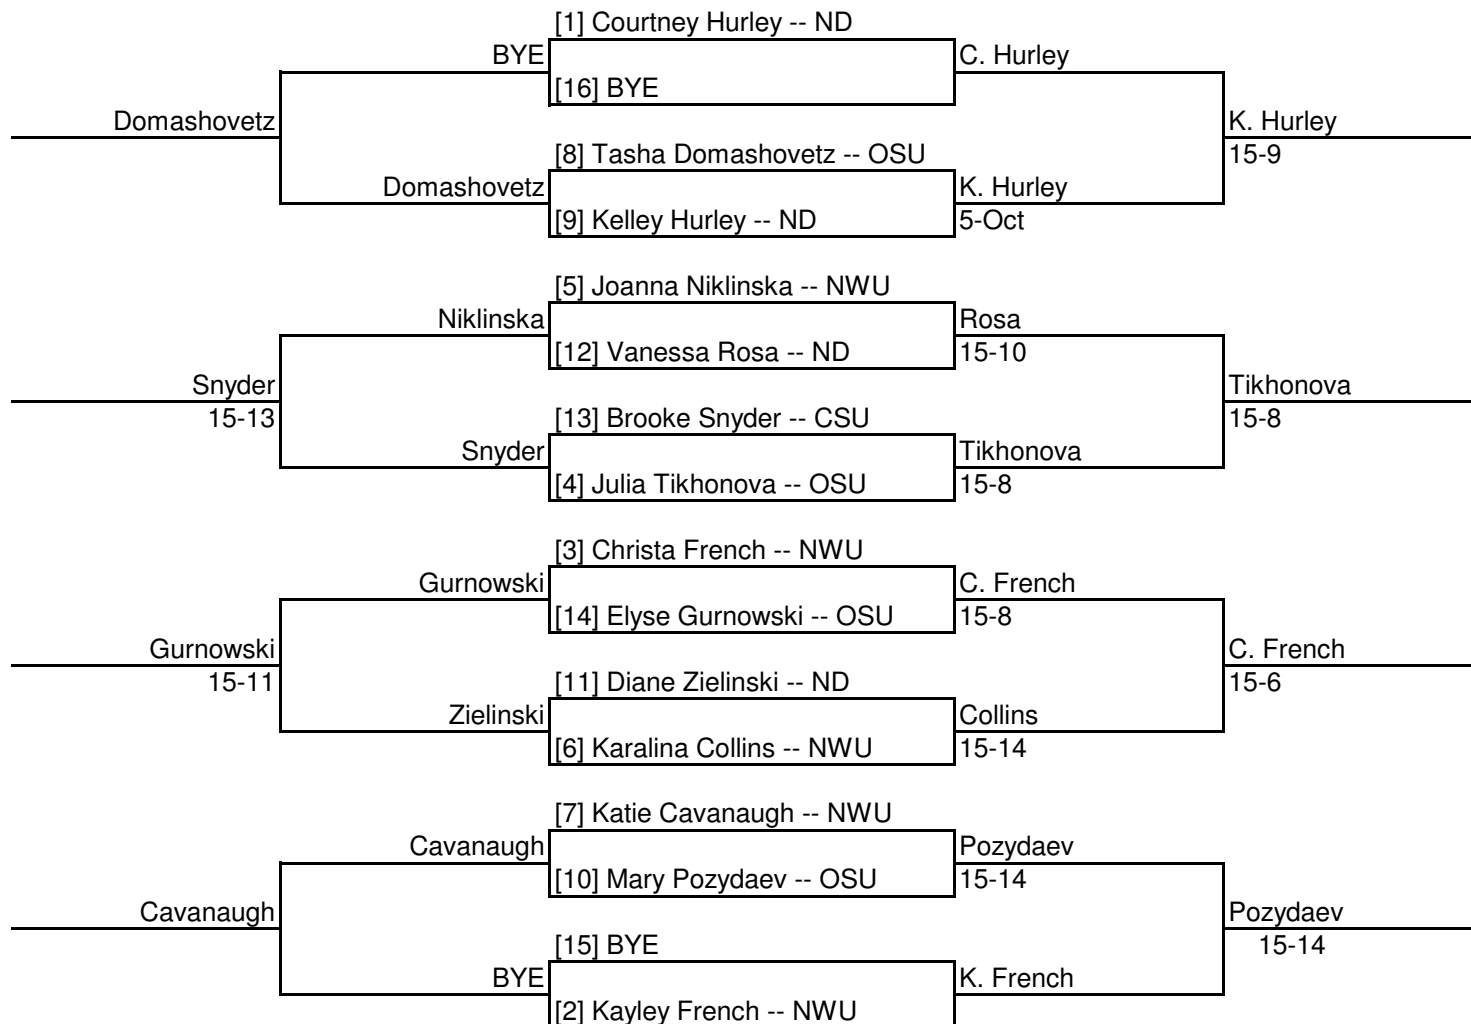

NCAA Midwest Fencing Regional
March 13, 2010
Crown Sports Pavilion
Northwestern University
Women's Epee -- Direct Elimination with Repechage

NCAA Midwest Fencing Regional
March 13, 2010
Crown Sports Pavilion
Northwestern University
Women's Epee -- Repechage