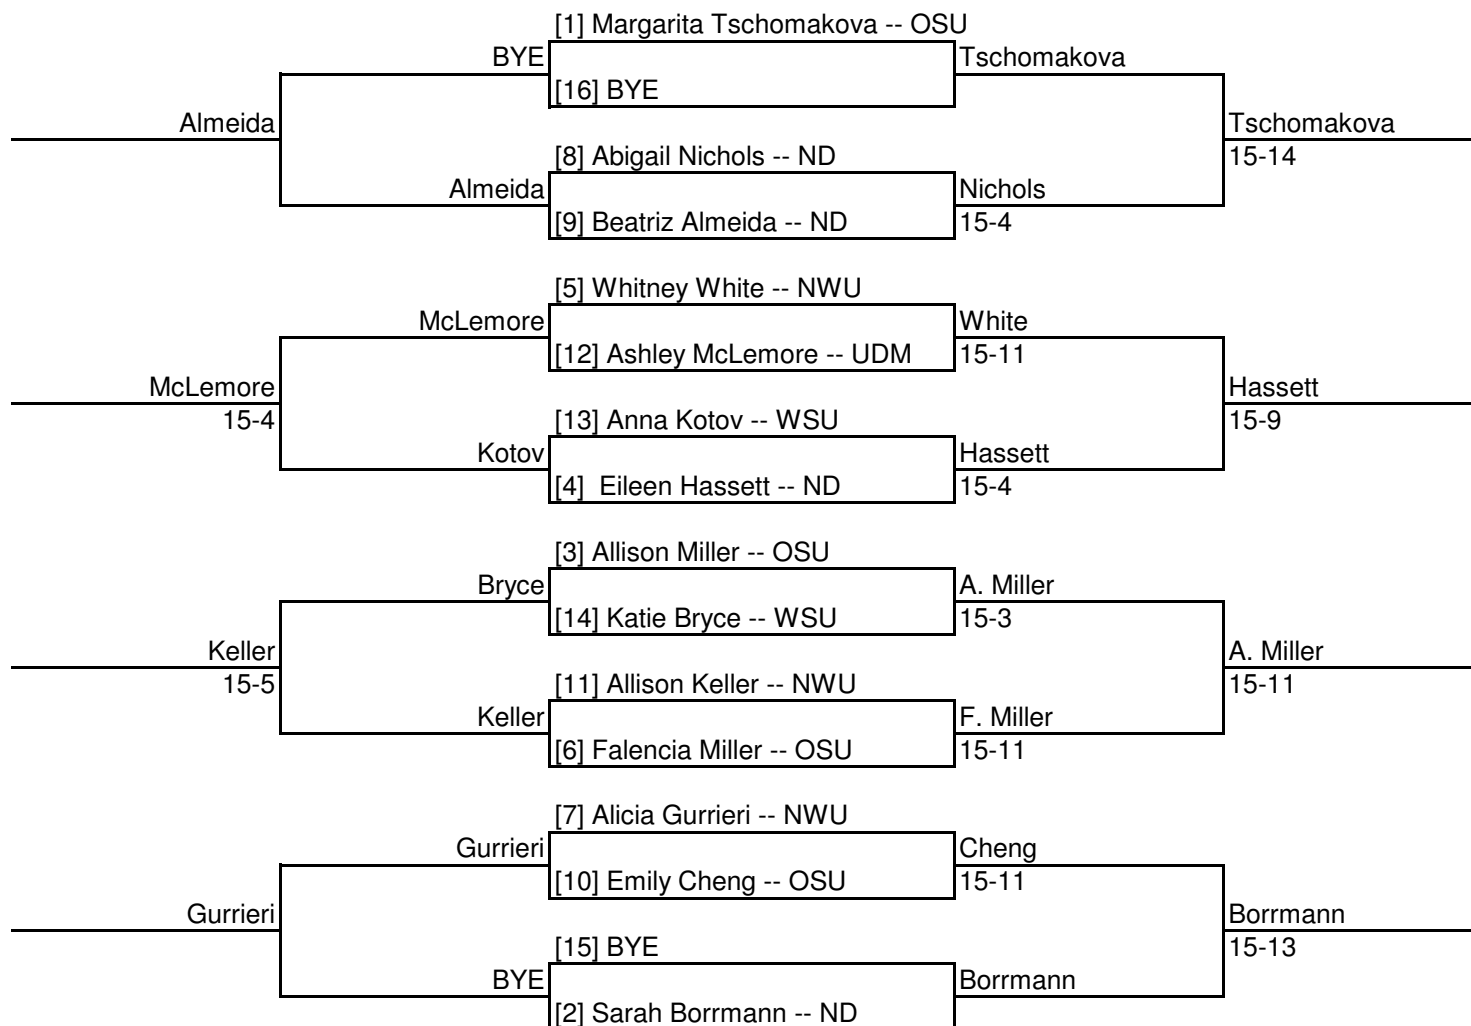

NCAA Midwest Fencing Regional
March 13, 2010
Crown Sports Pavilion
Northwestern University
Women's Sabre -- Direct Elimination with Repechage