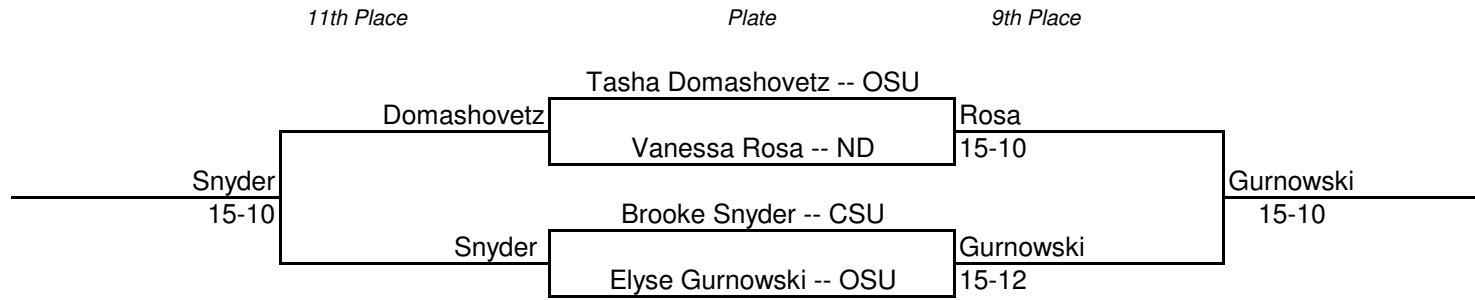

Tikhonova
15-8

K. Hurley

K. Hurley
15-6

Tikhonova

Tikhonova

K. Hurley
15-12

NCAA Midwest Fencing Regional
March 13, 2010
Crown Sports Pavilion
Northwestern University
Women's Epee -- 9th-12th Place

NCAA Midwest Fencing Regional
March 13, 2010
Crown Sports Pavilion
Northwestern University
WOMEN'S EPEE -- FINAL STANDINGS