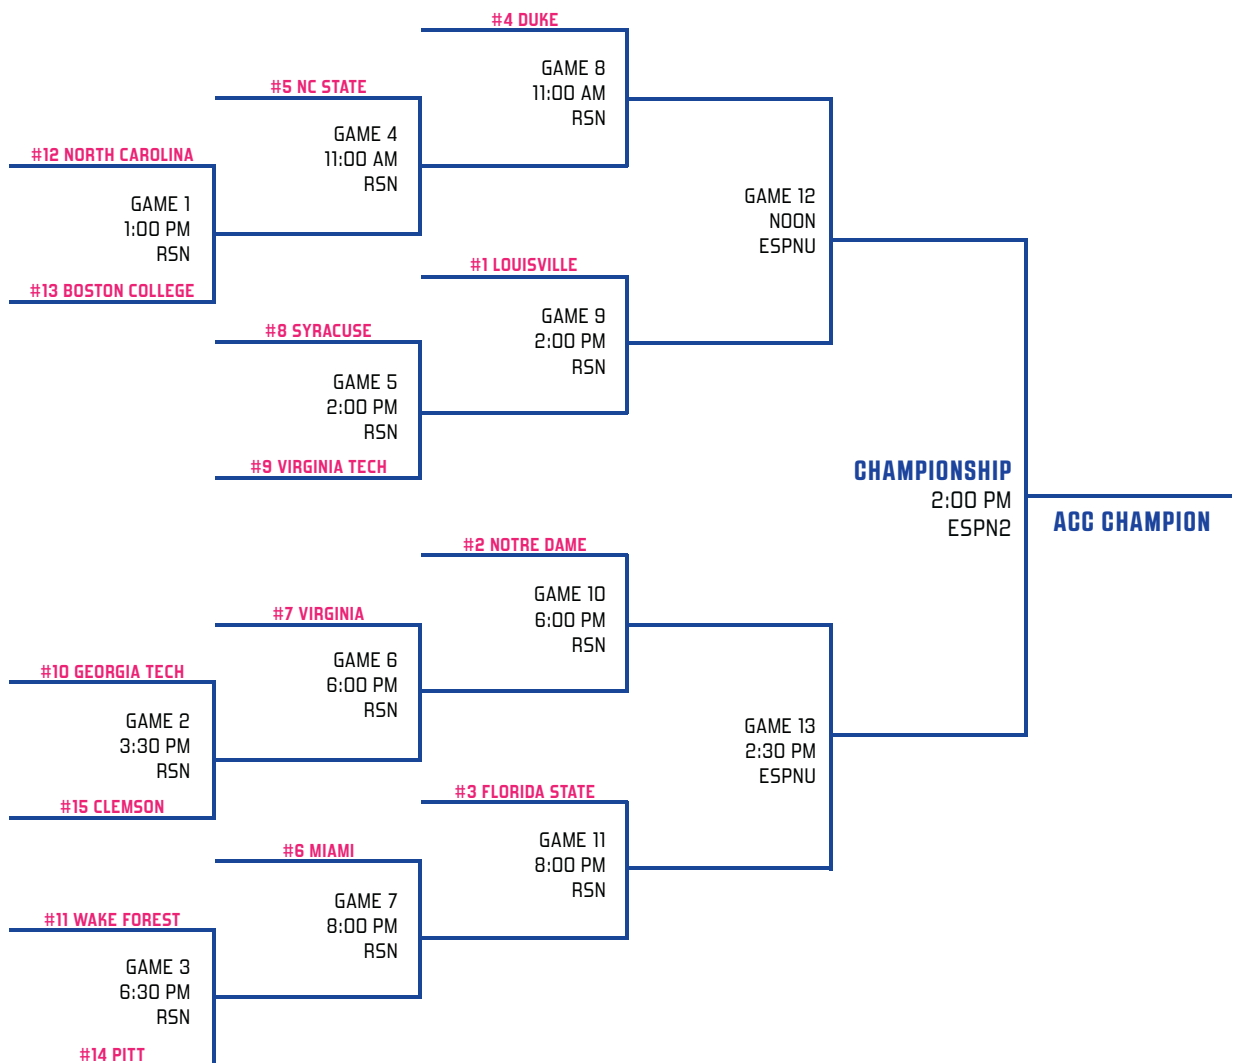

2018 ACC WOMEN'S BASKETBALL TOURNAMENT

FIRST ROUND
WEDNESDAY • FEBRUARY 28

SECOND ROUND
THURSDAY • MARCH 1

QUARTERFINALS
FRIDAY • MARCH 2

SEMIFINALS
SATURDAY • MARCH 3

CHAMPIONSHIP
SUNDAY • MARCH 4

The ACC's Regional Sports Networks for the 2017-18 season are comprised of FOX Sports South, FOX Sports Southeast, FOX Sports Florida, FOX Sports Sun, FOX Sports Midwest, FOX Sports Indiana, NESN, YES Network, CSN Mid Atlantic and AT&T Sportsnet Pittsburgh. All games will also be available via the FOX Sports Go and ESPN apps but are subject to blackout.