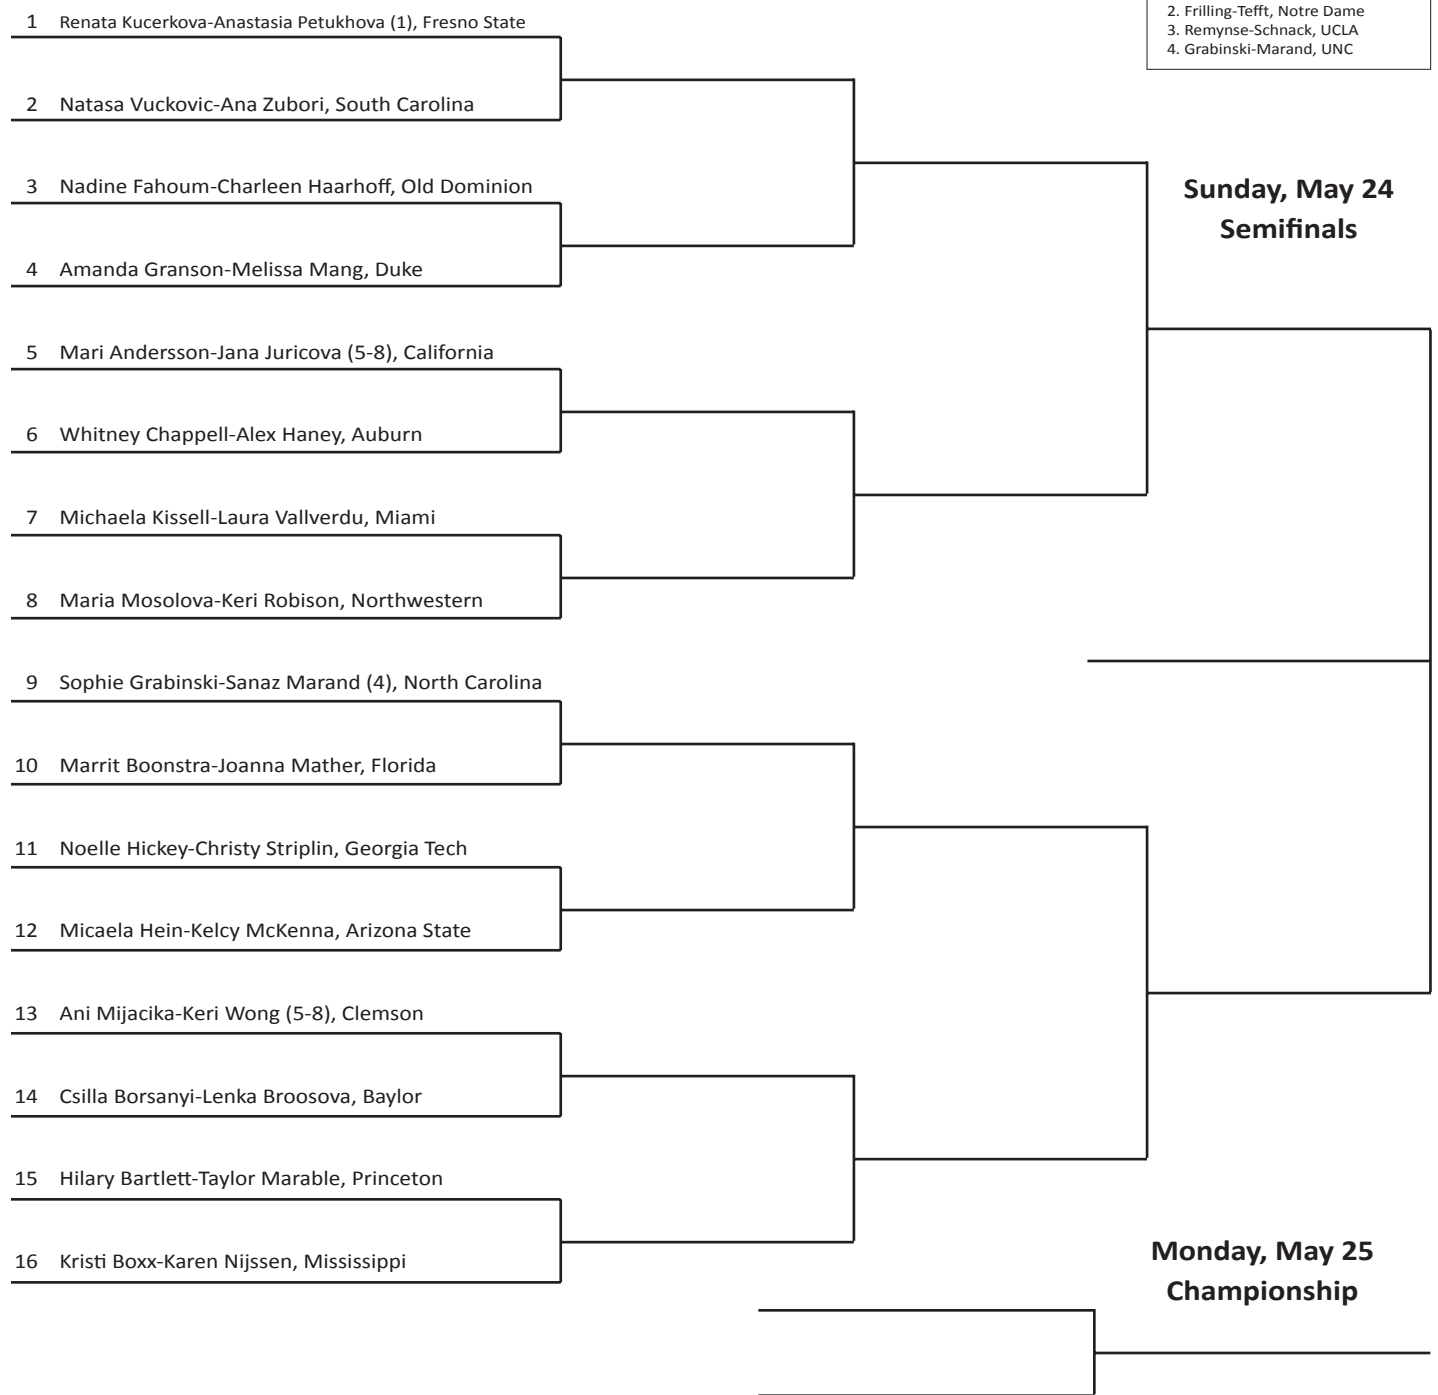

# 2009 NCAA Division I Women's Tennis Championships

May 14-25 ▪ College Station, Texas ▪ Texas A&M University  
George P. Mitchell Tennis Center

## DOUBLES - UPPER HALF

**Thursday, May 21**  
**Round of 32**

**Friday, May 22**  
**Round of 16**

**Saturday, May 23**  
**Quarterfinals**

**SEEDS 1-4**  
1. Kucerkova-Petukhova, Fresno St.  
2. Frilling-Tefft, Notre Dame  
3. Remyse-Schnack, UCLA  
4. Grabinski-Marand, UNC

**Sunday, May 24**  
**Semifinals**

**Monday, May 25**  
**Championship**