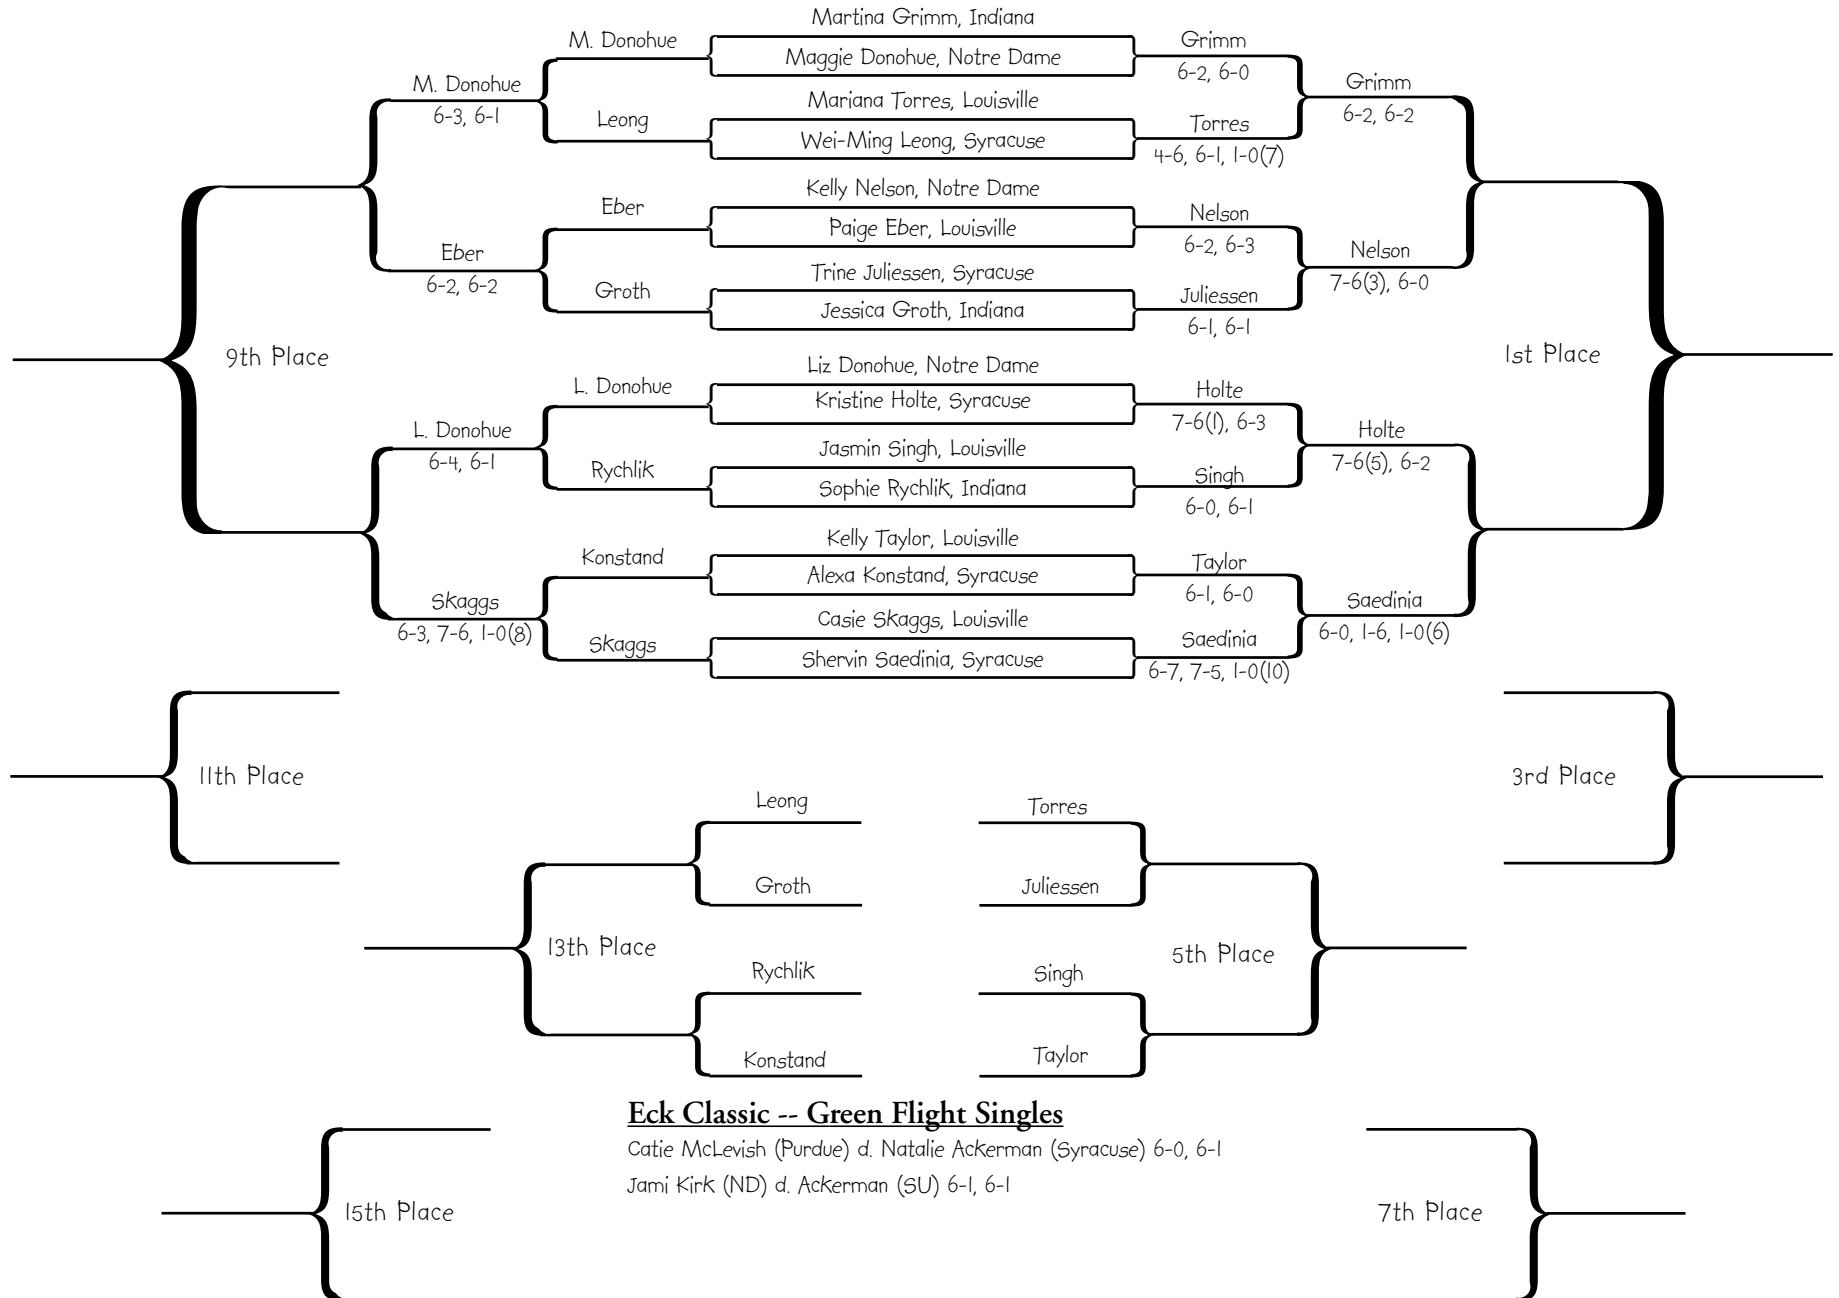

University of Notre Dame  
Eck Tennis Pavilion  
Nov. 8-10, 2002

# Eck Classic -- Blue Flight Singles

University of Notre Dame  
Eck Tennis Pavilion  
Nov. 8-10, 2002

# Eck Classic -- Gold Flight Singles

University of Notre Dame  
 Eck Tennis Pavilion  
 Nov. 8-10, 2002

# Eck Classic -- Doubles