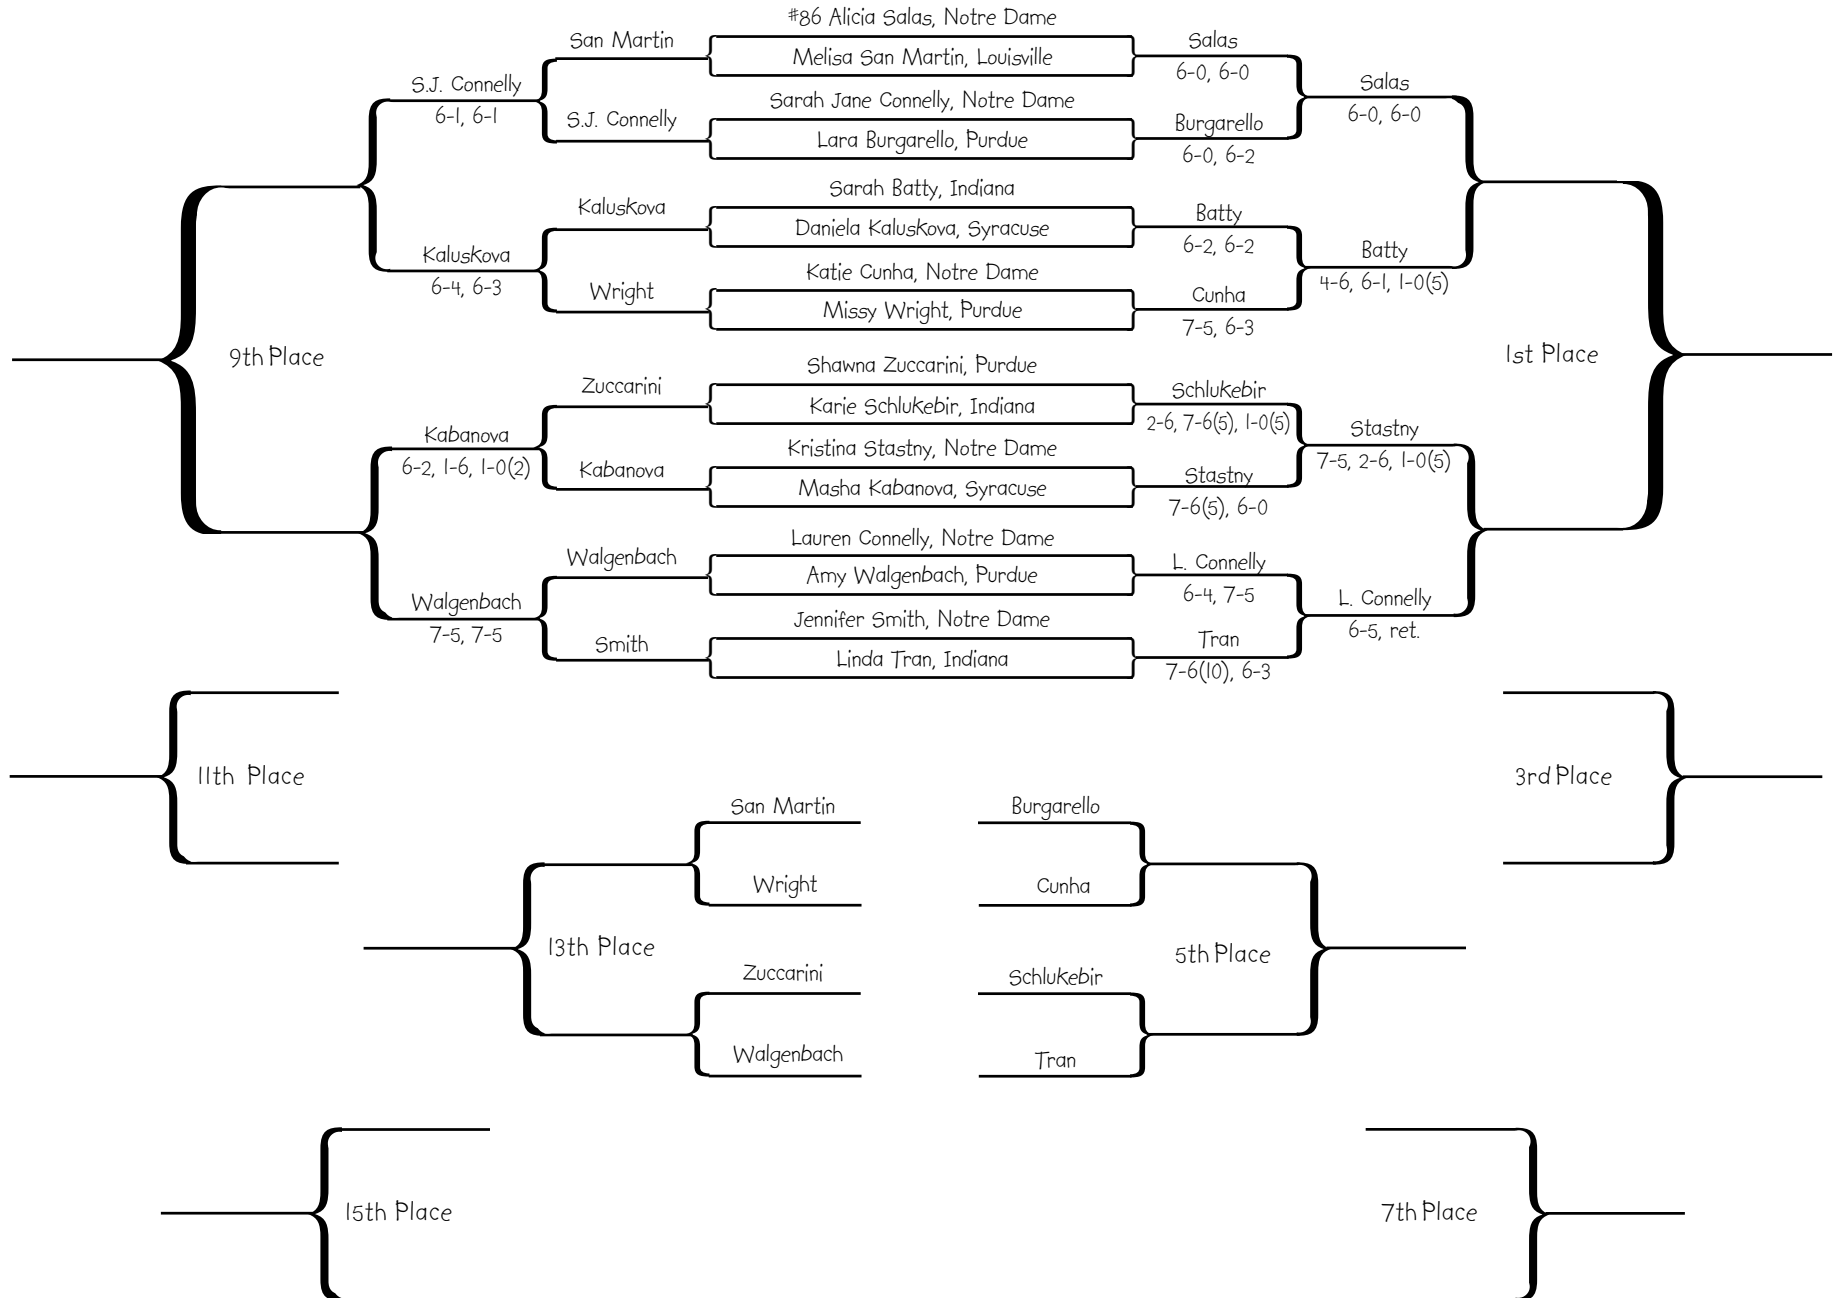

University of Notre Dame  
Eck Tennis Pavilion  
Nov. 8-10, 2002

# Eck Classic -- Blue Flight Singles

University of Notre Dame  
Eck Tennis Pavilion  
Nov. 8-10, 2002

# Eck Classic -- Gold Flight Singles

University of Notre Dame  
 Eck Tennis Pavilion  
 Nov. 8-10, 2002

# Eck Classic -- Doubles