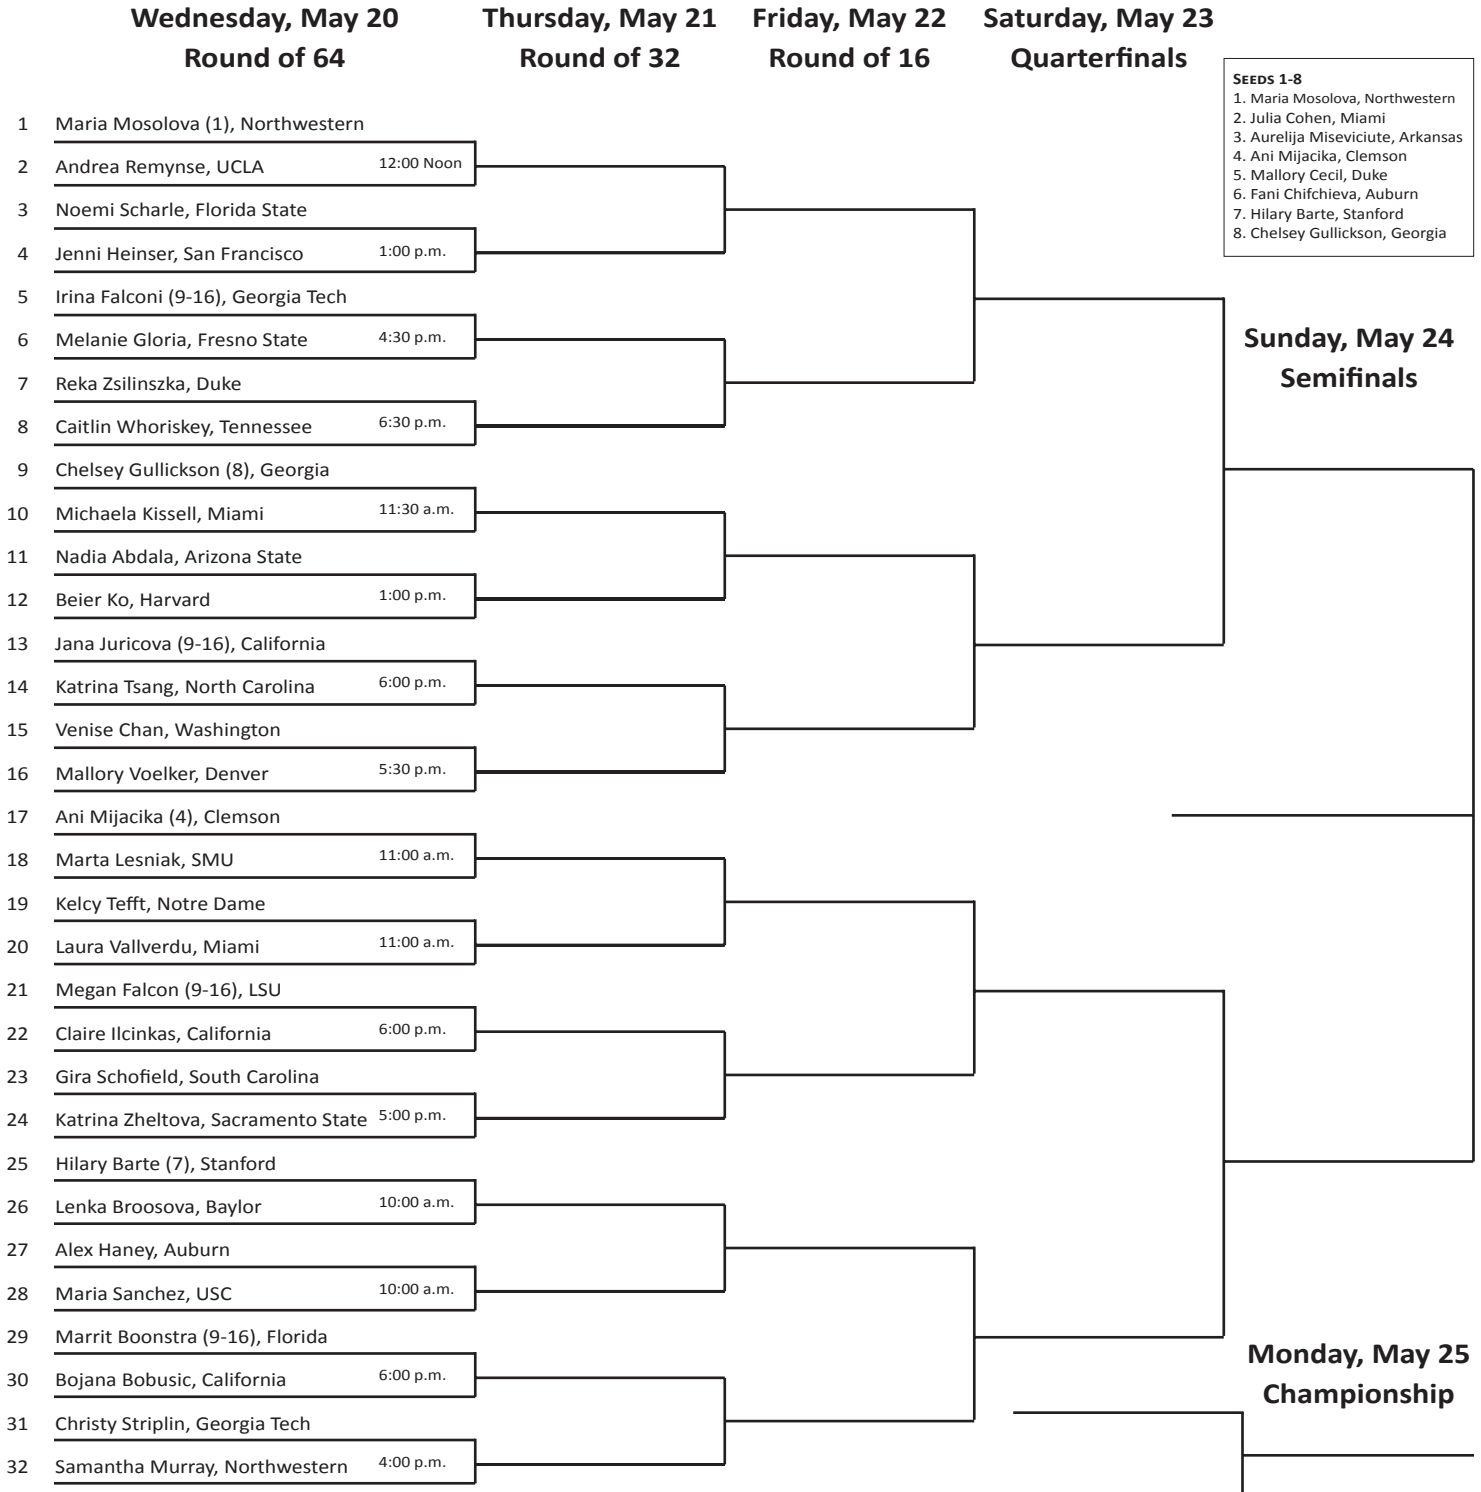

2009 NCAA Division I Women's Tennis Championships

May 14-25 ▪ College Station, Texas ▪ Texas A&M University
George P. Mitchell Tennis Center

SINGLES - UPPER HALF

- SEEDS 1-8**
1. Maria Mosolova, Northwestern
 2. Julia Cohen, Miami
 3. Aurelija Miseviciute, Arkansas
 4. Ani Mijacika, Clemson
 5. Mallory Cecil, Duke
 6. Fani Chifchieva, Auburn
 7. Hilary Barte, Stanford
 8. Chelsey Gullickson, Georgia

2009 NCAA Division I Women's Tennis Championships

May 14-25 • College Station, Texas • Texas A&M University
George P. Mitchell Tennis Center

SINGLES - LOWER HALF

SEEDS 9-16 (ALPHABETICAL)
 Josipa Bek, Clemson
 Marrit Boonstra, Florida
 Megan Falcon, LSU
 Irina Falconi, Georgia Tech
 Jana Juricova, California
 Kelcy McKenna, Arizona State
 Nina Munch-Soegaard, TCU
 Yasmin Schnack, UCLA