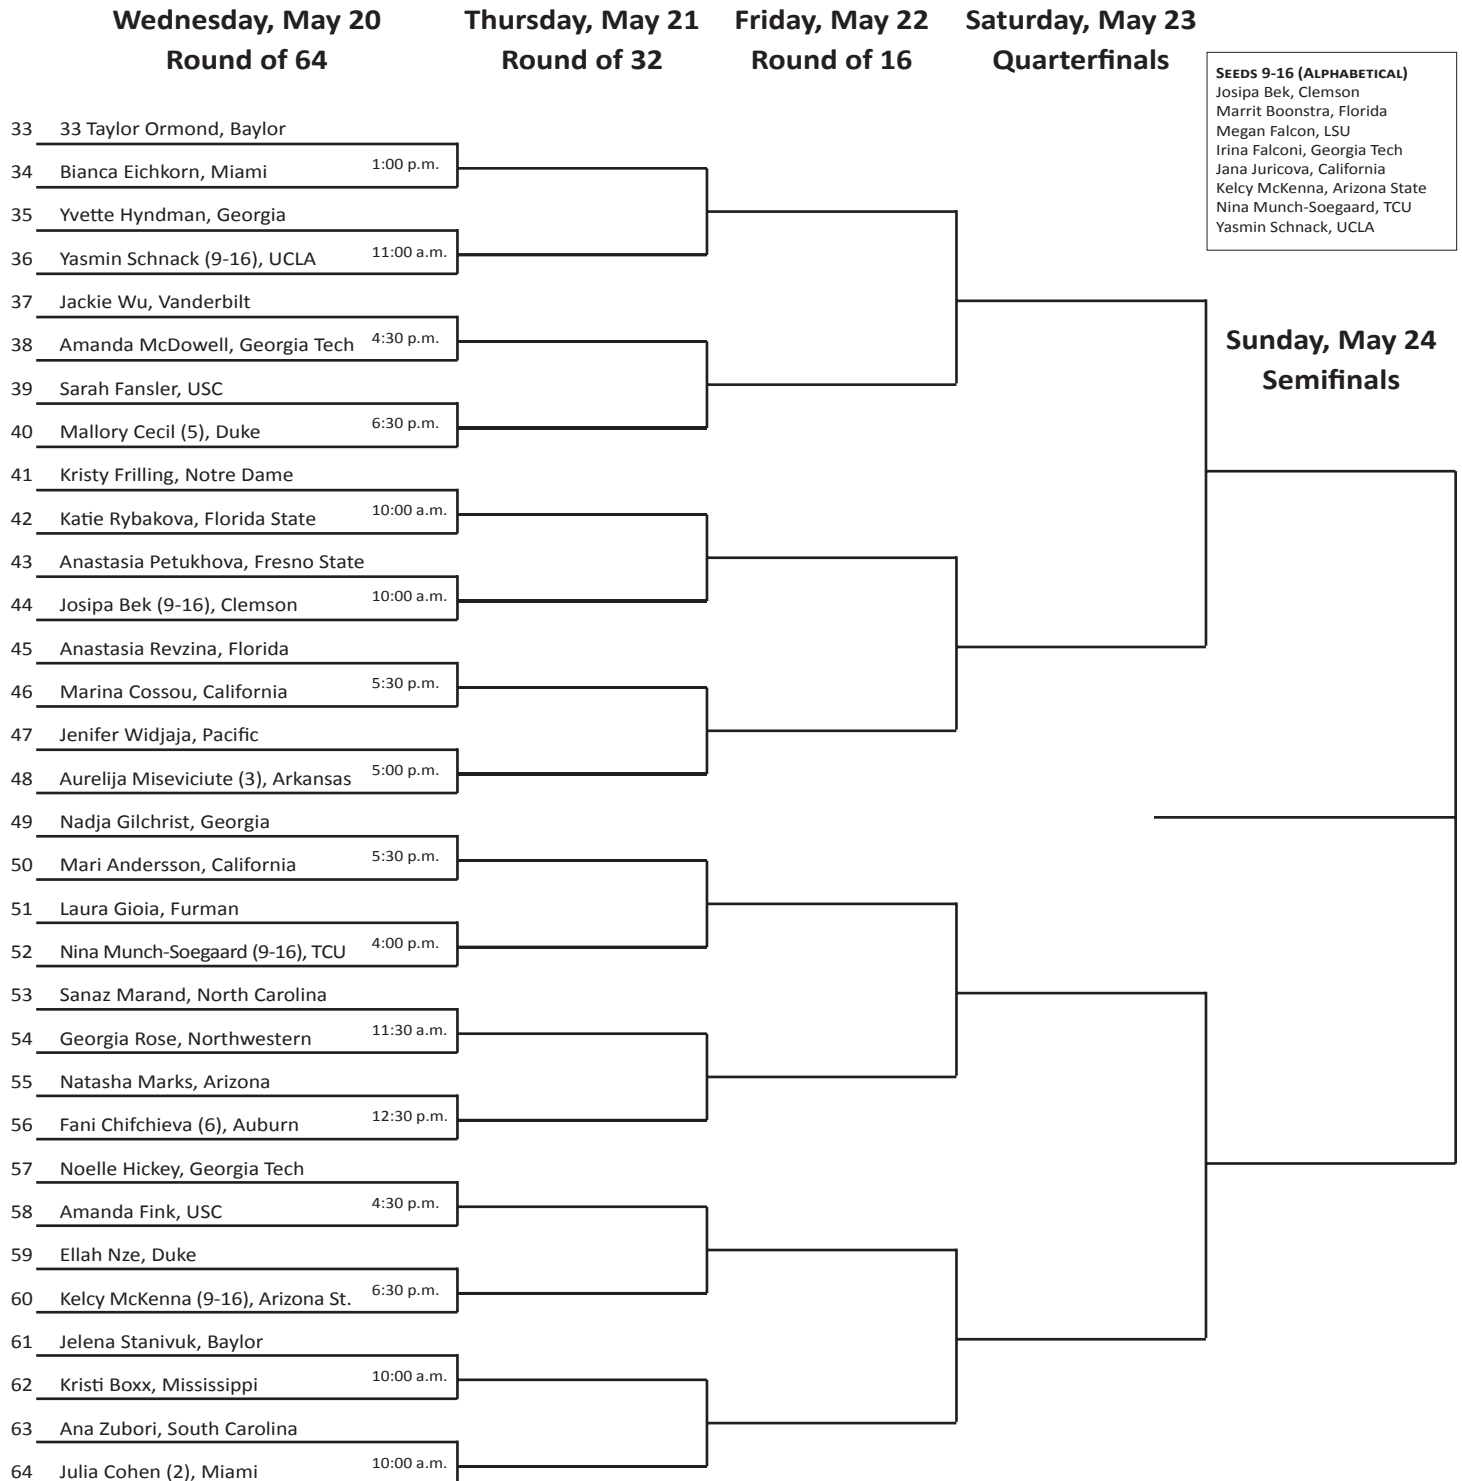

2009 NCAA Division I Women's Tennis Championships

May 14-25 ▪ College Station, Texas ▪ Texas A&M University
George P. Mitchell Tennis Center

SINGLES - UPPER HALF

- SEEDS 1-8**
1. Maria Mosolova, Northwestern
 2. Julia Cohen, Miami
 3. Aurelija Miseviciute, Arkansas
 4. Ani Mijacika, Clemson
 5. Mallory Cecil, Duke
 6. Fani Chifchieva, Auburn
 7. Hilary Barte, Stanford
 8. Chelsey Gullickson, Georgia

2009 NCAA Division I Women's Tennis Championships

May 14-25 • College Station, Texas • Texas A&M University
George P. Mitchell Tennis Center

SINGLES - LOWER HALF

SEEDS 9-16 (ALPHABETICAL)
 Josipa Bek, Clemson
 Marrit Boonstra, Florida
 Megan Falcon, LSU
 Irina Falconi, Georgia Tech
 Jana Juricova, California
 Kelcy McKenna, Arizona State
 Nina Munch-Soegaard, TCU
 Yasmin Schnack, UCLA