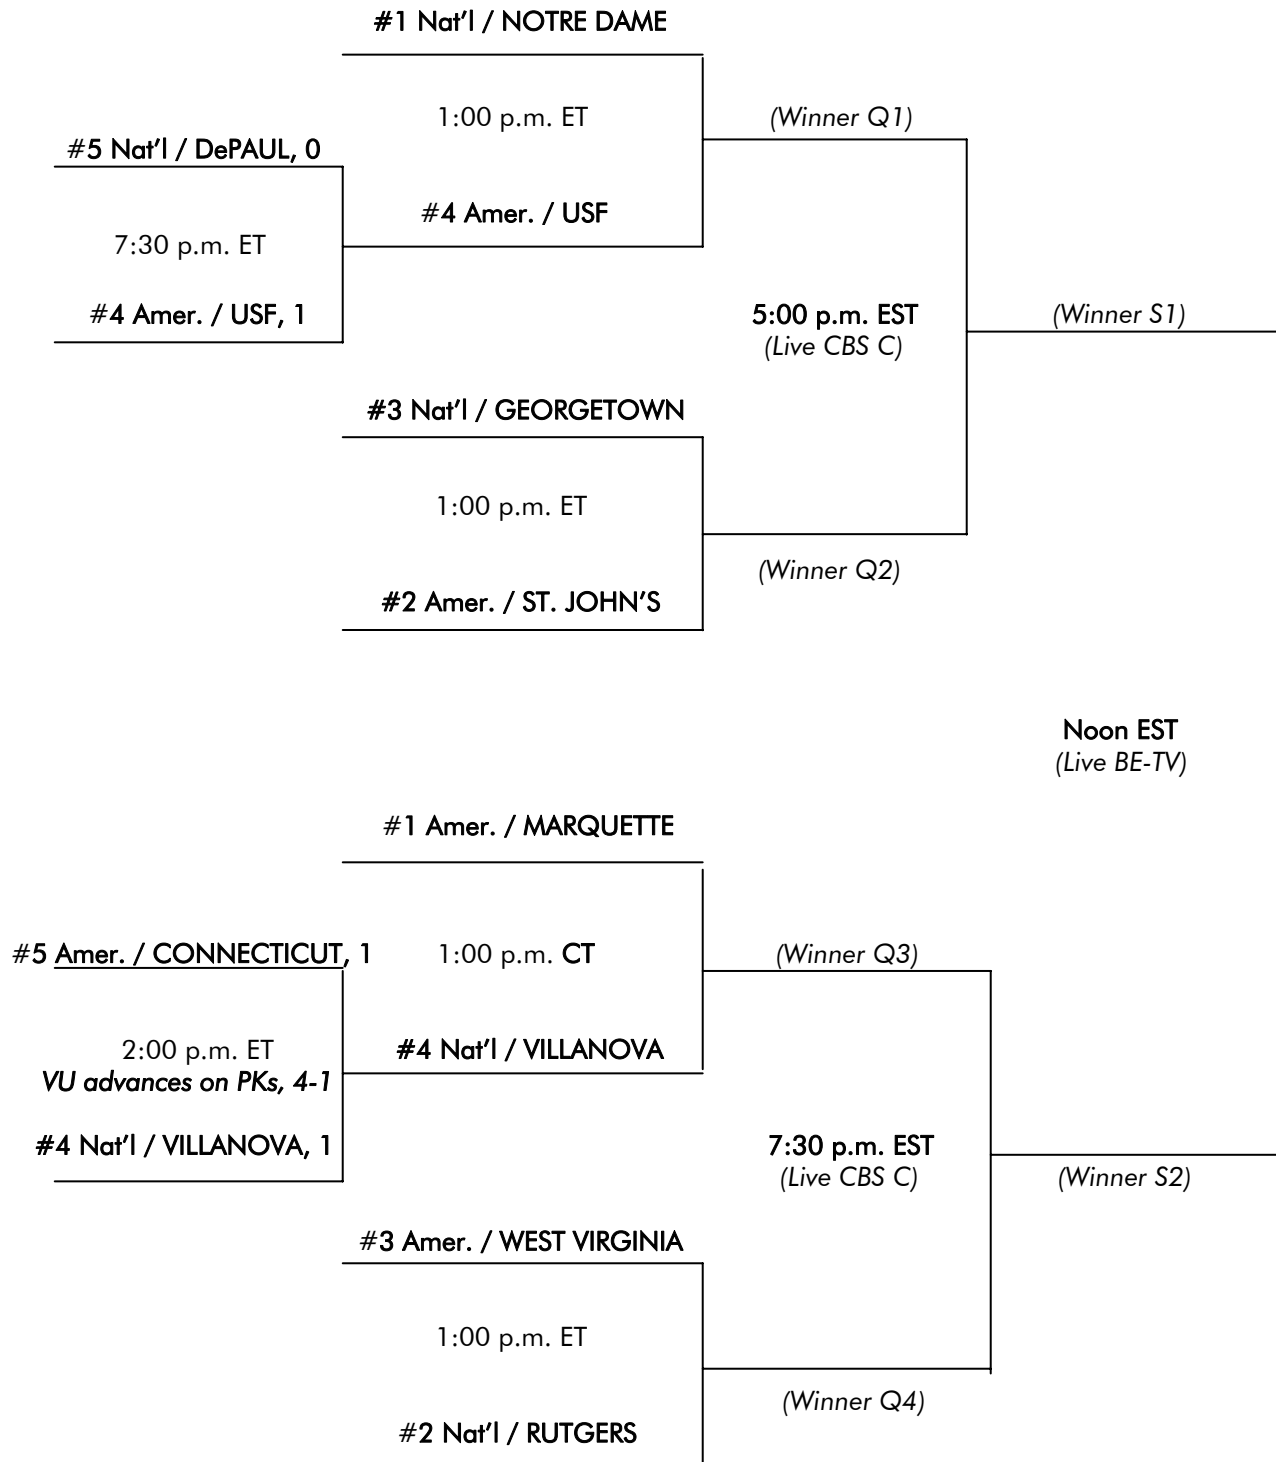

2009 BIG EAST WOMEN'S SOCCER 10-TEAM CHAMPIONSHIP BRACKET

Thurs., Oct. 29
Campus Sites
First Round

Sunday, Nov. 1
Campus Site
Quarterfinals

November 6 & 8
Morrone Stadium – UConn, Storrs, CT
Fri./Semifinals 5:00 & 7:30 p.m. EST
Sun./Final Noon EST