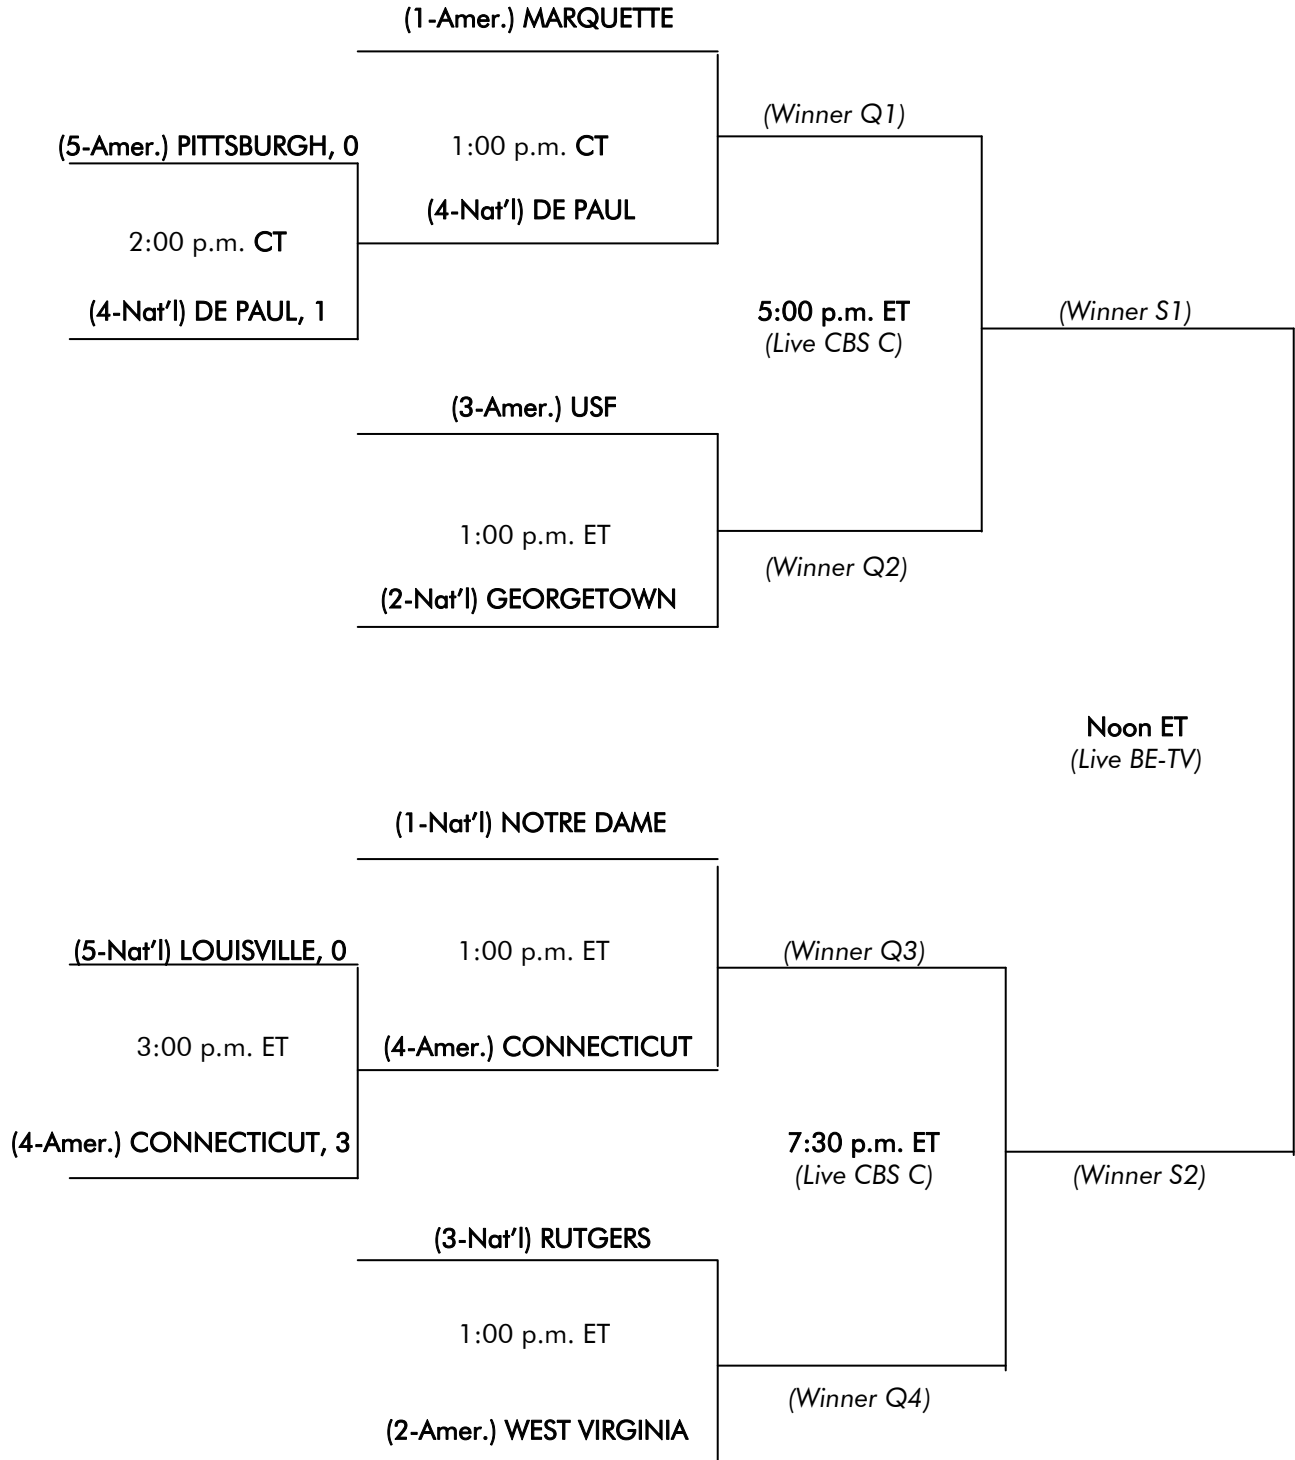

2010 BIG EAST WOMEN'S SOCCER 10-TEAM CHAMPIONSHIP BRACKET

Thurs., Oct. 28

Campus Sites

First Round

Sunday, Oct. 31

Campus Site

Quarterfinals

November 5 & 7

Yurcak Field – Rutgers, Piscataway, NJ

Fri./Semifinals

Sun./Final

NOTE: Conference staff has the discretion to change the order of the championship semifinals based on the host/local institution's participation.