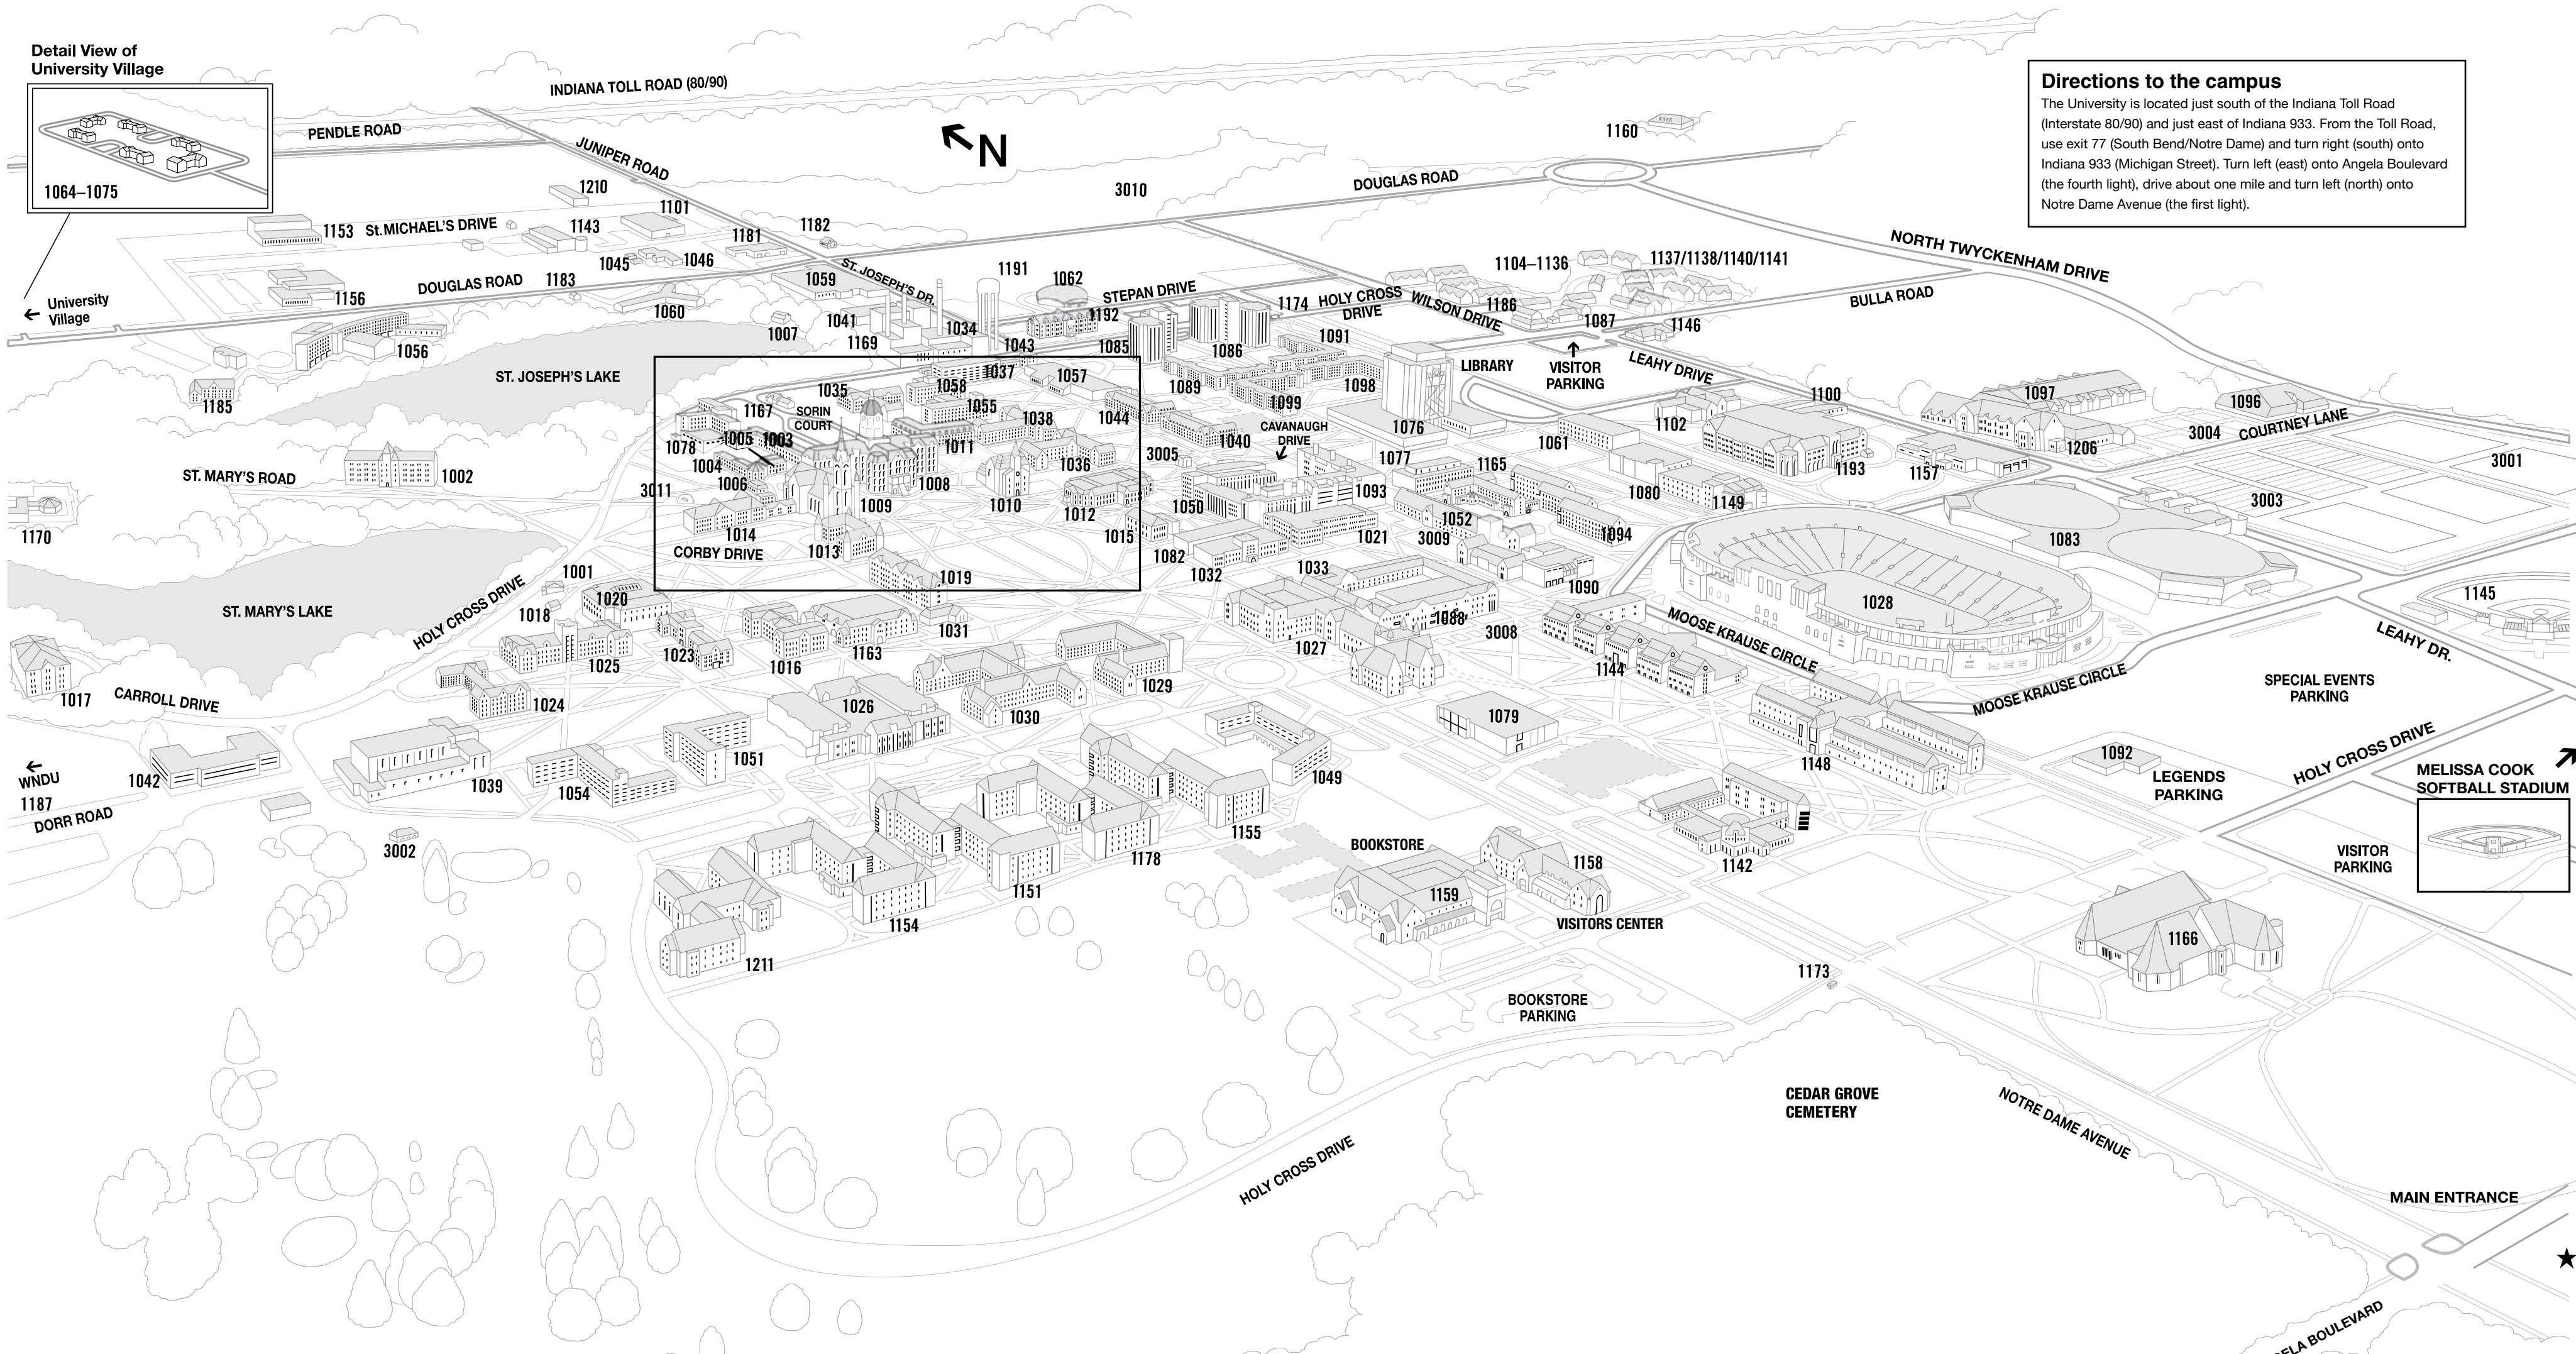

Detail View of University Village

Directions to the campus
 The University is located just south of the Indiana Toll Road (Interstate 80/90) and just east of Indiana 933. From the Toll Road, use exit 77 (South Bend/Notre Dame) and turn right (south) onto Indiana 933 (Michigan Street). Turn left (east) onto Angela Boulevard (the fourth light), drive about one mile and turn left (north) onto Notre Dame Avenue (the first light).