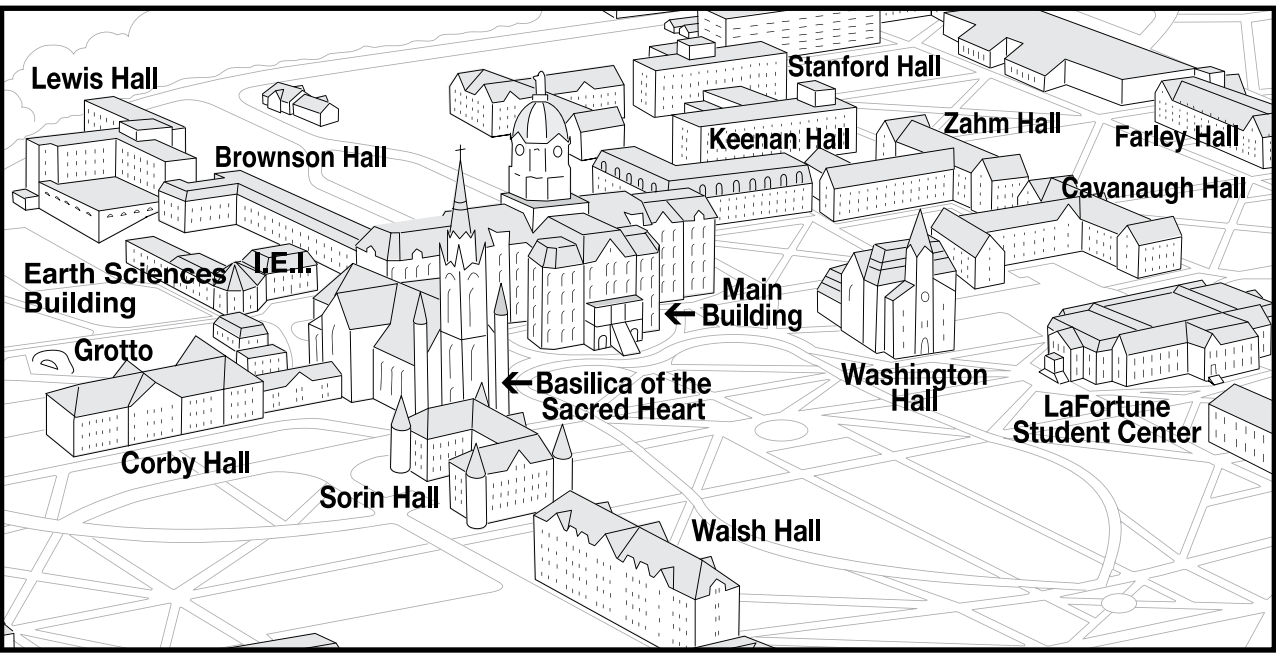

Detail of Central Campus

UNIVERSITY OF NOTRE DAME