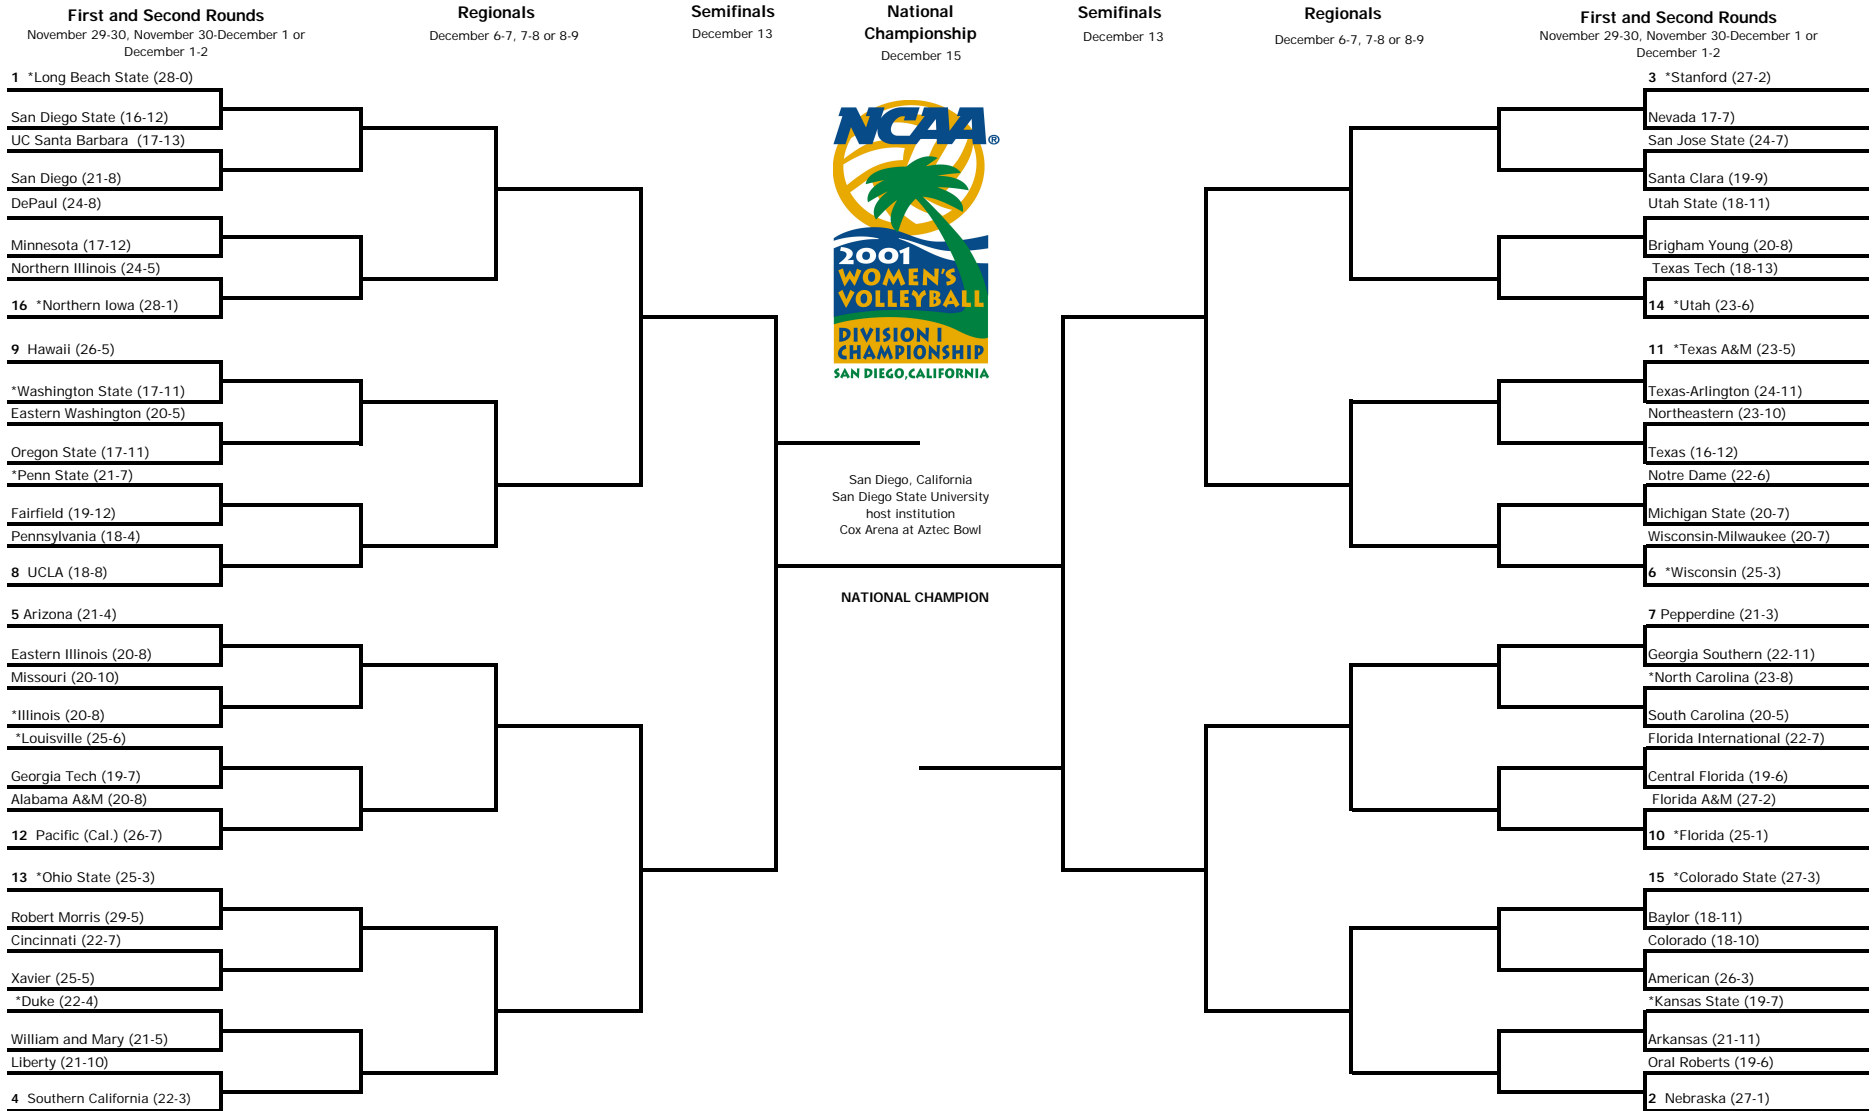

2001 Division I Women's VOLLEYBALL CHAMPIONSHIP