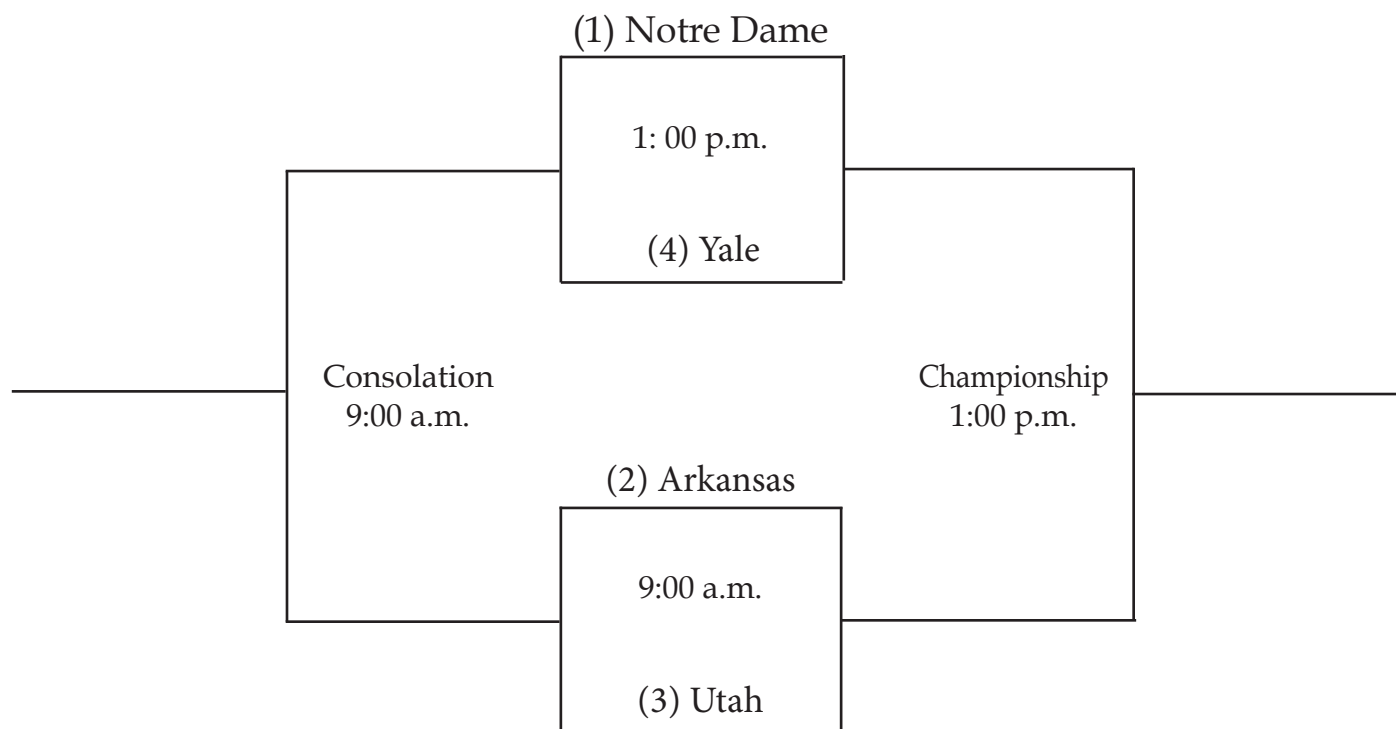

\* - All times eastern. First round matchups taking place on Saturday with consolation and championship matches to follow on Sunday.

() - represents team's seed in tournament draw