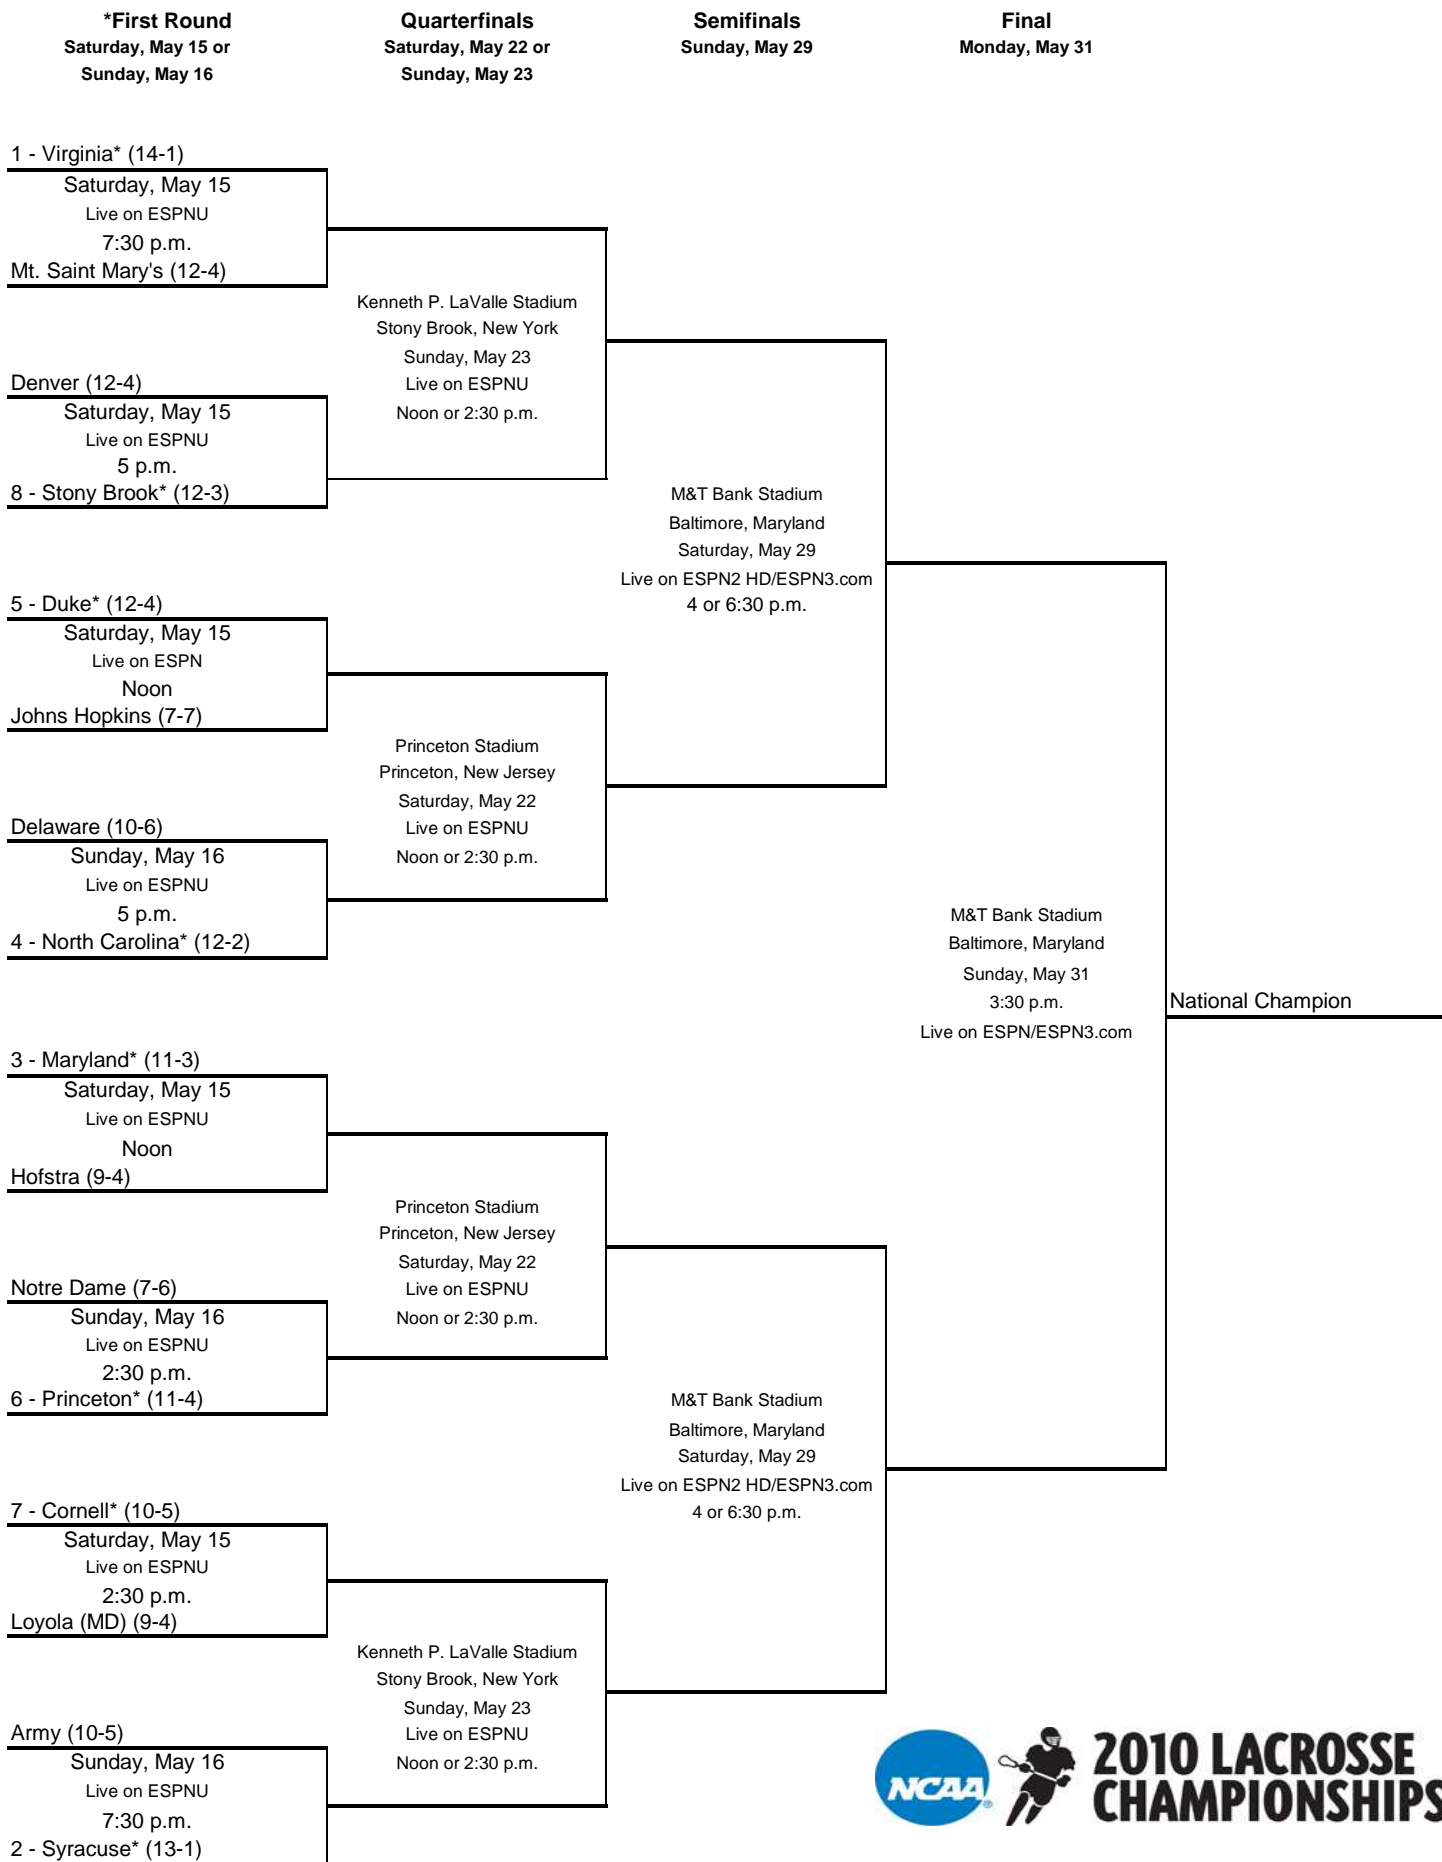

# 2010 NCAA Division I Men's LACROSSE CHAMPIONSHIP

\*Eight first-round games played on campuses of participating institutions live on ESPNU at Noon, 2:30, 5 or 7:30 p.m.  
All times are Eastern and are subject to change due to television scheduling.