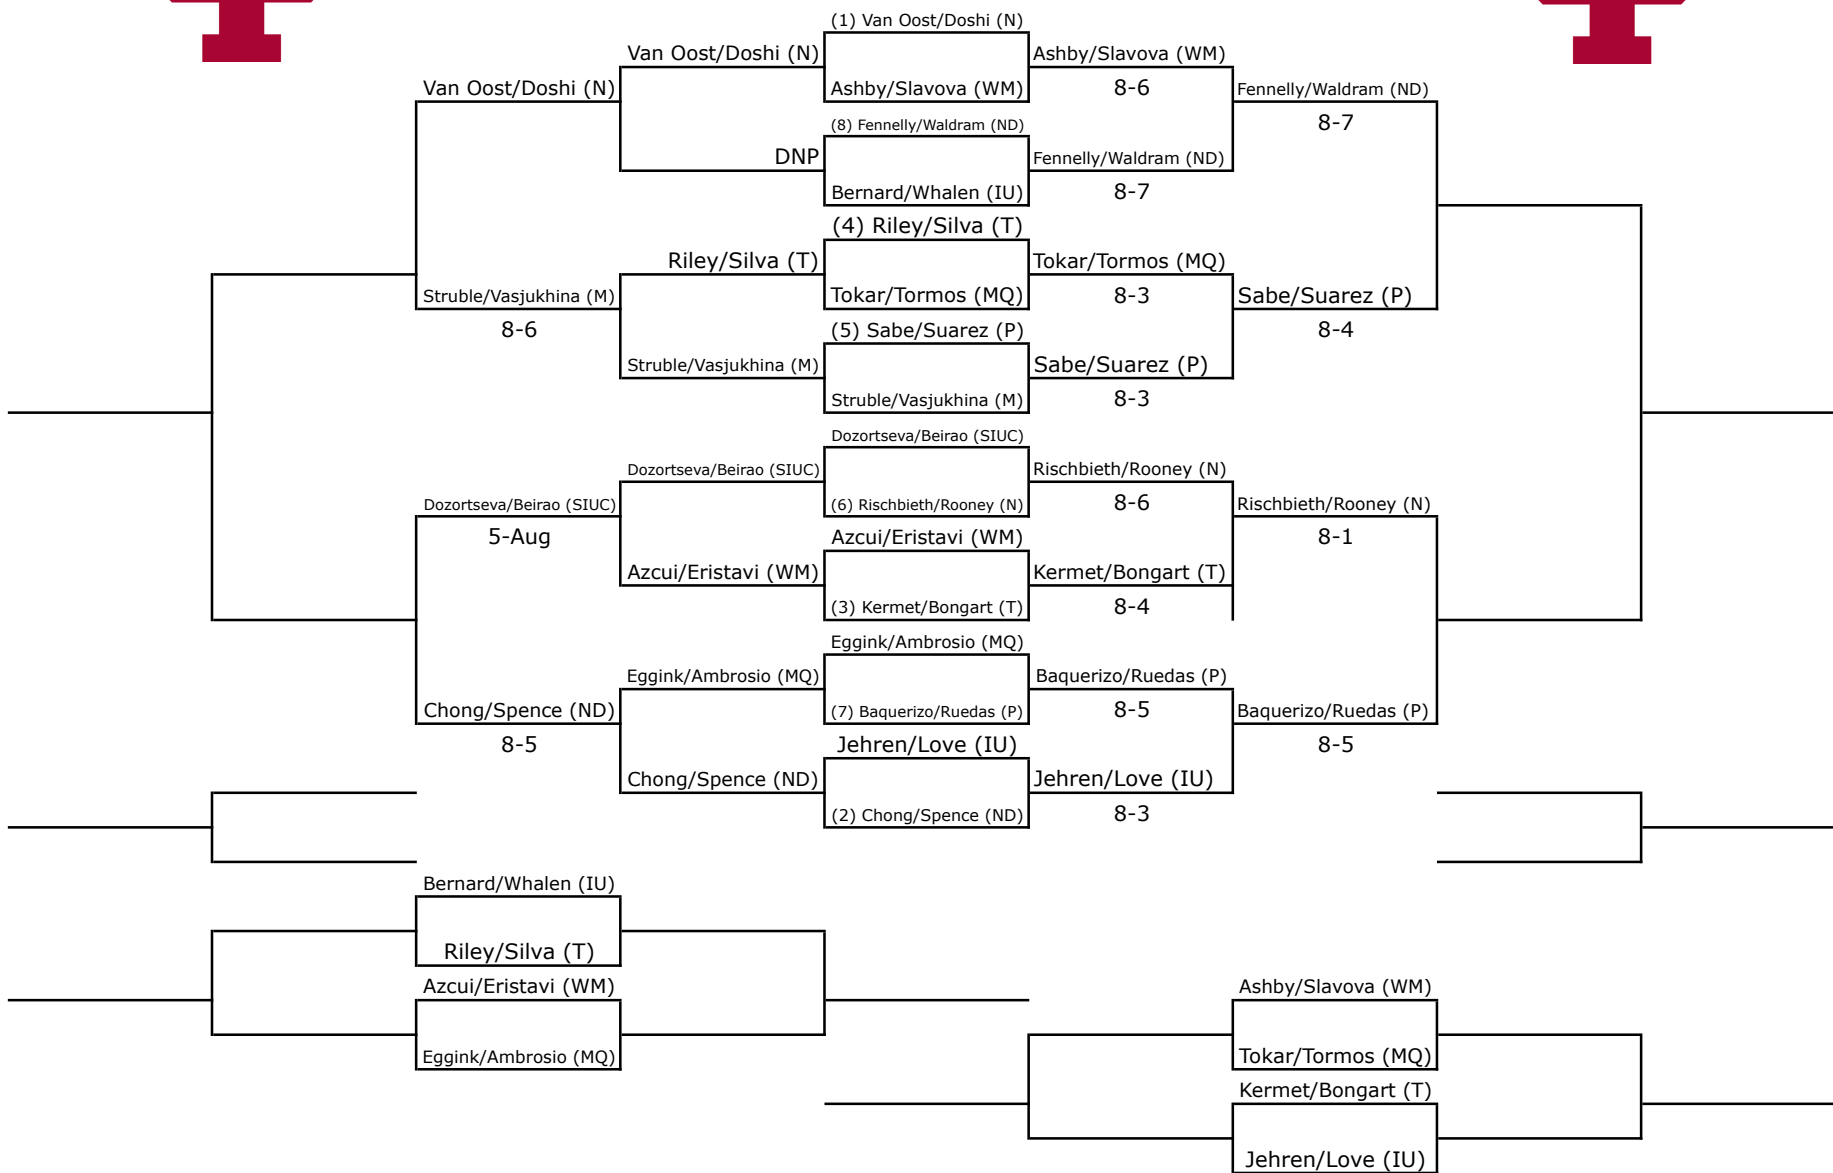

2016 IU Regional

Oct. 21-23, 2016 • Bloomington, Ind.

Doubles