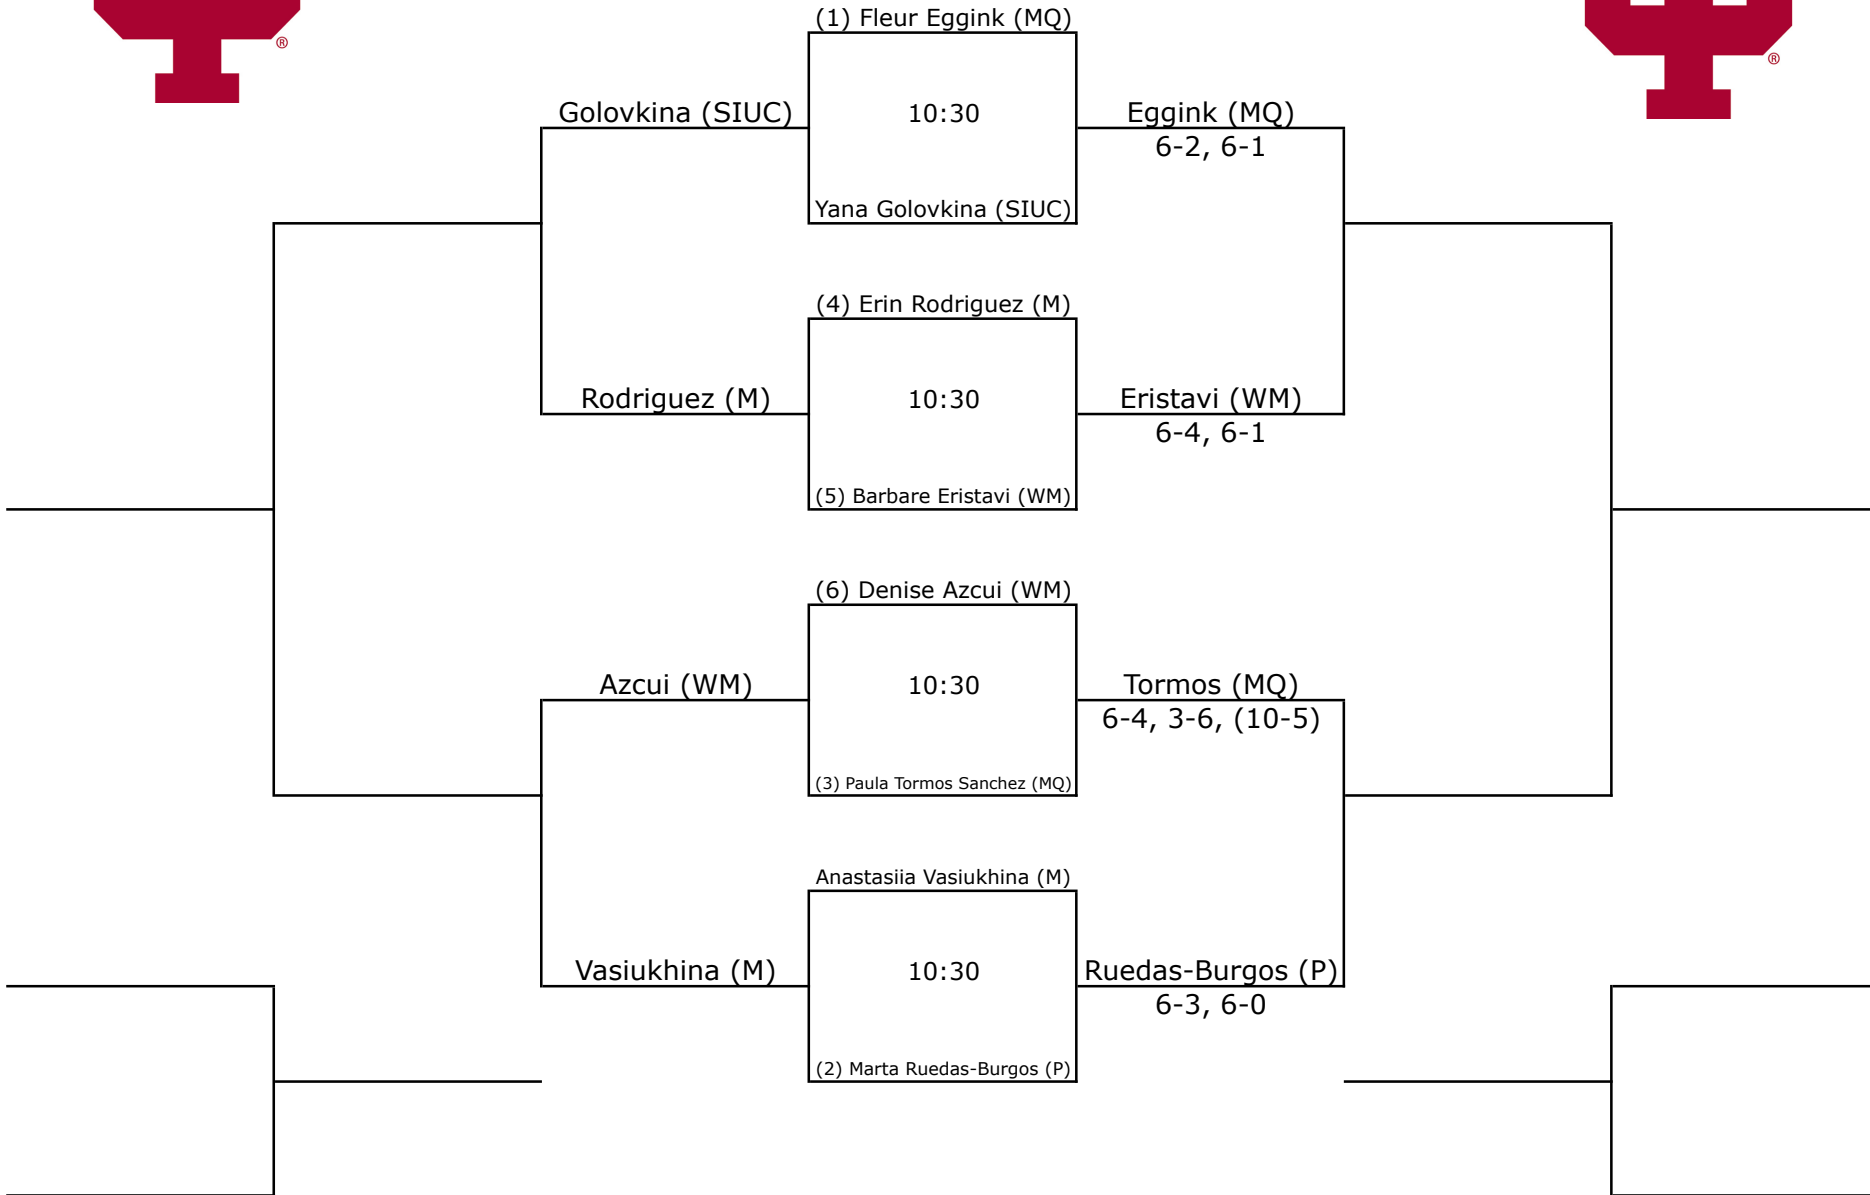

2016 IU Regional

Oct. 21-23, 2016 • Bloomington, Ind.

Flight 3