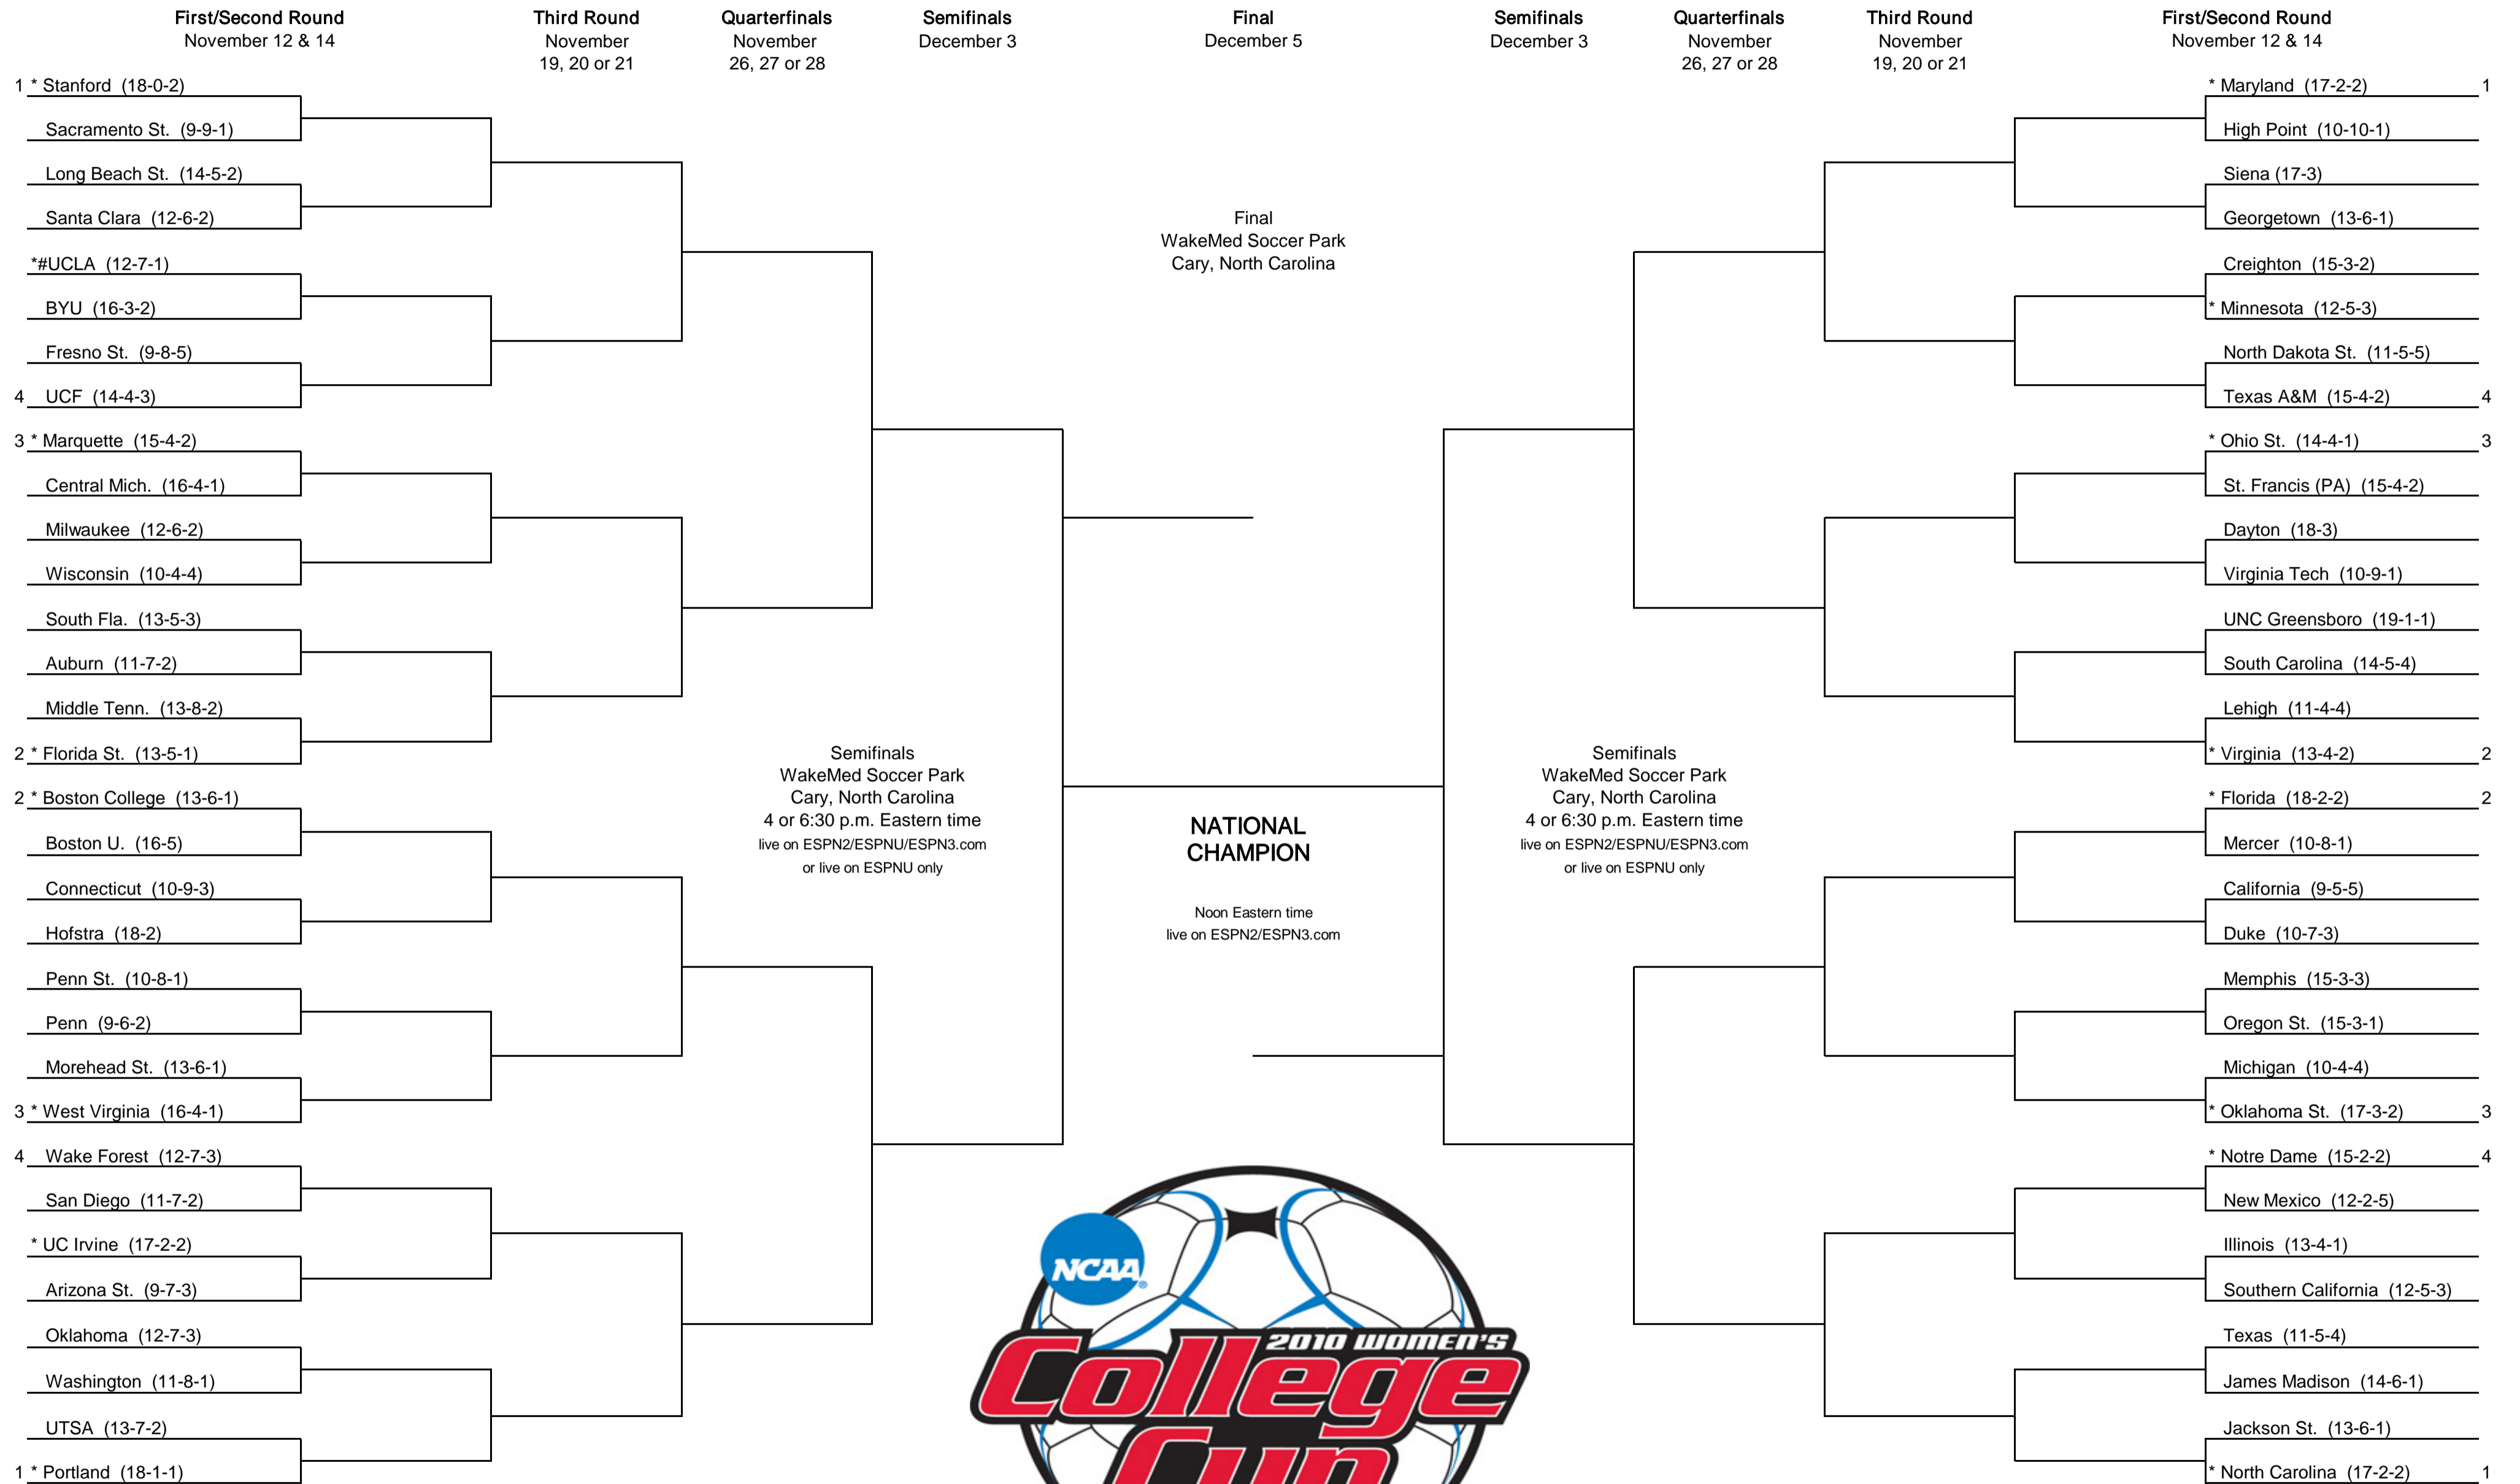

2010 NCAA Division I Women's SOCCER CHAMPIONSHIP

*Host institution for preliminary round games
#Site will host games on November 11 and 13
Order of semifinal games will be determined after quarterfinal round games are completed.
Second semifinal game will begin play 45 minutes after the conclusion of the first game.