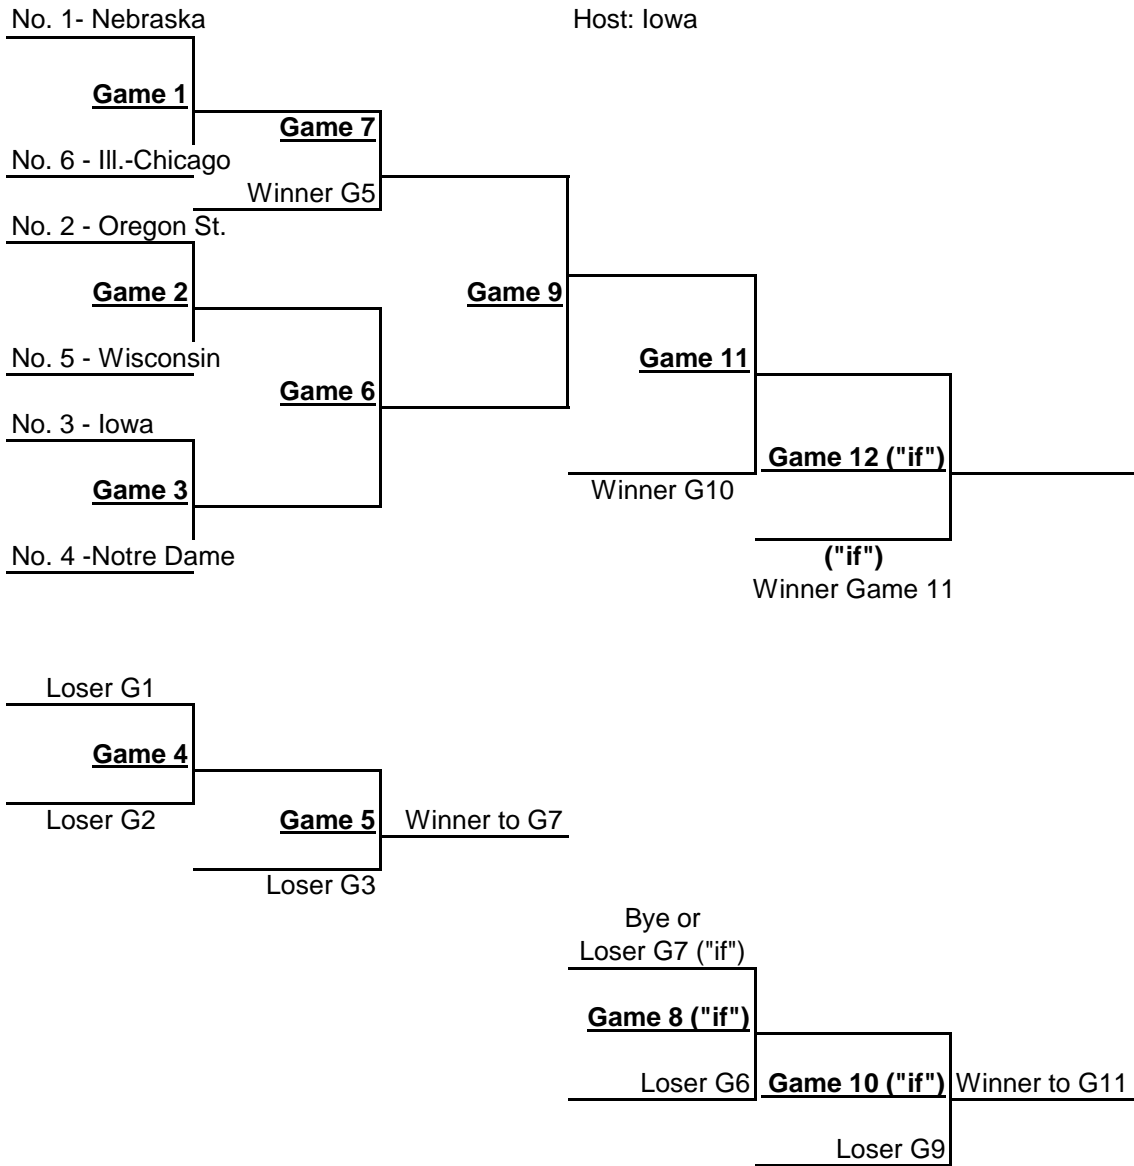

2002 Division I Softball Regional Format

Regional No. 7

Host: Iowa

<u>Day</u>	<u>Games</u>
Thursday:	1,2,3,4
Friday:	5,6,7
Saturday:	8 ("if"),9,10("if")
Sunday:	11 & 12 ("if")

- * Note:
- One team will be eliminated on day one.
 - Two teams play two games on day one.
 - No team is scheduled to play more than two games in one day, unless it is necessary to adjust the schedule for unforeseen reasons (e.g., weather).
 - Day one can be divided into two sessions as determined by the host institution.
 - Easier for participants and fans to understand than previous format.
 - Games 8 or 10 could be "if" games, but not both.