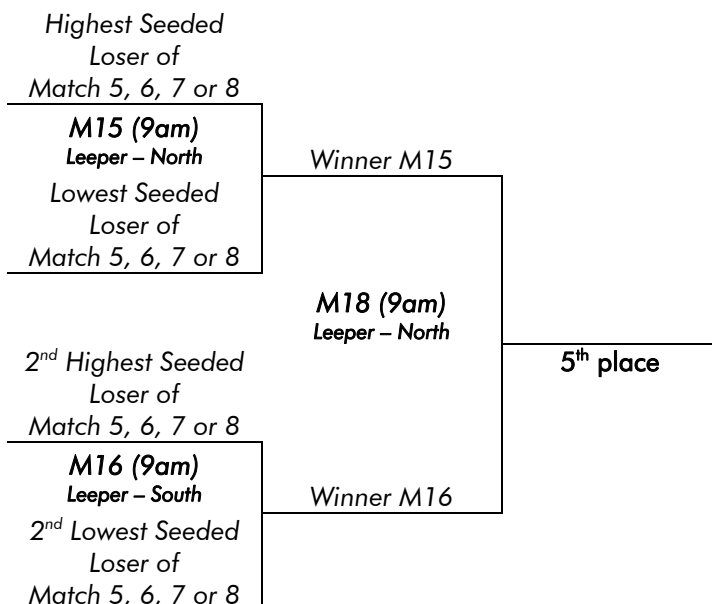

ELEVENTH Place:

Losers of M12 & M13
tied for 11th place

Sat, 4/30

Sun, 5/1