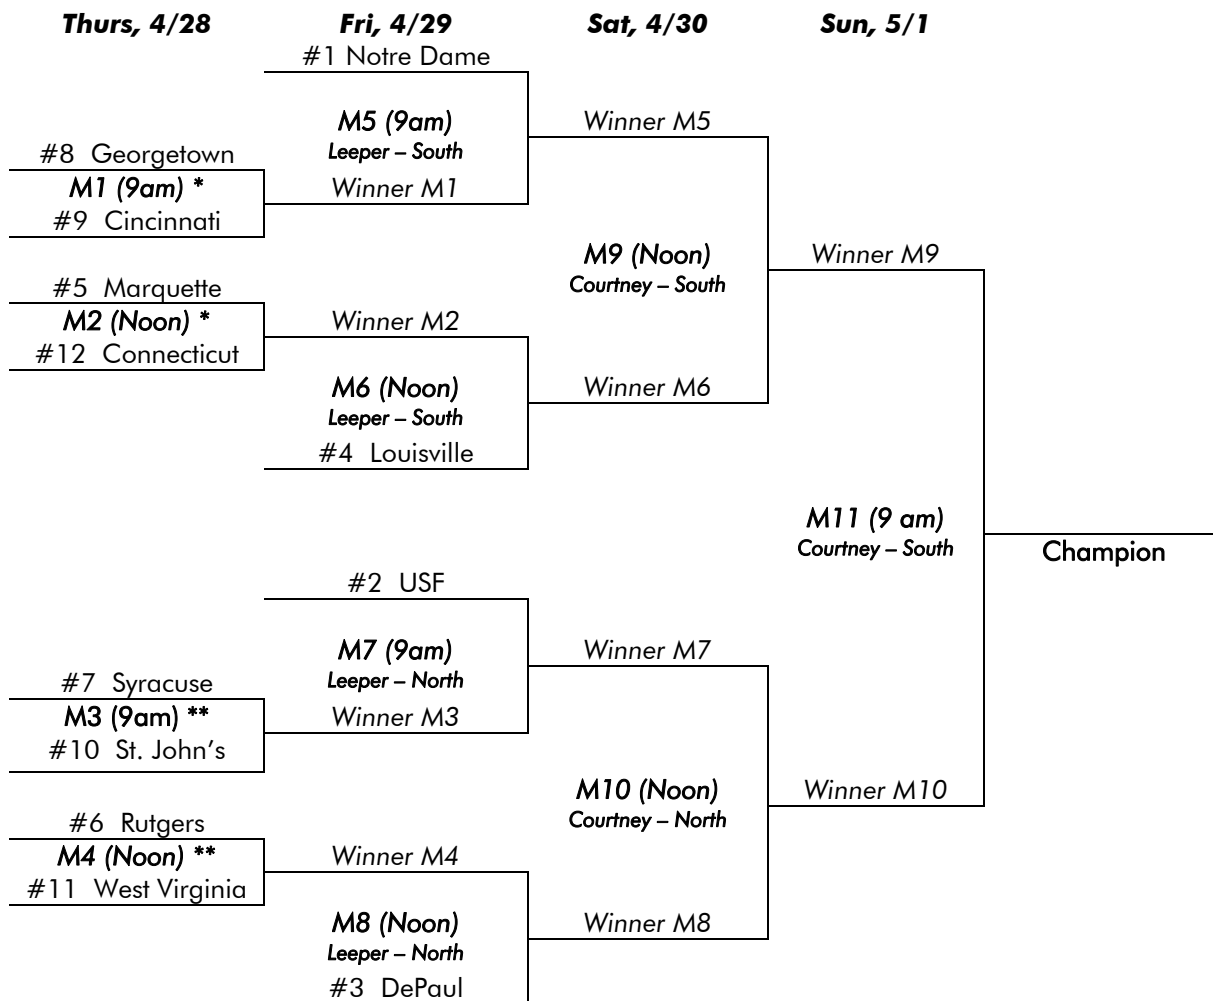

2011 BIG EAST WOMEN'S TENNIS CHAMPIONSHIP (12 TEAMS)
Courtney Tennis Center, Notre Dame & Leeper Park Tennis Center – South Bend, IN
April 28-May 1

WINNERS BRACKET