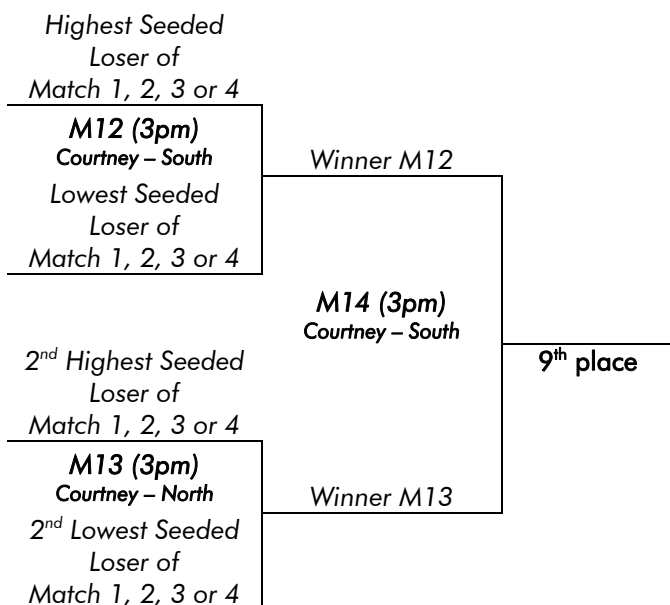

2011 BIG EAST WOMEN'S TENNIS CHAMPIONSHIP BRACKET

Page 2

CONSOLATION BRACKET

Fri, 4/29

Sat, 4/30