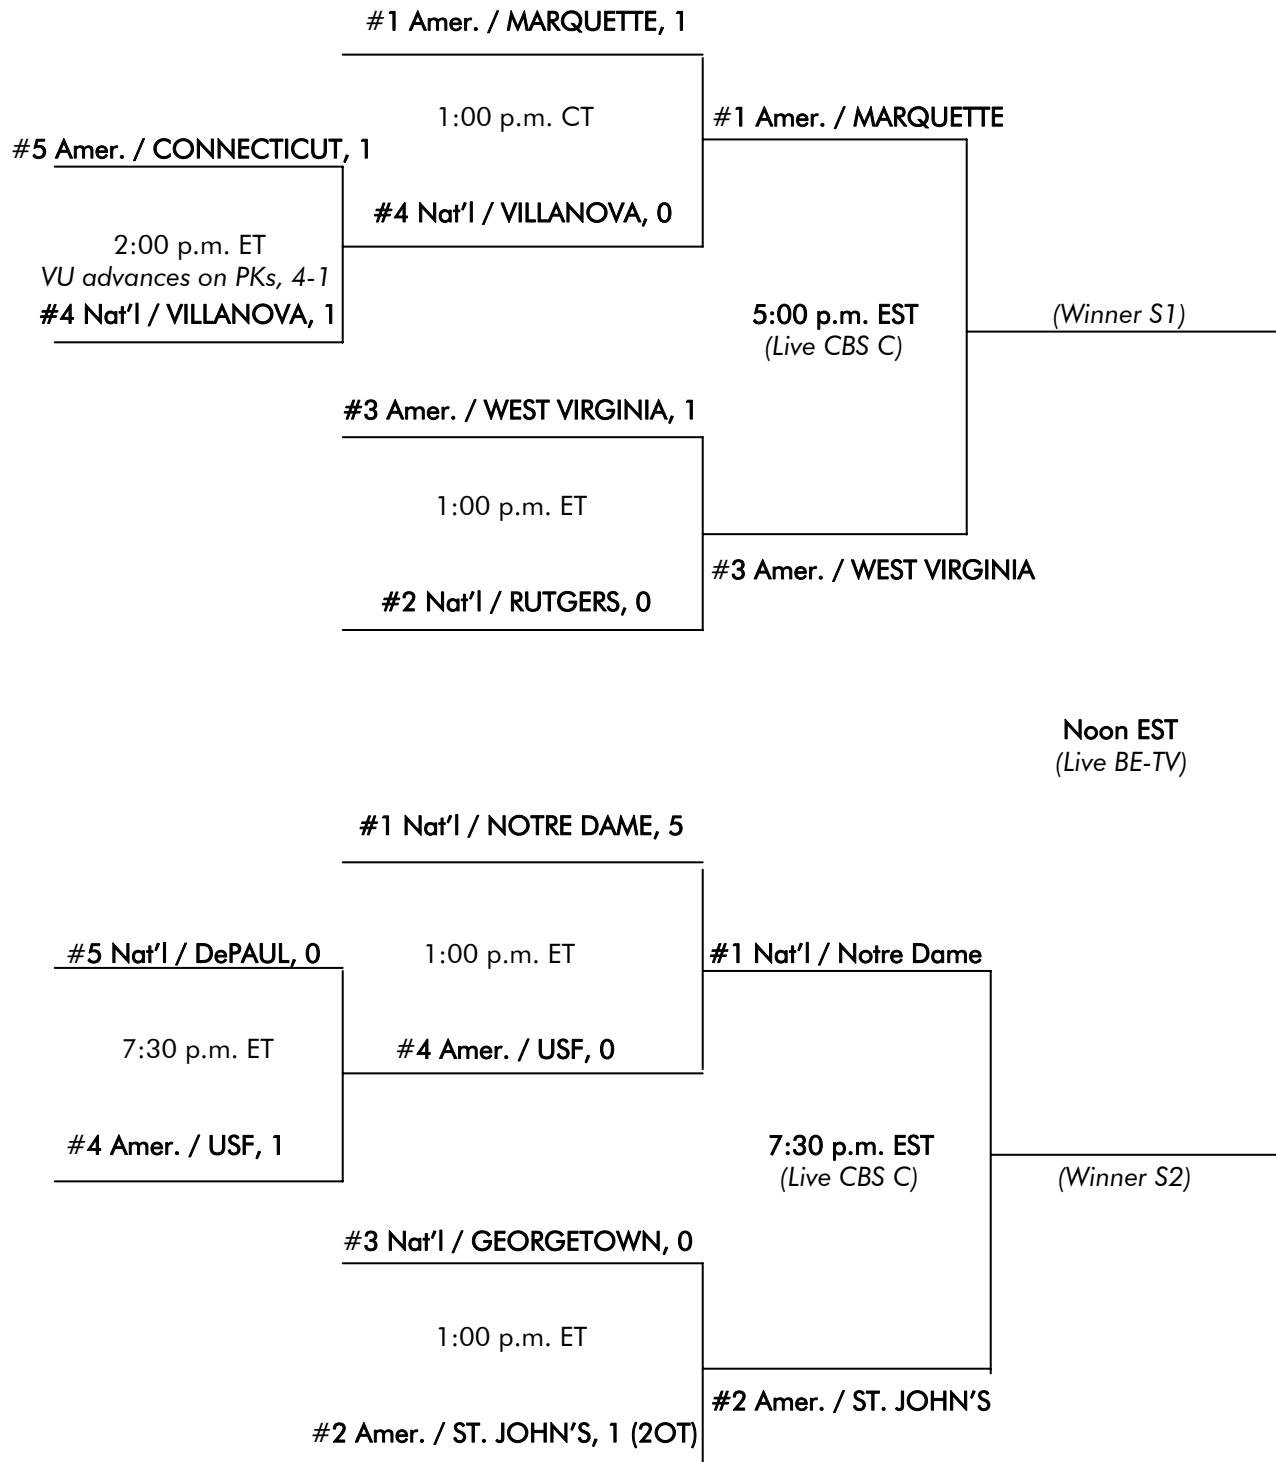

2009 BIG EAST WOMEN'S SOCCER 10-TEAM CHAMPIONSHIP BRACKET

Thurs., Oct. 29
Campus Sites
First Round

Sunday, Nov. 1
Campus Site
Quarterfinals

November 6 & 8
Morrone Stadium – UConn, Storrs, CT
Fri./Semifinals **Sun./Final**
5:00 & 7:30 p.m. EST Noon EST

NOTE: Conference staff has the discretion to change the order of the championship semifinals based on the host/local institution's participation.