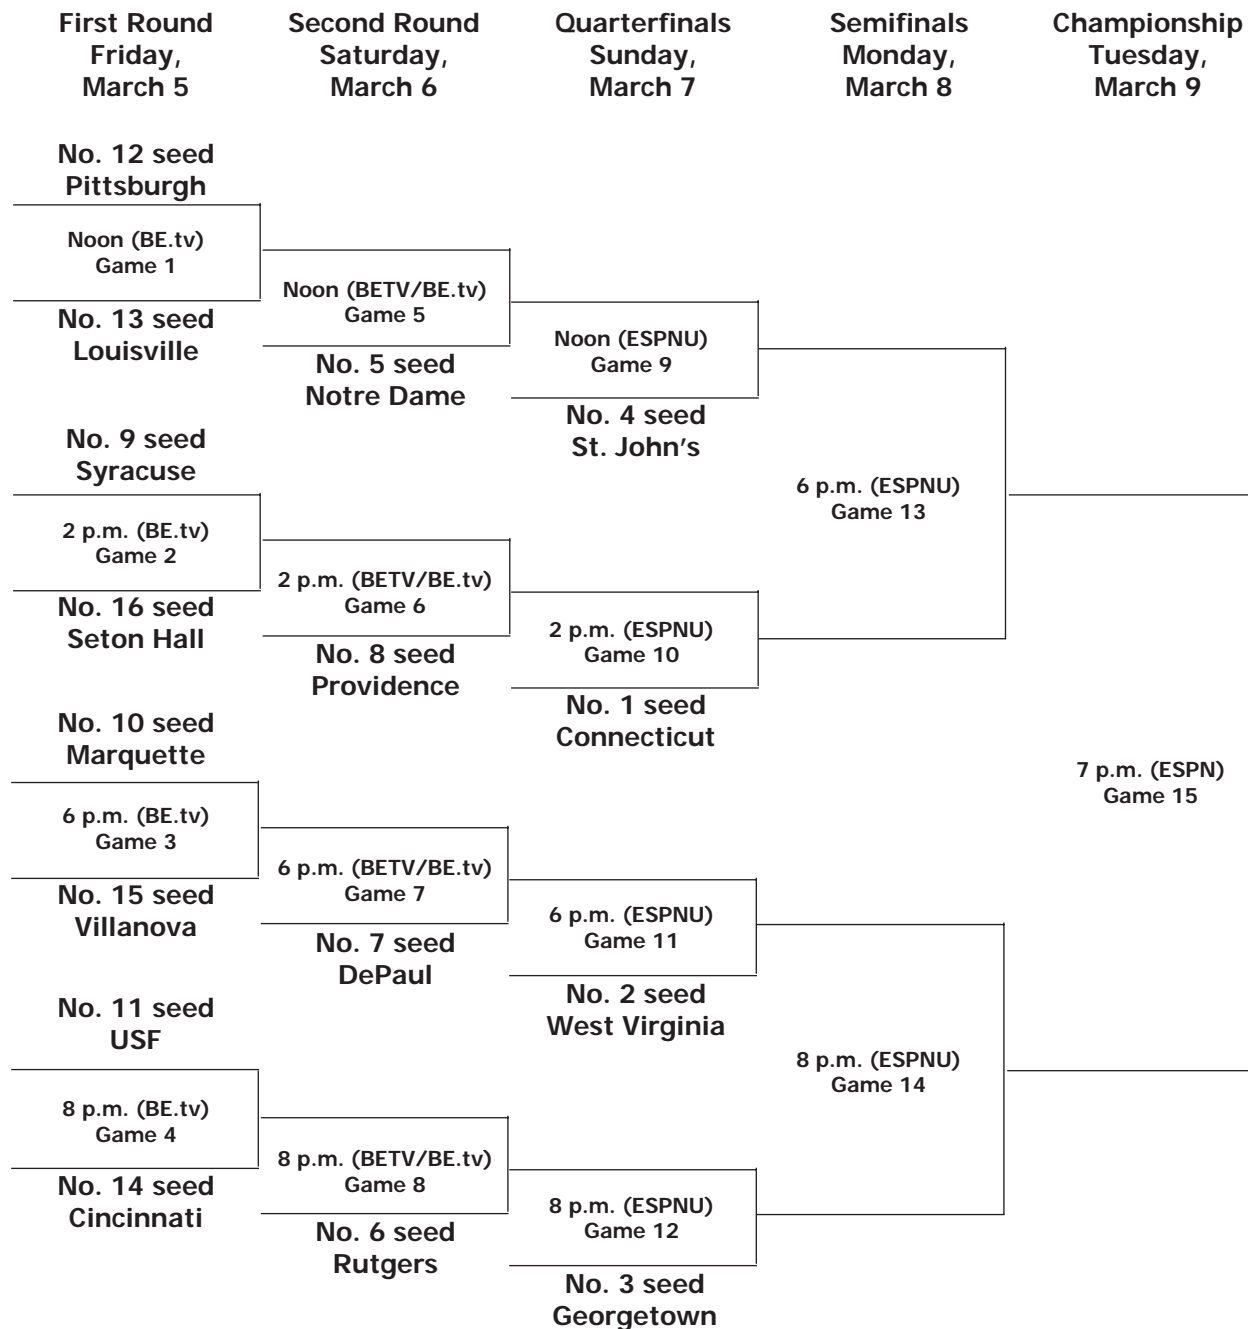

# 2010 BIG EAST Women's Basketball Championship

## Presented by New York Life Insurance Company

### XL Center • Hartford, Conn.

BETV - BIG EAST Regional Sports Networks  
(check your local listings)

BE.tv - streamed online at [www.bigeast.tv](http://www.bigeast.tv)