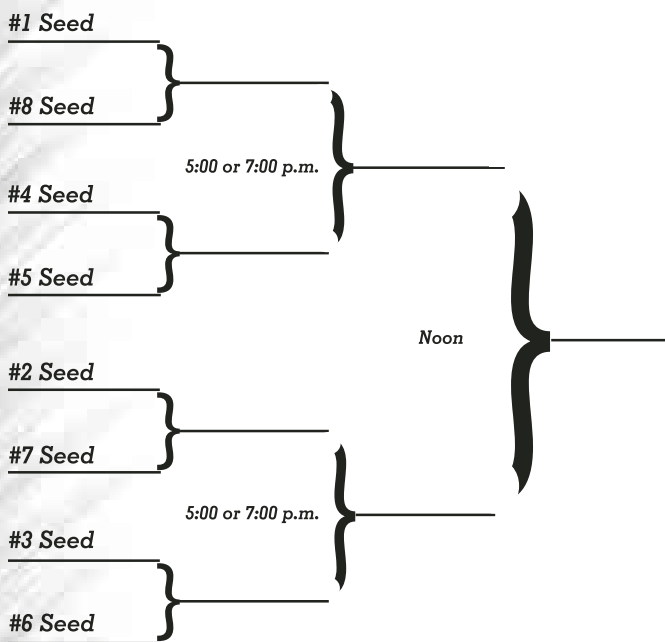

2004 BIG EAST Women's Soccer Preseason Poll

Pl.	Team	2003 Divisional Finish
1.	Notre Dame	1st
2.	Connecticut	T-1st
3.	West Virginia	2nd
T-4.	Boston College	T-1st
T-4.	Villanova	T-3rd
6.	Rutgers	T-3rd
7.	Syracuse	6th
8.	St. John's	T-3rd
9.	Georgetown	7th
10.	Seton Hall	5th
11.	Pittsburgh	5th
12.	Providence	7th

BIG EAST Tournament Notes

Morrone Stadium at the University of Connecticut will be the site of the 2004 BIG EAST women's soccer championship, with the semifinals to be played on Friday, Nov. 5, and the championship game on Sunday, Nov. 7. The quarterfinal matchups will be held on the home sites of the top four finishers in the regul-season standings (there is no divisional play in '04).

Notre Dame won the 1998 BIG EAST title at UConn's Marrone Stadium, beating Boston College in the semifinals (3-0) before edGing the Huskies in a tightly-contested title game, with Anne Makinen scoring the game's only goal in the 82nd minute.

The Irish own a 5-1-2 all-time record (20-6 scoring eFge) when playing at Morrone Stadium, including 1-1-2 in regular-season games versus the Huskies plus a pair of wins in the 2003 UConn Classic (9-1 vs. Hartford, 3-0 vs. Wake Forest).

The BIG EAST tournament made its second trip – and first since 1996 – to Notre Dame's Alumni Field in 2000 (with the Irish beating UConn 1-0 for their sixth straight title). The 2004 championship will mark the 12th BIG EAST women's soccer championships. The all-time winners are:

Year	Champion	Score	Runner-Up	Site
2003	Villanova	1-1 (PKs)	Boston College	Piscataway, N.J.
2002	Connecticut	1-0	West Virginia	Storrs, Conn.
2001	Notre Dame	2-1	West Virginia	Piscataway, N.J.
2000	Notre Dame	1-0	Connecticut	Notre Dame, Ind.
1999	Notre Dame	4-2	Connecticut	Piscataway, N.J.
1998	Notre Dame	1-0	Connecticut	Storrs, Conn.
1997	Notre Dame	6-1	Connecticut	Piscatway, N.J.
1996	Notre Dame	4-3	Connecticut	Notre Dame, Ind.
1995	Notre Dame	1-0	Connecticut	S. Orange, N.J.
1994	St. John's	1-0	Boston College	Storrs, Conn.
1993	Providence	1-0	Connecticut	Providence, R.I.

BIG EAST Championship Most Outstanding Players

Year	Player	Class	Team
2003	Laura Koch (def.)	So., D	Villanova
	Beth Totman (off.)	Sr., F	Boston College
2002	Saila Ranta	Sr., F	Connecticut
2001	Amanda Guertin	So., F	Notre Dame
2000	Mia Sarkesian	Jr., M	Notre Dame
1999	Jenny Streiffer	Sr., F	Notre Dame
1998	Anne Makinen	So., M	Notre Dame
1997	Anne Makinen	Fr., M	Notre Dame
1996	Cindy Daws	Sr., M	Notre Dame
1995	Amy VanLaecke	Sr., F	Notre Dame
1994	Cristin Burtis	Sr., F	St. John's
1993	Jen Mead	Sr., G	Providence