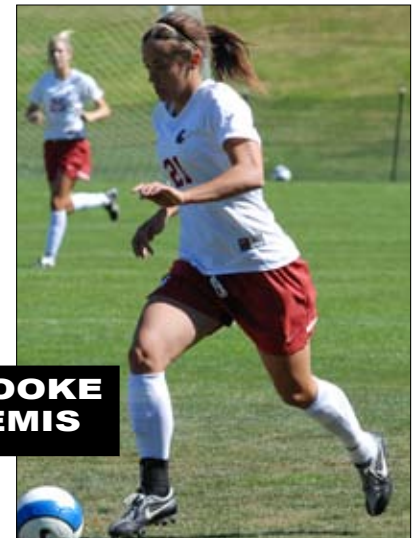

Princeton vs. #9 Notre Dame – 7:30

Sunday, Sept. 16

Washington State vs. Princeton – 11:00

#16 Oklahoma State vs. #9 Notre Dame – 1:30

LAUREN FOWLKES

COURTNEY ROSEN

MAREN DALE

YOLANDA ODENYO