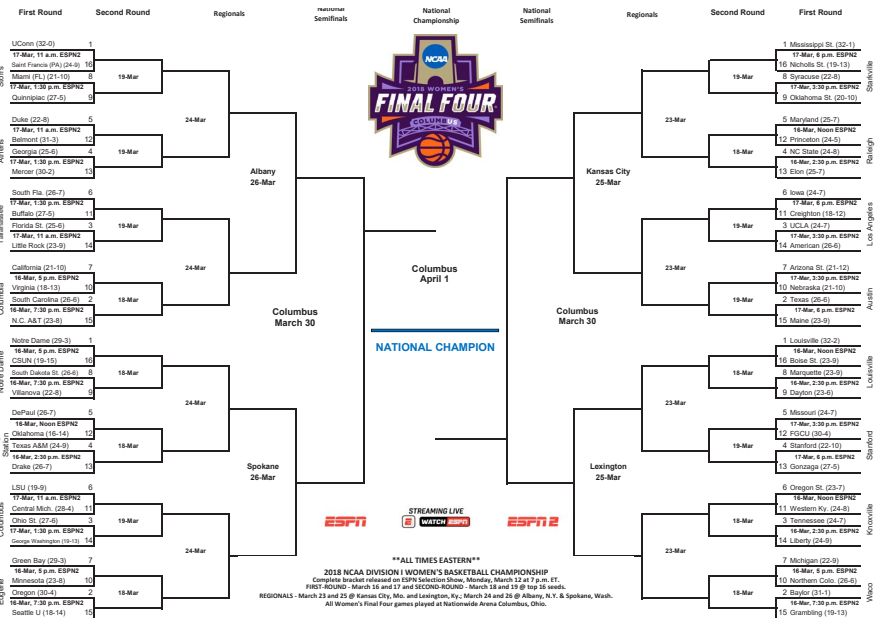

DECEMBER
2 Fresno State W, 85-72
7 at San José State W, 76-59
9 at Loyola Marymount W, 75-68
18 Northern Arizona W, 78-69
20 Omaha L, 68-61
28 Biola W, 68-51
30 Seattle University W, 67-62

JANUARY
6 at Cal State Fullerton* W, 70-68
11 UC Santa Barbara* L, 74-73
13 at Cal Poly* W, 84-71
18 Cal State Fullerton* W, 65-41
20 UC Riverside* W, 60-55
25 at Hawai'i* W, 70-58
27 at UC Irvine* L, 56-47
31 at UC Santa Barbara* W, 48-30

FEBRUARY
3 UC Davis* W, 75-71 (OT)
8 Long Beach State* L, 59-51
10 at UC Davis* L, 72-46
15 at UC Riverside* L, 69-58
17 Cal Poly* W, 86-66
22 Hawai'i* W, 85-54

MARCH
1 UC Irvine* W, 71-67
3 at Long Beach State* L, 67-54
6 +Hawai'i W, 62-57
7 +UC Santa Barbara W, 72-63
9 ^Cal Poly W, 73-50
10 ^UC Davis W, 63-55
16 -

HOME GAMES IN BOLD

#Exhibition
%Preseason NIT

&Warner Center Marriott Thanksgiving Basketball Classic

*Big West Conference Game

+Big West Conference Tournament (Fullerton, Calif.)

^Big West Conference Tournament (Anaheim, Calif.)

-NCAA Tournament

-- All dates and times are subject to change

-- All times are Pacific

MATADORS RETURN TO NCAA TOURNAMENT AGAINST NO. 4/5 NOTRE DAME

WHAT'S COMING UP

CSUN, the Big West Tournament champion, was awarded the 16th seed in the Spokane regional and will travel to Notre Dame, the No. 1 seed on Friday in the first round of the NCAA Division I Women's Basketball Championship.

2018 NCAA Division I Women's BASKETBALL CHAMPIONSHIP

THE MATADORS AT A GLANCE

No.	Name	Pos.	Ht	Yr	Hometown	PPG	RPG
0	Terrin Sullivan	G	5-8	So.	Los Angeles, Calif.	2.8	1.4
2	Destiny Brooks	G	5-7	Fr.	Gilmer, Texas	5.1	1.6
10	Tessa Boagni	F	6-2	Sr.	Christchurch, New Zealand	13.3	7.7 (1.3 bpg)
11	Juliana Louis	F	6-1	Fr.	Long Beach, Calif.	1.8	2.4
12	Meghann Henderson	G	5-10	Fr.	La Habra, Calif.	5.0	2.6 (3.5 apg)
14	Taylor Nate	G	6-0	Sr.	Meridan, Idaho	2.1	2.1
15	Claudia Ramos	G	6-0	Jr.	Zapopan, Mexico	6.3	3.6
22	Jordan Smith	F	6-3	Sr.	Adelaide, Australia	0.0	0.0
23	Hayley Tanabe	G	5-4	So.	Torrance, Calif.	7.9	3.9 (3.9 apg)
33	Channon Fluker	C	6-4	Jr.	Pasadena, Calif.	18.6	12.0 (2.7 bpg)
44	Lauren Shymkewicz	C	6-3	So.	Omaha, Neb.	3.3	3.2
52	Eliza Matthews	F	6-1	So.	Long Beach, Calif.	4.6	4.9