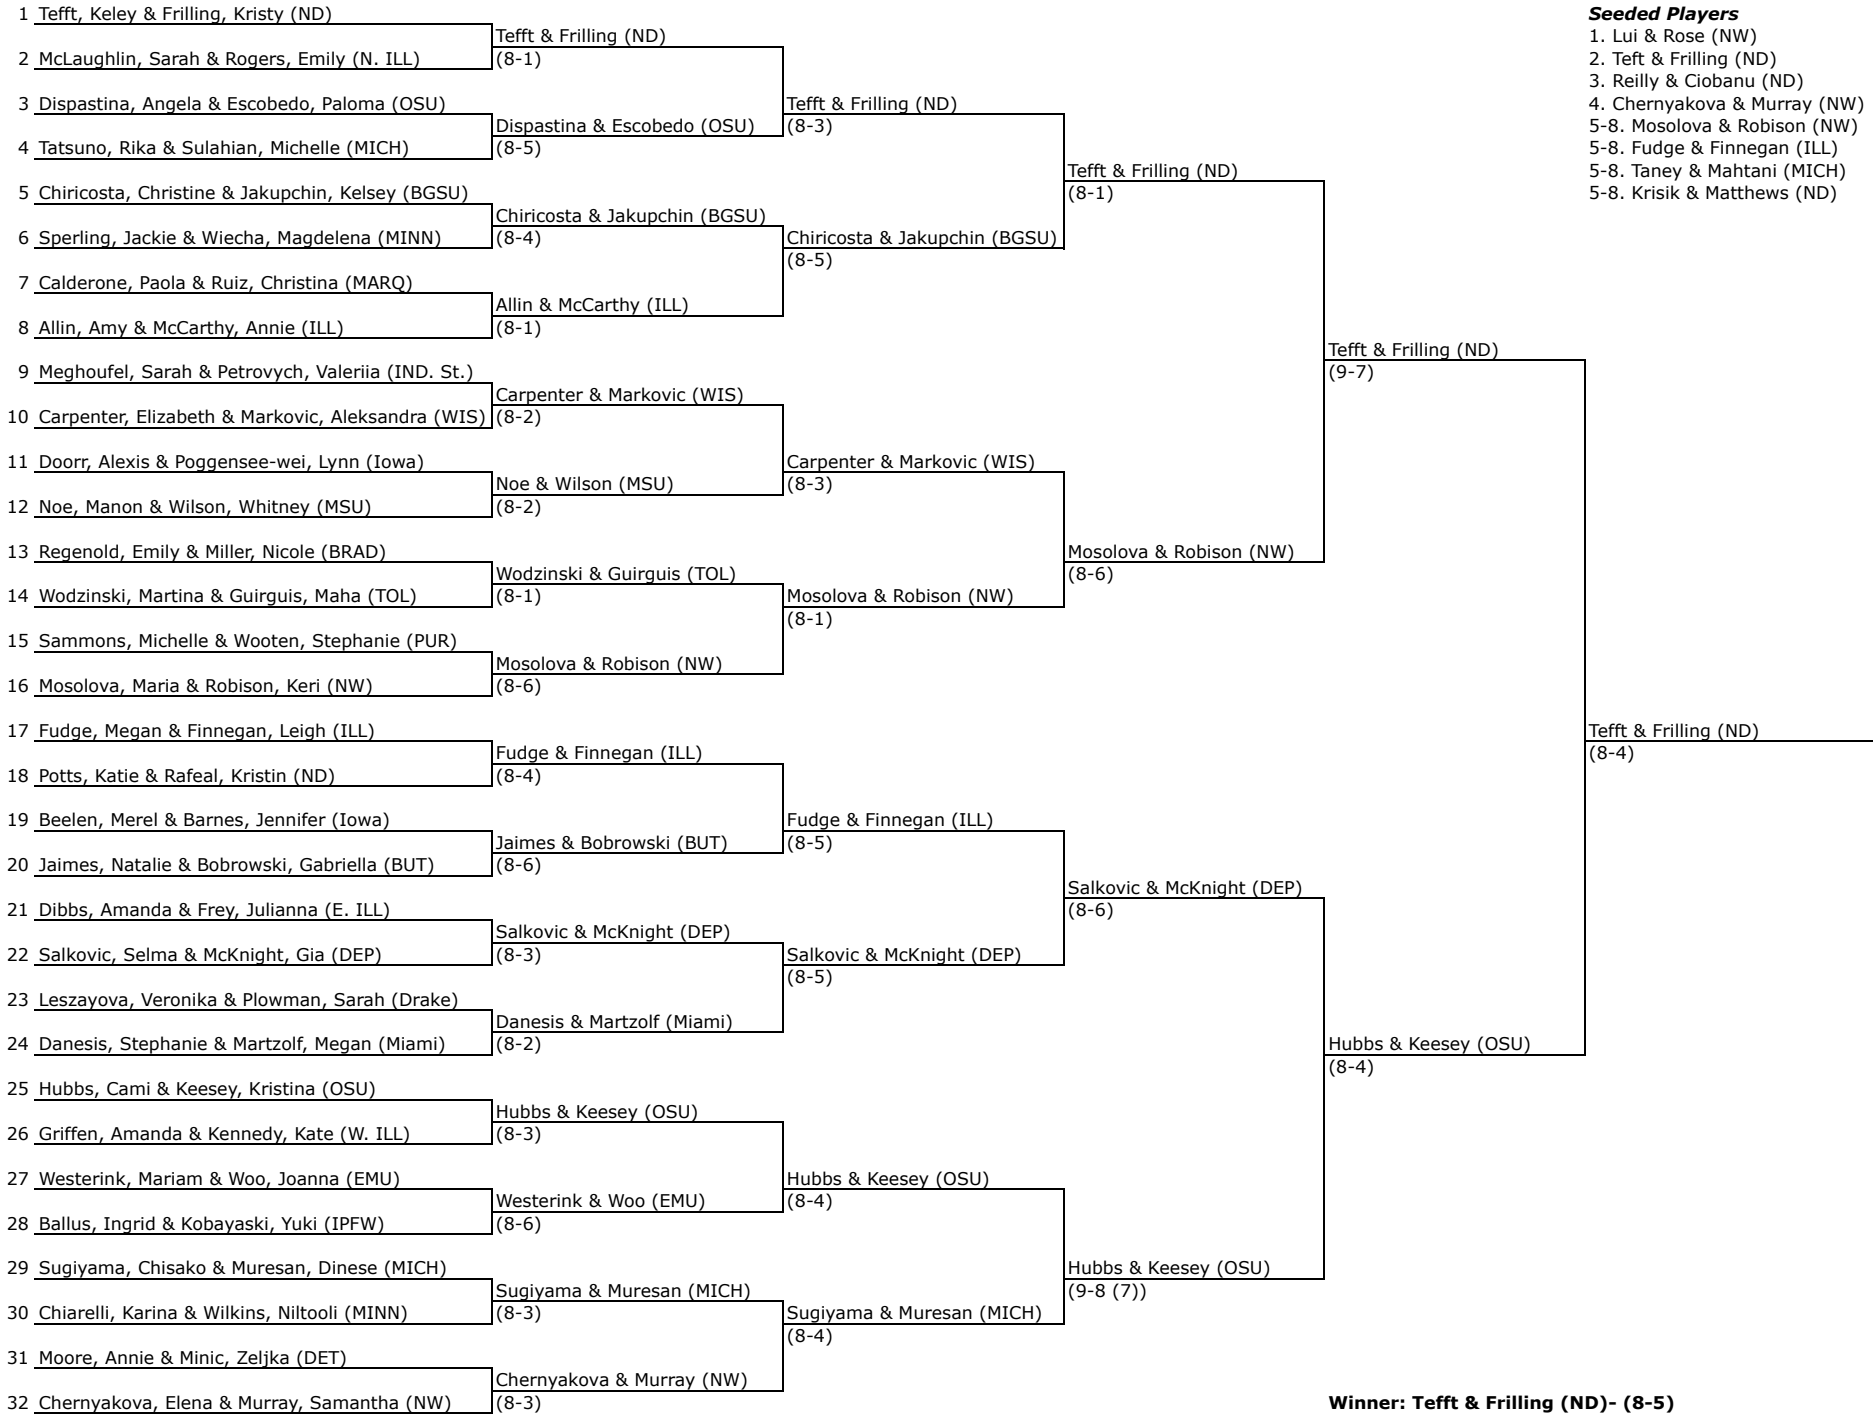

**Doubles Main Draw**

**First Round**

**2nd Round**

**3rd Round**

**4th Round**

**Semi-Finals**

**Finals**

**Seeded Players**

- 1. Lui & Rose (NW)
- 2. Teft & Frilling (ND)
- 3. Reilly & Ciobanu (ND)
- 4. Chernyakova & Murray (NW)
- 5-8. Mosolova & Robison (NW)
- 5-8. Fudge & Finnegan (ILL)
- 5-8. Taney & Mahtani (MICH)
- 5-8. Krisik & Matthews (ND)

# Doubles Main Draw