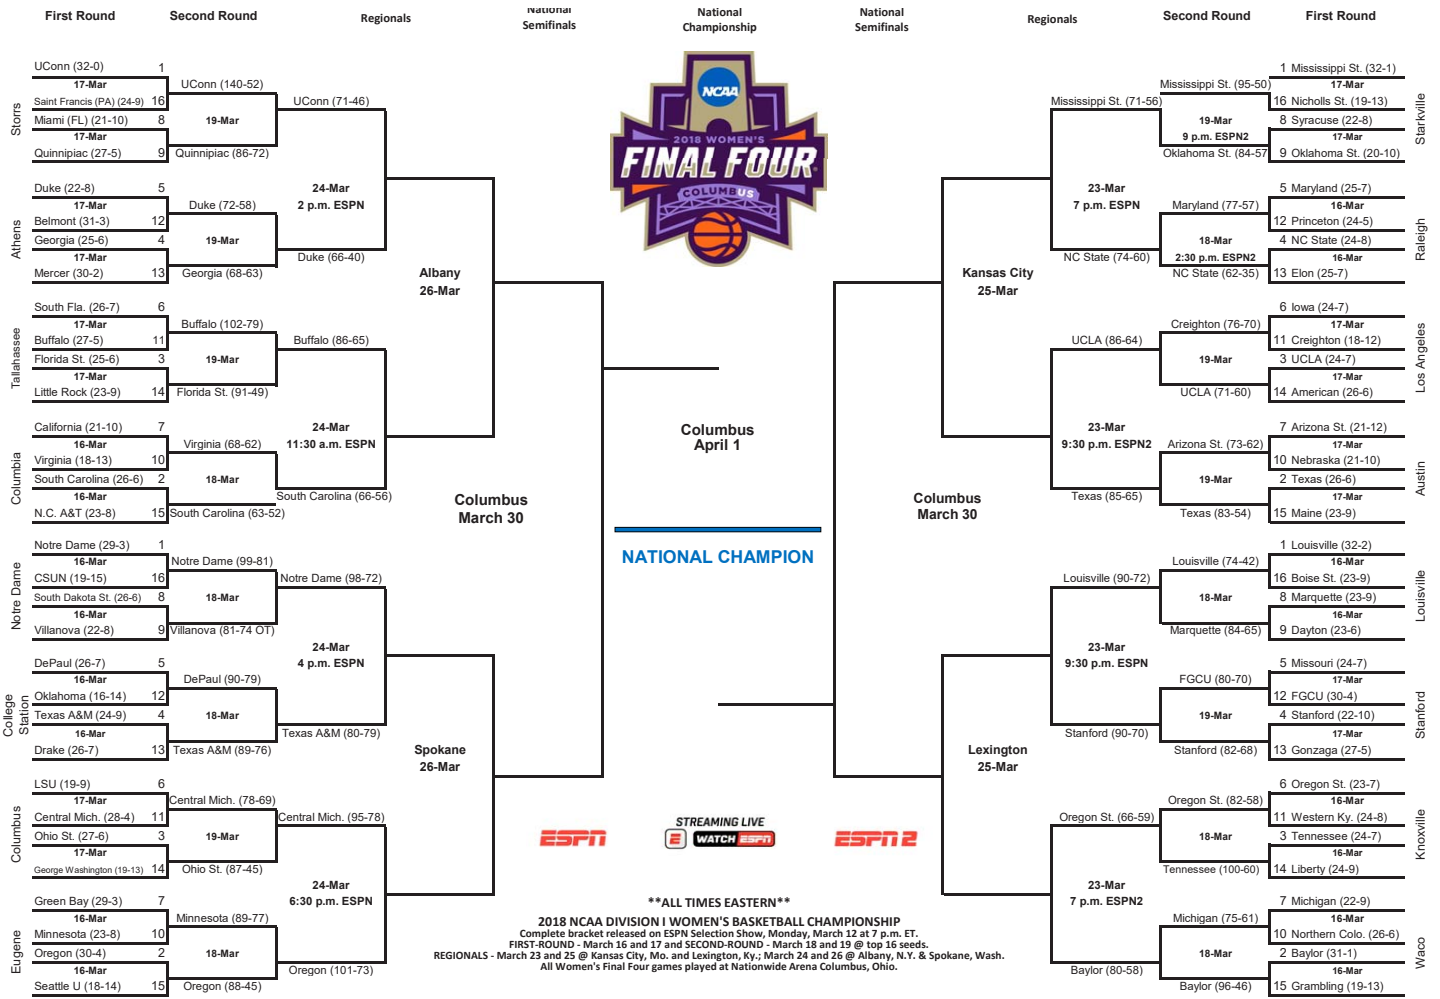

2018 NCAA Division I Women's BASKETBALL CHAMPIONSHIP

CAREER NCAA TOURNAMENT STATS (ACTIVE PLAYERS)

#	Player	gp-gs	min	avg	Total		3-Point		F-Throw		Rebounds				a	to	blk	stl	pts	avg		
					fg-fga	fg%	3fg-fga	3fg%	ft-fta	ft%	off	def	tot	avg							pf	dq
03	Chennedy Carter	2-2	77	38.5	21-48	.438	10-15	.667	11-15	.733	1	7	8	4.0	3	0	14	5	0	6	63	31.5
00	Khaalial Hillsman	7-7	189	27.0	34-59	.576	0-0	.000	18-23	.783	23	25	48	6.9	13	0	2	7	7	4	86	12.3
05	Anriel Howard	6-6	220	36.7	25-57	.439	0-3	.000	8-12	.667	32	58	90	15.0	12	1	9	11	4	9	58	9.7
12	Danni Williams	6-4	177	29.5	18-69	.261	11-33	.333	10-10	1.000	4	12	16	2.7	6	0	8	5	0	1	57	9.5
11	Kayla Wells	2-0	42	21.0	6-10	.600	0-1	.000	3-3	1.000	4	1	5	2.5	3	0	0	2	0	0	15	7.5
01	Aahliyah Jackson	1-0	13	13.0	1-3	.333	0-2	.000	2-2	1.000	0	0	0	0.0	0	0	0	1	0	0	4	4.0
21	Jasmine Lumpkin	6-2	100	16.7	4-21	.190	0-0	.000	3-5	.600	10	10	20	3.3	13	0	1	4	0	7	11	1.8
34	Caylinne Martin	2-0	7	3.5	1-2	.500	0-0	.000	0-0	.000	0	1	1	0.5	1	0	0	2	0	0	2	1.0
04	Lulu McKinney	2-0	2	1.0	0-0	.000	0-0	.000	0-0	.000	0	0	0	0.0	0	0	0	0	0	0	0	0.0
14	Jada Walton	1-0	1	1.0	0-0	.000	0-0	.000	0-0	.000	0	0	0	0.0	0	0	0	0	0	0	0	0.0
31	N'idea Jones	1-0	1	1.0	0-0	.000	0-0	.000	0-0	.000	0	0	0	0.0	0	0	0	0	0	0	0	0.0
15	Jasmine Williams	1-0	1	1.0	0-0	.000	0-0	.000	0-0	.000	0	0	0	0.0	0	0	0	0	0	0	0	0.0