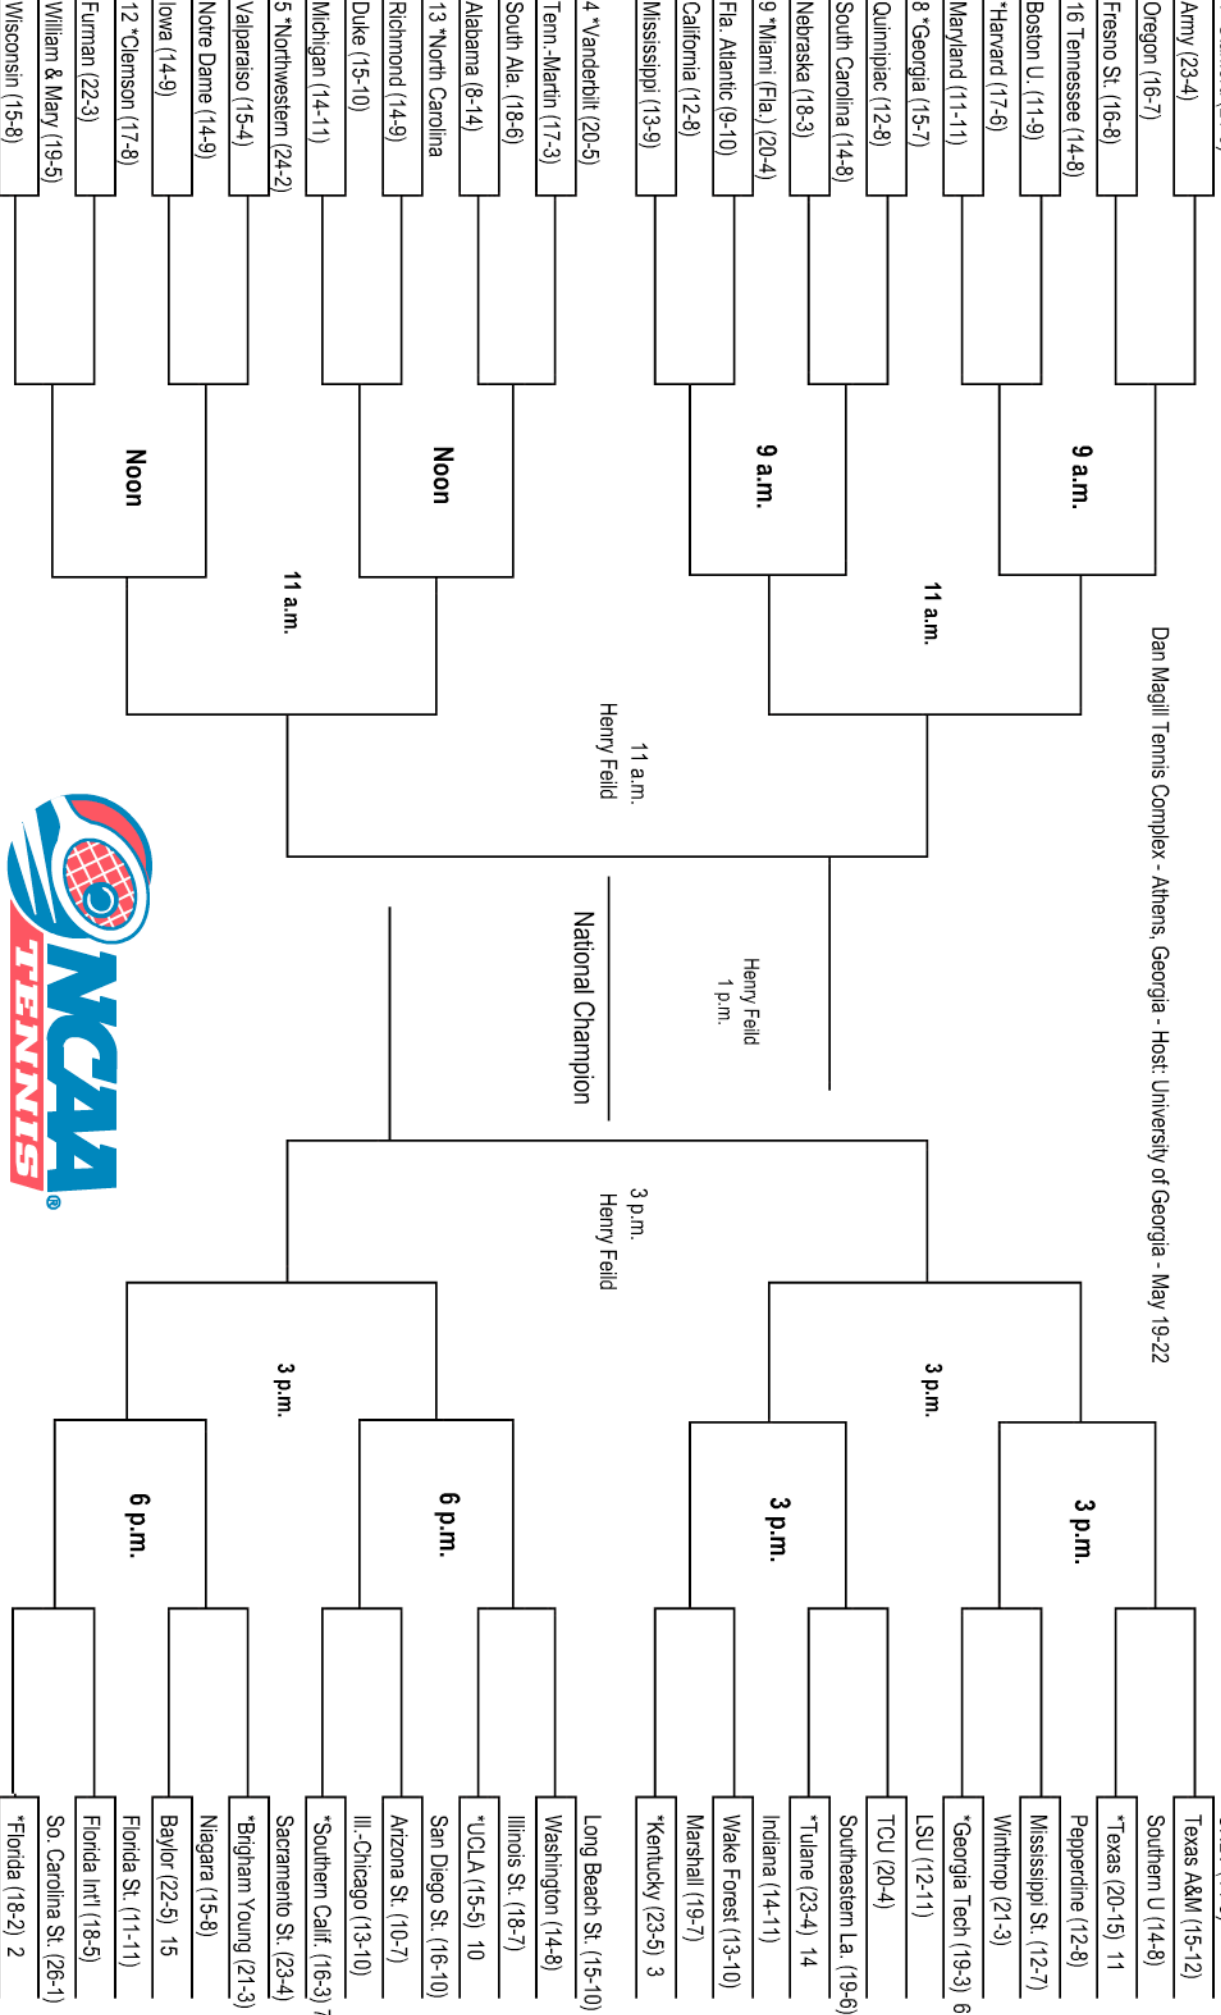

2005 Division I Women's Team Tennis Championship

1st & 2nd Rounds	1st & 2nd Rounds	Round of 16	Quarterfinals	Semifinals	National Championship	Semifinals	Quarterfinals	Round of 16	1st & 2nd Rounds	1st & 2nd Rounds
May 13-14	May 13-14	May 19	May 20	May 21	May 22	May 21	May 20	May 19	May 13-14	May 13-14

Dan Magill Tennis Complex - Athens, Georgia - Host: University of Georgia - May 19-22

*Host Institution All time listed are Eastern Time