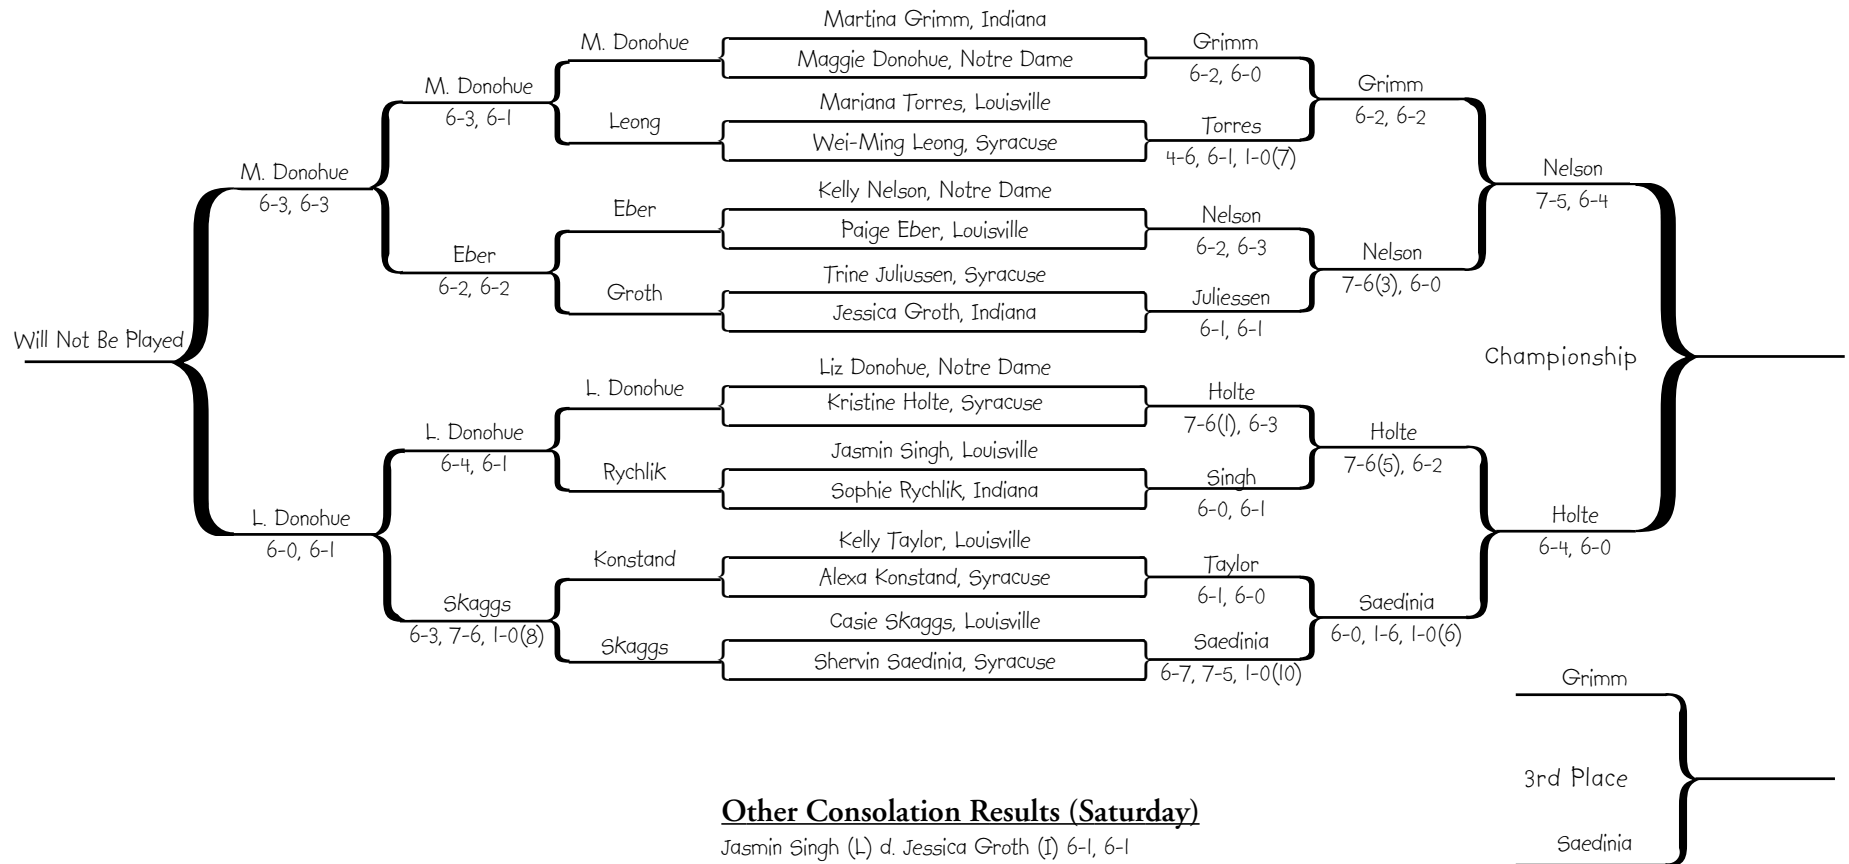

University of Notre Dame
Eck Tennis Pavilion
Nov. 8-10, 2002

Eck Classic -- Gold Flight Singles

Other Consolation Results (Saturday)

Jasmin Singh (L) d. Jessica Groth (I) 6-1, 6-1
Sophie Rychlik (I) d. Alexa Konstand (S) 6-1, 2-6, 1-0(5)
Trine Juliussen (S) d. Mariana Torres (L) 7-5, 6-1
Kelly Taylor (L) d. Wei-Ming Leong (S) 6-3, 6-4

Other Consolation Matches on Sunday

Maggie Donohue (ND) vs. Natalie Ackerman (S)
Liz Donohue (ND) vs. Trine Juliussen (S)
Jami Kirk (ND) vs. Alexa Konstand (S)

Eck Classic -- Green Flight Singles

Friday

Catie McLevish (P) d. Natalie Ackerman (S) 6-0, 6-1
Jami Kirk (ND) d. Natalie Ackerman (S) 6-1, 6-1

Saturday

Catie McLevish (P) d. Jami Kirk (ND) 6-4, 6-2