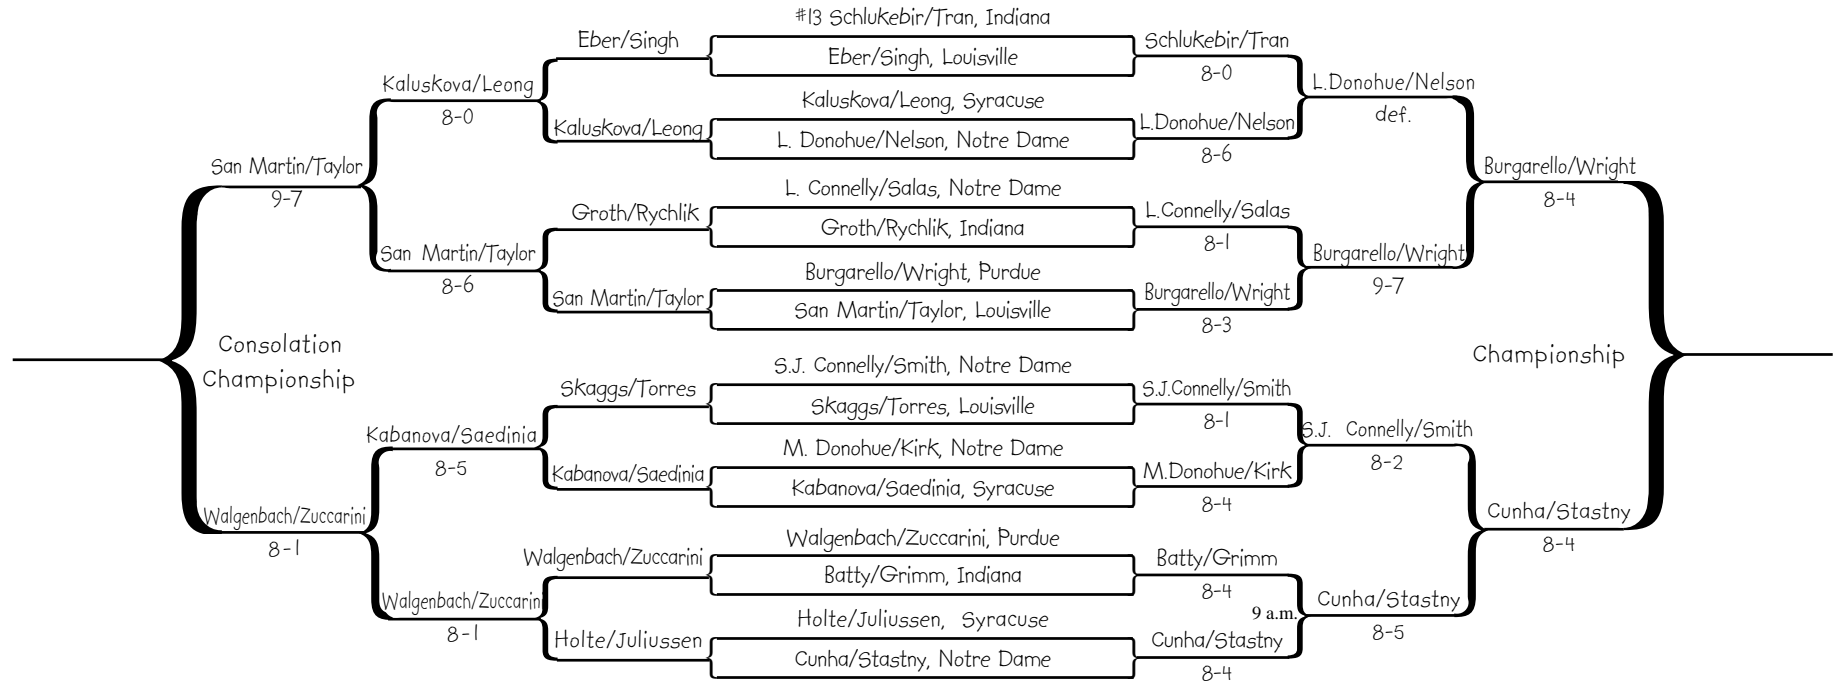

## Eck Classic -- Green Flight Singles

### Saturday

Catie McLevish (P) d. Jami Kirk (ND) 6-4, 6-2

University of Notre Dame  
Eck Tennis Pavilion  
Nov. 8-10, 2002

# Eck Classic -- Doubles