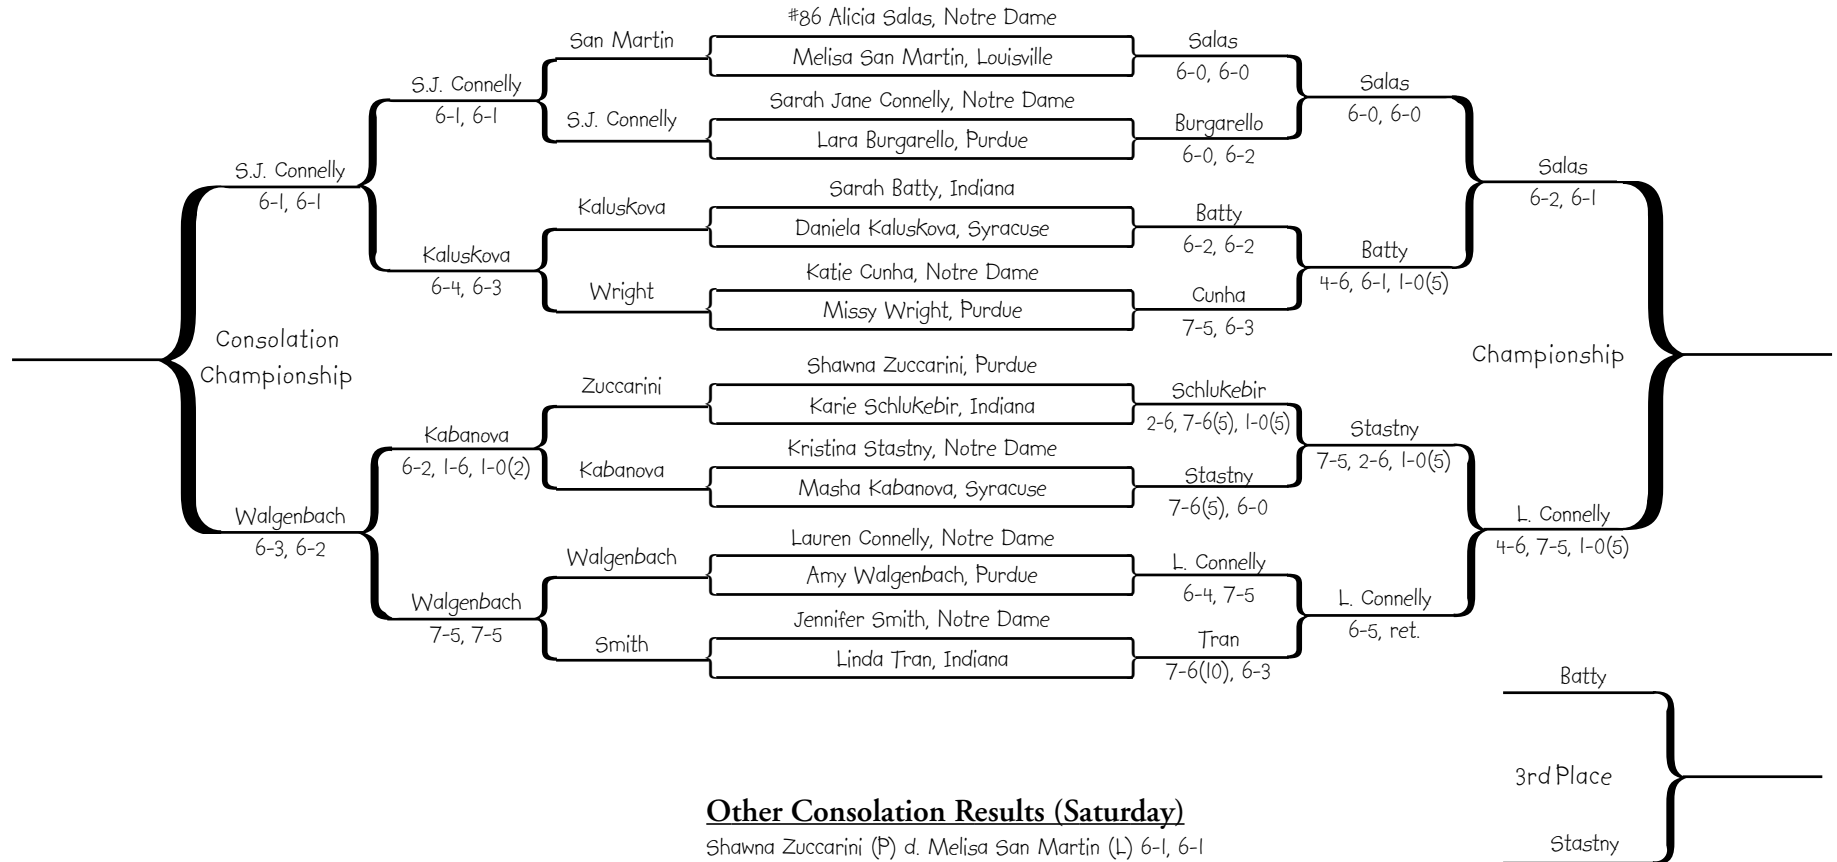

University of Notre Dame  
Eck Tennis Pavilion  
Nov. 8-10, 2002

# Eck Classic -- Blue Flight Singles