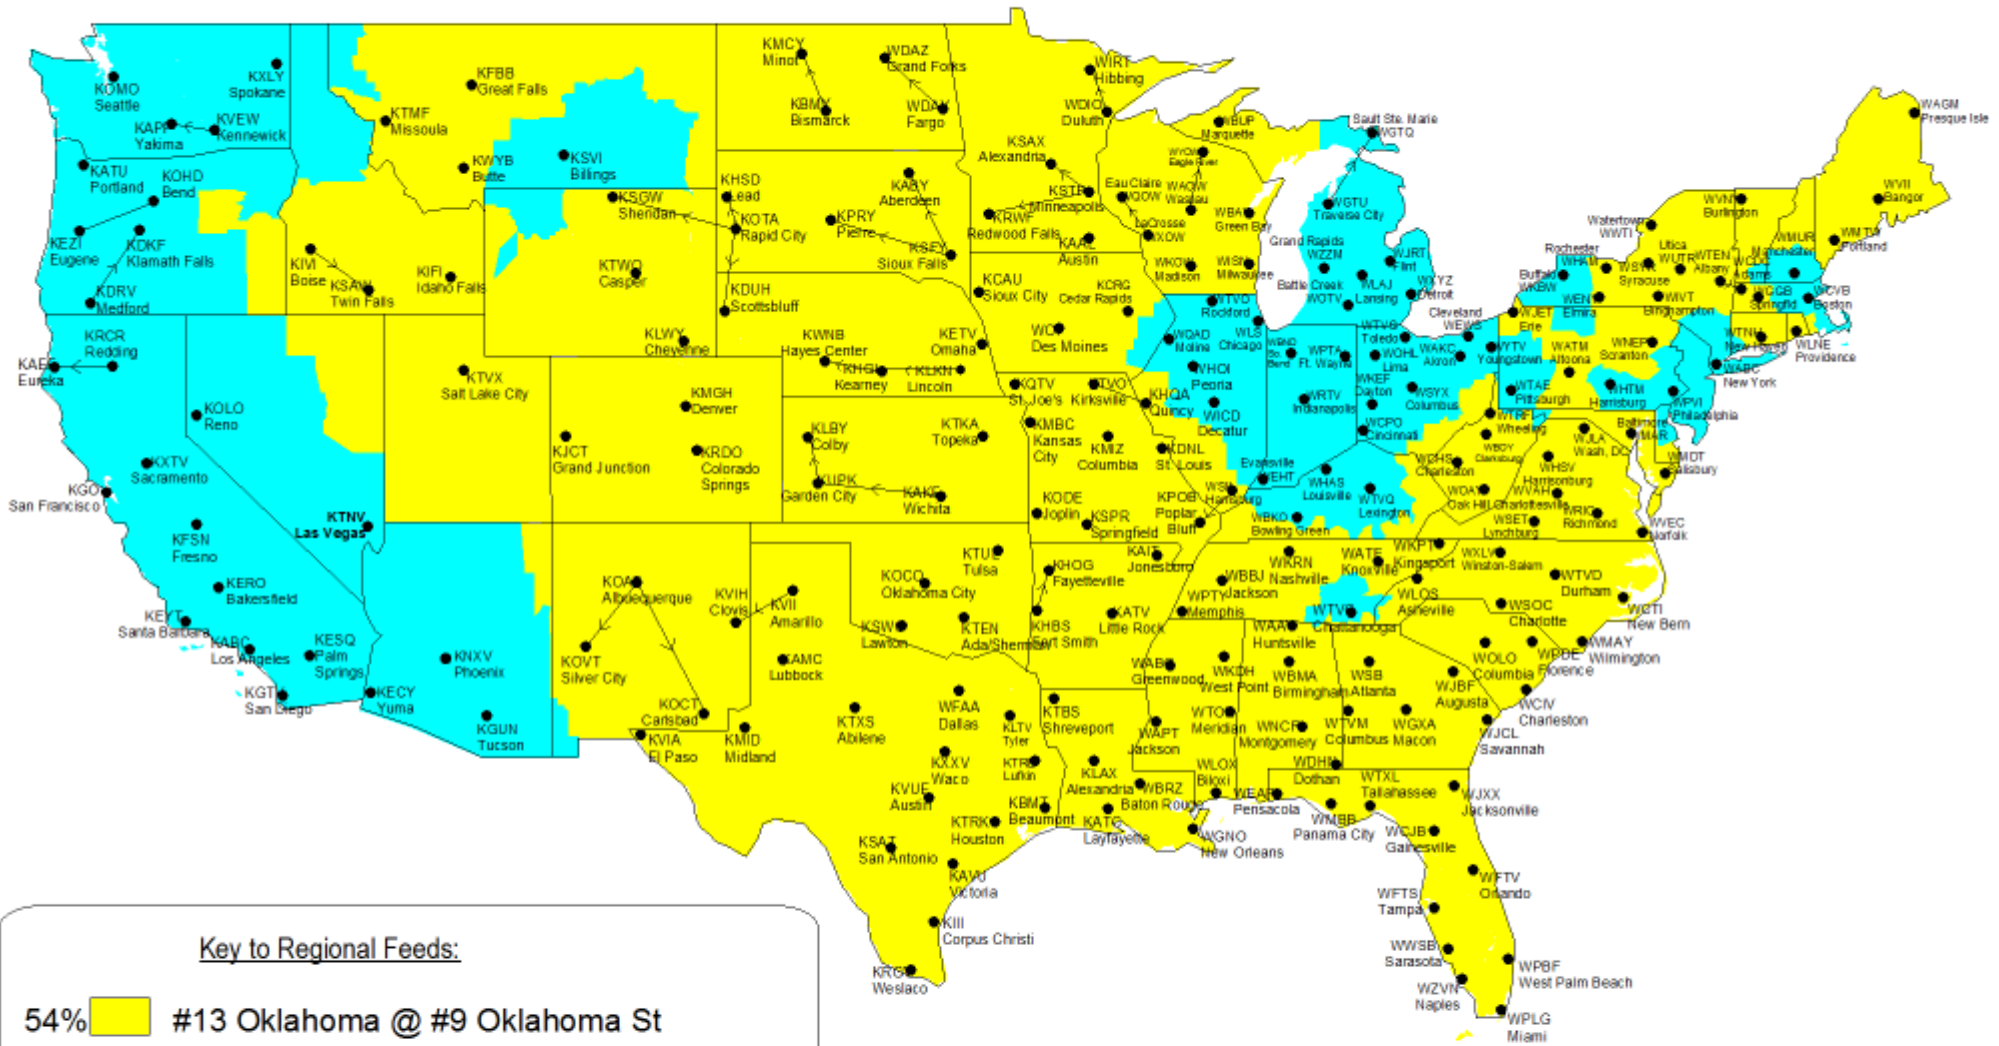

**ESPN on ABC - Saturday Night Football Presented by Southwest Airlines**  
**#13 Oklahoma @ #9 Oklahoma St, Notre Dame @ USC**  
**Saturday, November 27, 2010 8:00 - 11:30 PM ET / 5:00 - 8:30 PM PT**

Alaska and Hawaii will receive Notre Dame @ USC