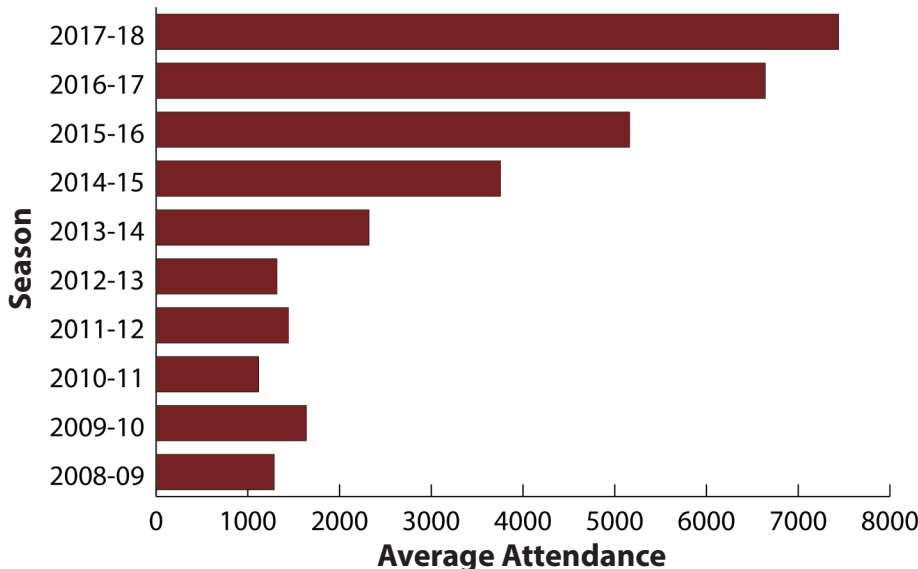

MISSISSIPPI STATE AVERAGE HOME ATTENDANCE THE LAST 10 SEASONS

BULLDOGS AT HUMPHREY COLISEUM

- Mississippi State is in its 43rd season at Humphrey Coliseum. The Bulldogs are 400-195 all-time in the Hump.
- The Bulldogs are 63-4 in the Hump since 2014-15, including 28-4 in SEC play.
- MSU has had the nation's 3rd-largest average attendance increase in 2016-17 after being fourth the previous two seasons.
- The Bulldogs have claimed the Top 20 single-game attendance marks during Vic Schaefer's tenure.
- MSU had the largest crowd in the history of the Hump with 10,794 vs. No. 6 South Carolina (2/5/18).