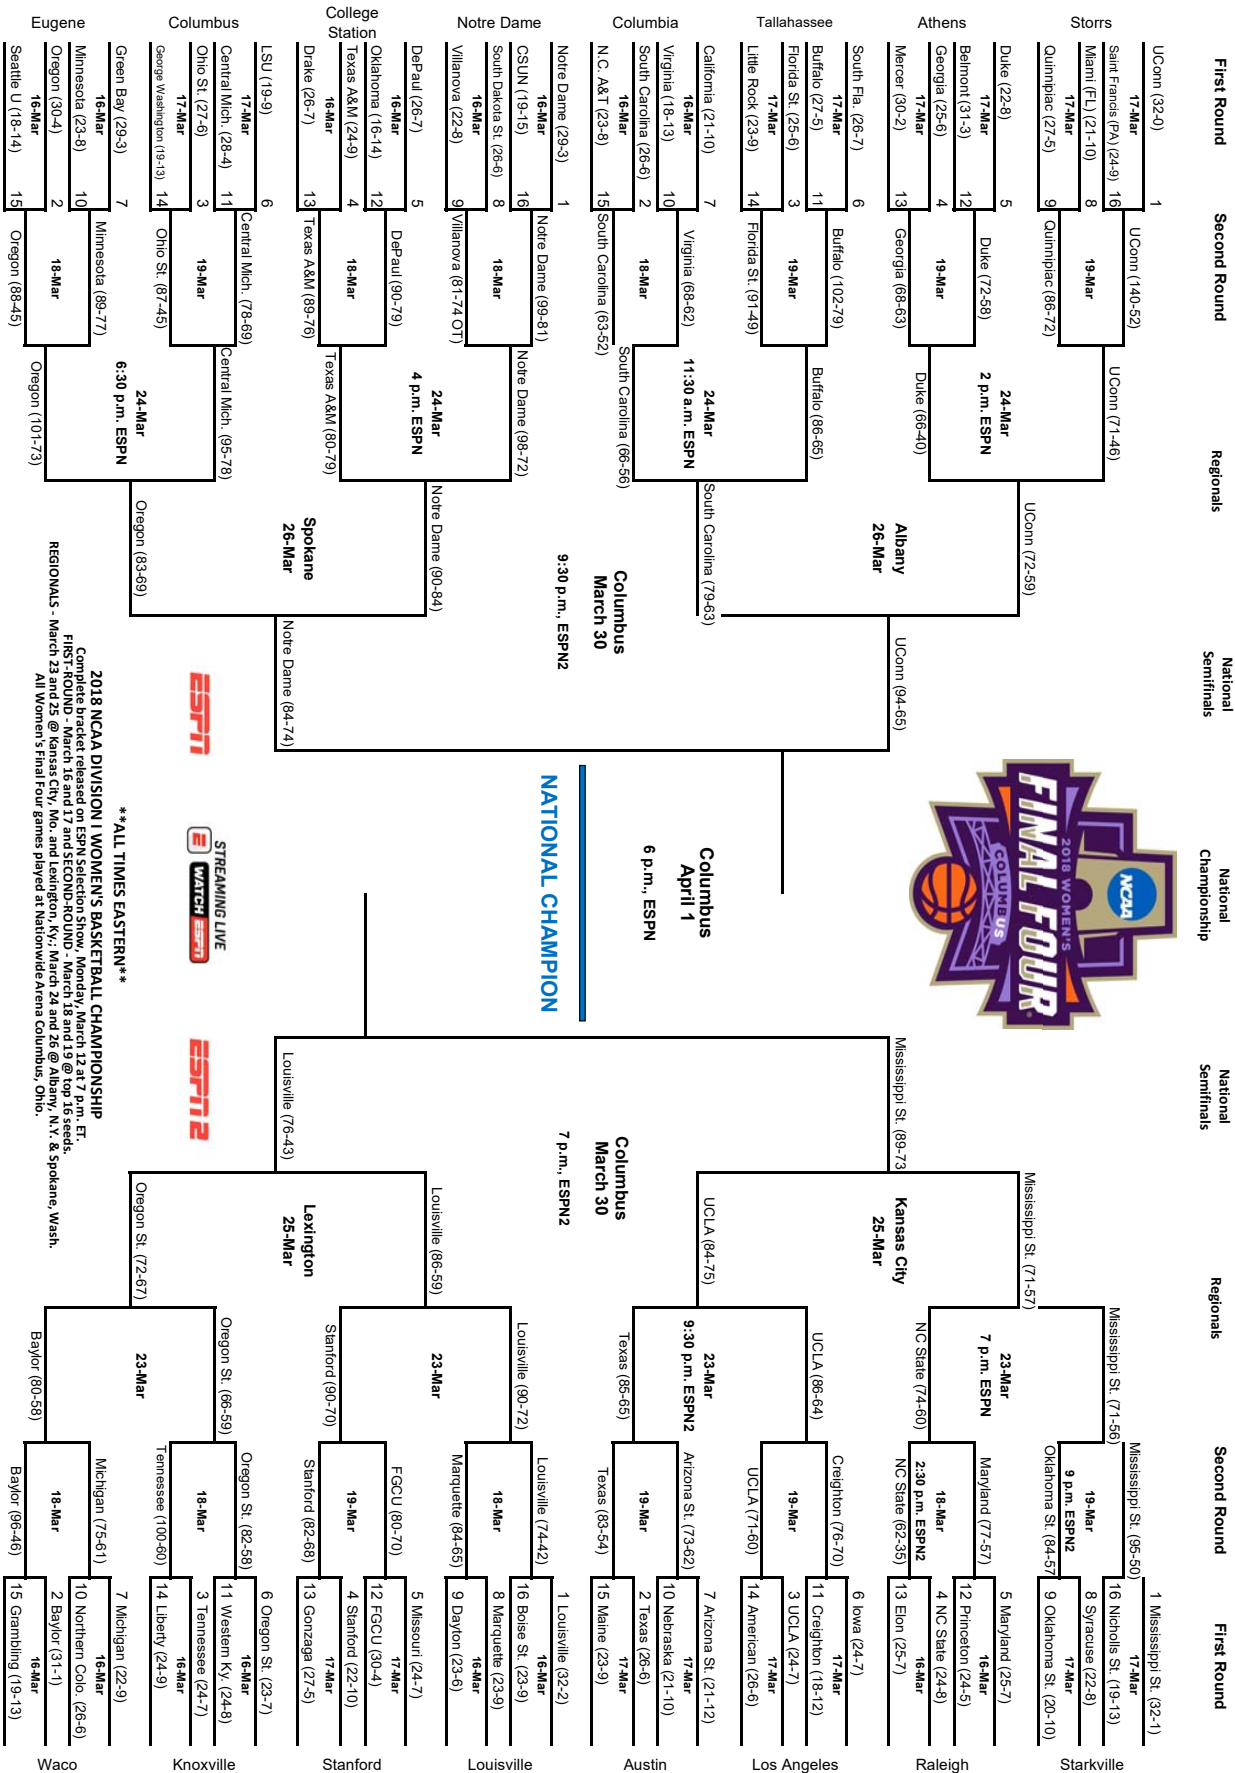

2018 NCAA Division I Women's BASKETBALL CHAMPIONSHIP

****ALL TIMES EASTERN****

2018 NCAA DIVISION I WOMEN'S BASKETBALL CHAMPIONSHIP
 Complete bracket released on ESPN Selection Show, Monday, March 12 at 7 p.m. ET.
FIRST-ROUND - March 16 and 17 and **SECOND-ROUND** - March 18 and 19 @ top 16 seeds.
REGIONALS - March 23 and 25 @ Kansas City, Mo. and Lexington, Ky.; March 24 and 26 @ Albany, N.Y. & Spokane, Wash.
 All Women's Final Four games played at Nationwide Arena Columbus, Ohio.