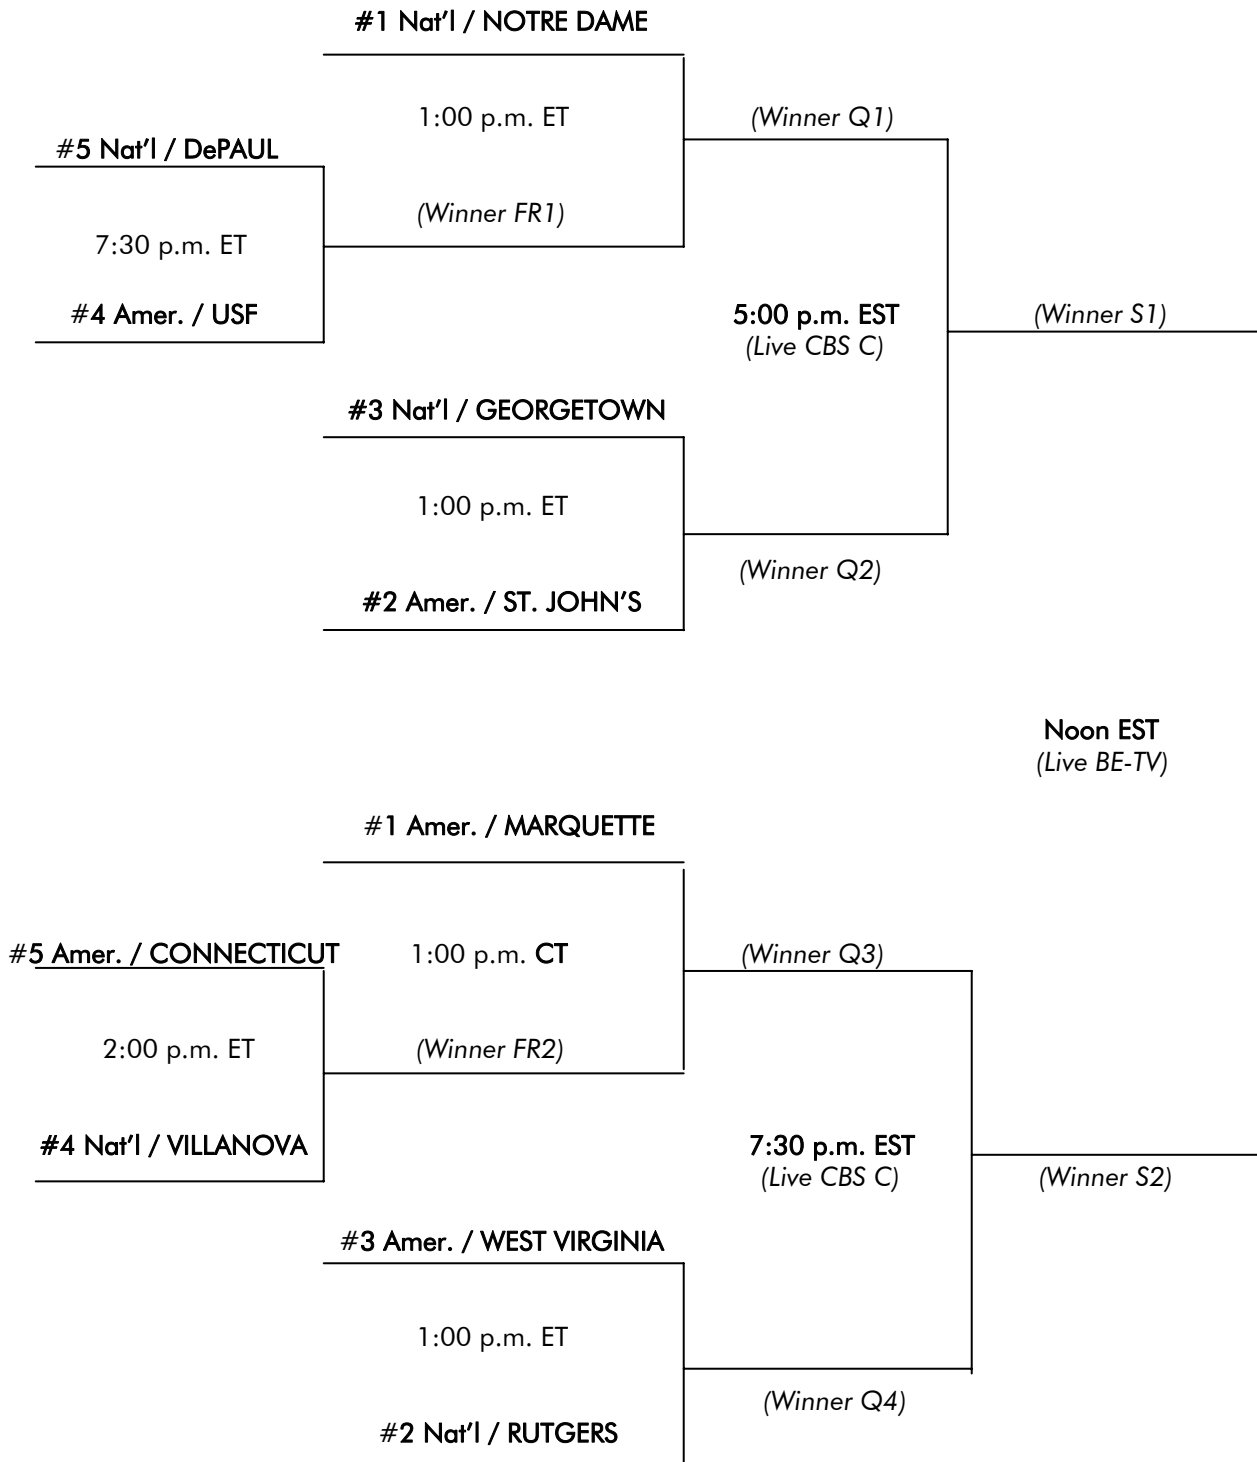

2009 BIG EAST WOMEN'S SOCCER 10-TEAM CHAMPIONSHIP BRACKET

Thurs., Oct. 29
Campus Sites
First Round

Sunday, Nov. 1
Campus Site
Quarterfinals

November 6 & 8
Morrone Stadium – UConn, Storrs, CT
Fri./Semifinals 5:00 & 7:30 p.m. EST
Sun./Final Noon EST

NOTE: Conference staff has the discretion to change the order of the championship semifinals based on the host/local institution's participation.