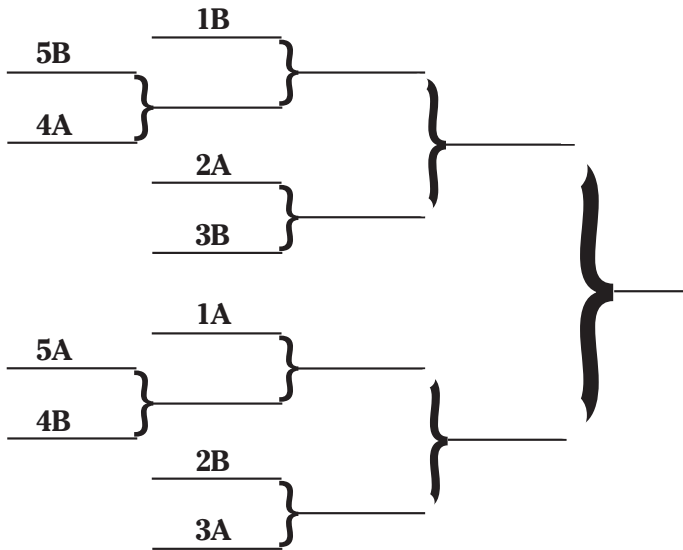

2006 BIG EAST Women's Soccer Preseason Poll

American Div.	Team	2005 Finish
1.	Connecticut	1st
2.	West Virginia	3rd
3.	Marquette	2nd
4.	Syracuse	4th
5.	St. John's	7th
6.	South Florida	6th
7.	Pittsburgh	5th
8.	Providence	8th

National Div.	Team	2005 Finish
1.	Notre Dame	1st
2.	Rutgers	4th
3.	Villanova	2nd
4.	Louisville	3rd
5.	Georgetown	5th
6.	DePaul	6th
7.	Seton Hall	7th
8.	Cincinnati	8th

BIG EAST Tournament Notes

The University of Connecticut once again will serve as the host site for the BIG EAST women's soccer championship weekend, with the 2006 semifinals to be played at Morrone Stadium on Friday, Nov. 3, and the title game on Sunday, Nov. 5. The quarterfinal matchups will be held on the home sites of the top four finishers in the regular-season standings, following a pair of first-round games between the fourth and fifth-place finishers from opposing division.

Morrone Stadium is one of six different venues used in the 14-year history of the BIG EAST women's soccer championship, with all but one of the past six tournaments held either at Rutgers ('01, '03) or Connecticut ('02, '04, '06). Marquette served as the host site in 2005, its first season as a member of the BIG EAST.

The BIG EAST tournament made its second trip – and first since 1996 – to Notre Dame's Alumni Field in 2000, with the Irish beating UConn 1-0 for their sixth straight title.

The all-time winners of the BIG EAST tournament titles are as follows:

Year	Champion	Score	Runner-Up	Site
2005	Notre Dame	5-0	Connecticut	Milwaukee, Wis.
2004	Connecticut	2-1	Notre Dame	Storrs, Conn.
2003	Villanova	1-1 (PKs)	Boston College	Piscataway, N.J.
2002	Connecticut	1-0	West Virginia	Storrs, Conn.
2001	Notre Dame	2-1	West Virginia	Piscataway, N.J.
2000	Notre Dame	1-0	Connecticut	Notre Dame, Ind.
1999	Notre Dame	4-2	Connecticut	Piscataway, N.J.
1998	Notre Dame	1-0	Connecticut	Storrs, Conn.
1997	Notre Dame	6-1	Connecticut	Piscataway, N.J.
1996	Notre Dame	4-3	Connecticut	Notre Dame, Ind.
1995	Notre Dame	1-0	Connecticut	S. Orange, N.J.
1994	St. John's	1-0	Boston College	Storrs, Conn.
1993	Providence	1-0	Connecticut	Providence, R.I.

BIG EAST Championship Most Outstanding Players

2005	Jill Krivacek (def.)	Jr., M	Notre Dame
	Katie Thorlakson (off.)	Sr., F	Notre Dame
2004	Zahra Jalalian (def.)	Sr., D	Connecticut
	Kristen Graczyk (off.)	Sr., F	Connecticut
2003	Laura Koch (def.)	So., D	Villanova
	Beth Totman (off.)	Sr., F	Boston College
2002	Salla Ranta	Sr., F	Connecticut
2001	Amanda Guertin	So., F	Notre Dame
2000	Mia Sarkesian	Jr., M	Notre Dame
1999	Jenny Streiffer	Sr., F	Notre Dame
1998	Anne Makinen	So., M	Notre Dame
1997	Anne Makinen	Fr., M	Notre Dame
1996	Cindy Daws	Sr., M	Notre Dame
1995	Amy VanLaecke	Sr., F	Notre Dame
1994	Cristin Burtis	Sr., F	St. John's
1993	Jen Mead	Sr., G	Providence