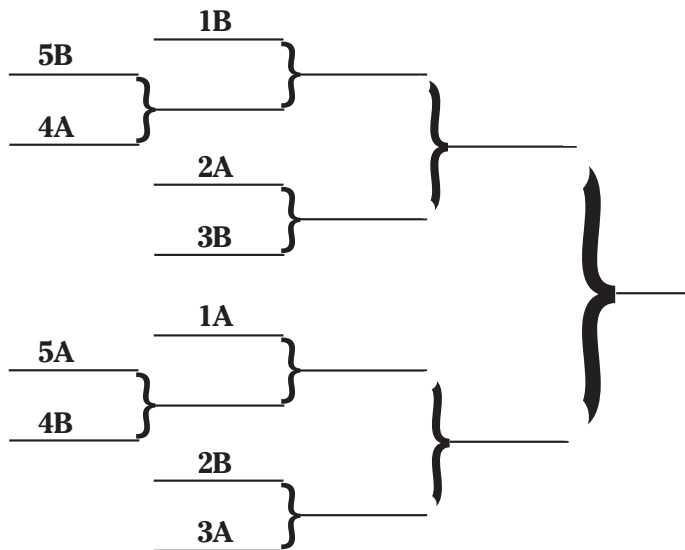

2007 BIG EAST Women's Soccer Preseason Poll *** TBA ***

American Div.	Team	2006 Finish
1.	West Virginia	1st
2.	Connecticut	2nd
3.	Marquette	2nd
4.	St. John's	4th
	Pittsburgh	5th
	South Florida	7th
7.	Syracuse	6th
8.	Providence	8th

National Div.	Team	2006 Finish
1.	Notre Dame	1st
2.	Rutgers	2nd
3.	Villanova	3rd
4.	Louisville	4th
5.	Georgetown	7th
6.	Seton Hall	5th
7.	Cincinnati	6th
8.	DePaul	8th

The University of Connecticut once again will serve as the host site for the BIG EAST women's soccer championship weekend, with the 2006 semifinals to be played at Morrone Stadium on Friday, Nov. 3, and the title game on Sunday, Nov. 5. The quarterfinal matchups will be held on the home sites of the top four finishers in the regular-season standings, following a pair of first-round games between the fourth and fifth-place finishers from opposing division.

Dietz Stadium is one of seven venues used in the 15-year history of the BIG EAST women's soccer championship, with all but one of the previous six held either at Rutgers ('01, '03) or Connecticut ('02, '04, '06). Marquette served as the host site in 2005, its first season as a member of the BIG EAST. The BIG EAST tournament made its second trip – and first since 1996 – to Notre Dame's Alumni Field in 2000, with the Irish beating UConn 1-0 for their sixth straight title. All-time winners of the BIG EAST tournament include:

Year	Champion	Score	Runner-Up	Site
2006	Notre Dame	4-2	Rutgers	Storrs, Conn.
2005	Notre Dame	5-0	Connecticut	Milwaukee, Wis.
2004	Connecticut	2-1	Notre Dame	Storrs, Conn.
2003	Villanova	1-1 (PKs)	Boston College	Piscataway, N.J.
2002	Connecticut	1-0	West Virginia	Storrs, Conn.
2001	Notre Dame	2-1	West Virginia	Piscataway, N.J.
2000	Notre Dame	1-0	Connecticut	Notre Dame, Ind.
1999	Notre Dame	4-2	Connecticut	Piscataway, N.J.
1998	Notre Dame	1-0	Connecticut	Storrs, Conn.
1997	Notre Dame	6-1	Connecticut	Piscataway, N.J.
1996	Notre Dame	4-3	Connecticut	Notre Dame, Ind.
1995	Notre Dame	1-0	Connecticut	S. Orange, N.J.
1994	St. John's	1-0	Boston College	Storrs, Conn.
1993	Providence	1-0	Connecticut	Providence, R.I.

BIG EAST Championship Most Outstanding Players

2006	Kim Lorenzen (def.)	Sr., D	Notre Dame
	Kerri Hanks (off.)	So., F	Notre Dame
2005	Jill Krivacek (def.)	Jr., M	Notre Dame
	Katie Thorlakson (off.)	Sr., F	Notre Dame
2004	Zahra Jalalian (def.)	Sr., D	Connecticut
	Kristen Graczyk (off.)	Sr., F	Connecticut
2003	Laura Koch (def.)	So., D	Villanova
	Beth Totman (off.)	Sr., F	Boston College
2002	Salla Ranta	Sr., F	Connecticut
2001	Amanda Guertin	So., F	Notre Dame
2000	Mia Sarkesian	Jr., M	Notre Dame
1999	Jenny Streiffer	Sr., F	Notre Dame
1998	Anne Makinen	So., M	Notre Dame
1997	Anne Makinen	Fr., M	Notre Dame
1996	Cindy Daws	Sr., M	Notre Dame
1995	Amy VanLaecke	Sr., F	Notre Dame
1994	Cristin Burtis	Sr., F	St. John's
1993	Jen Mead	Sr., G	Providence