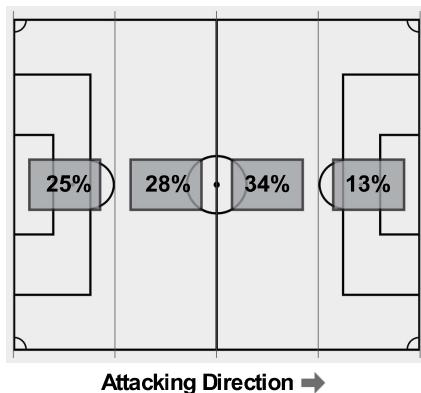

Notre Dame

Pos	##	Player	Sh	SO	G	A	Fo	Min
gk	1	Brooke Littman	-	-	-	-	-	110
def	2	Jade Gosar	-	-	-	-	1	110
mid	3	Maddie Mercado	3	1	-	-	2	101
mid	4	Sammi Fisher	1	-	-	-	3	103
fwd	9	Olivia Wingate	2	1	-	-	1	72
def	11	Shannon Hendricks	-	-	-	-	1	110
fwd	14	Eva Hurm	2	2	-	-	1	97
mid	16	Brianna Martinez	1	-	-	-	4	110
def	19	Jenna Winebrenner	-	-	-	-	1	101
fwd	23	Luisa Delgado	1	1	-	-	1	83
def	28	Autumn Smithers	-	-	-	-	1	110
-- Substitutes --								
	7	Kiki Van Zanten	1	-	-	-	4	51
	10	Erin Hohnstein	-	-	-	-	-	33
	12	Camryn Dyke	-	-	-	-	-	10
	21	Erin Ospeck	-	-	-	-	-	5
	25	Waniya Hudson	-	-	-	-	-	10
Totals			11	5	-	-	20	

##	Goalkeepers	Min	GA	Saves
1	Gabrielle Kouzelos	110:00	0	5

##	Goalkeepers	Min	GA	Saves
1	Brooke Littman	110:00	0	2

Shots by period	1	2	OT	O2	Total
Cardinals	2	5	0	0	7
Fighting Irish	4	5	1	1	11

Saves by period	1	2	OT	O2	Total
Cardinals	1	2	1	1	5
Fighting Irish	1	1	0	0	2

Corner kicks	1	2	OT	O2	Total
Cardinals	1	1	0	0	2
Fighting Irish	6	1	1	2	10

Fouls	1	2	OT	O2	Total
Cardinals	7	9	2	2	20
Fighting Irish	6	9	3	2	20

Scoring summary:

No.	Time	Team	Goal scorer	Assist	Description

Cautions and ejections:

Louisville-Kouzelos, Gabrielle (11-1-1). Notre Dame-Littman, Brooke (9-4-1).
Stadium: Alumni Stadium
Officials: Referee: Art Arustamyan; Asst. Referee: Peter Charpentier; Benjamin Trevino ; Alt. Official: Justin Bell;
Offsides: Louisville 0, Notre Dame 8.