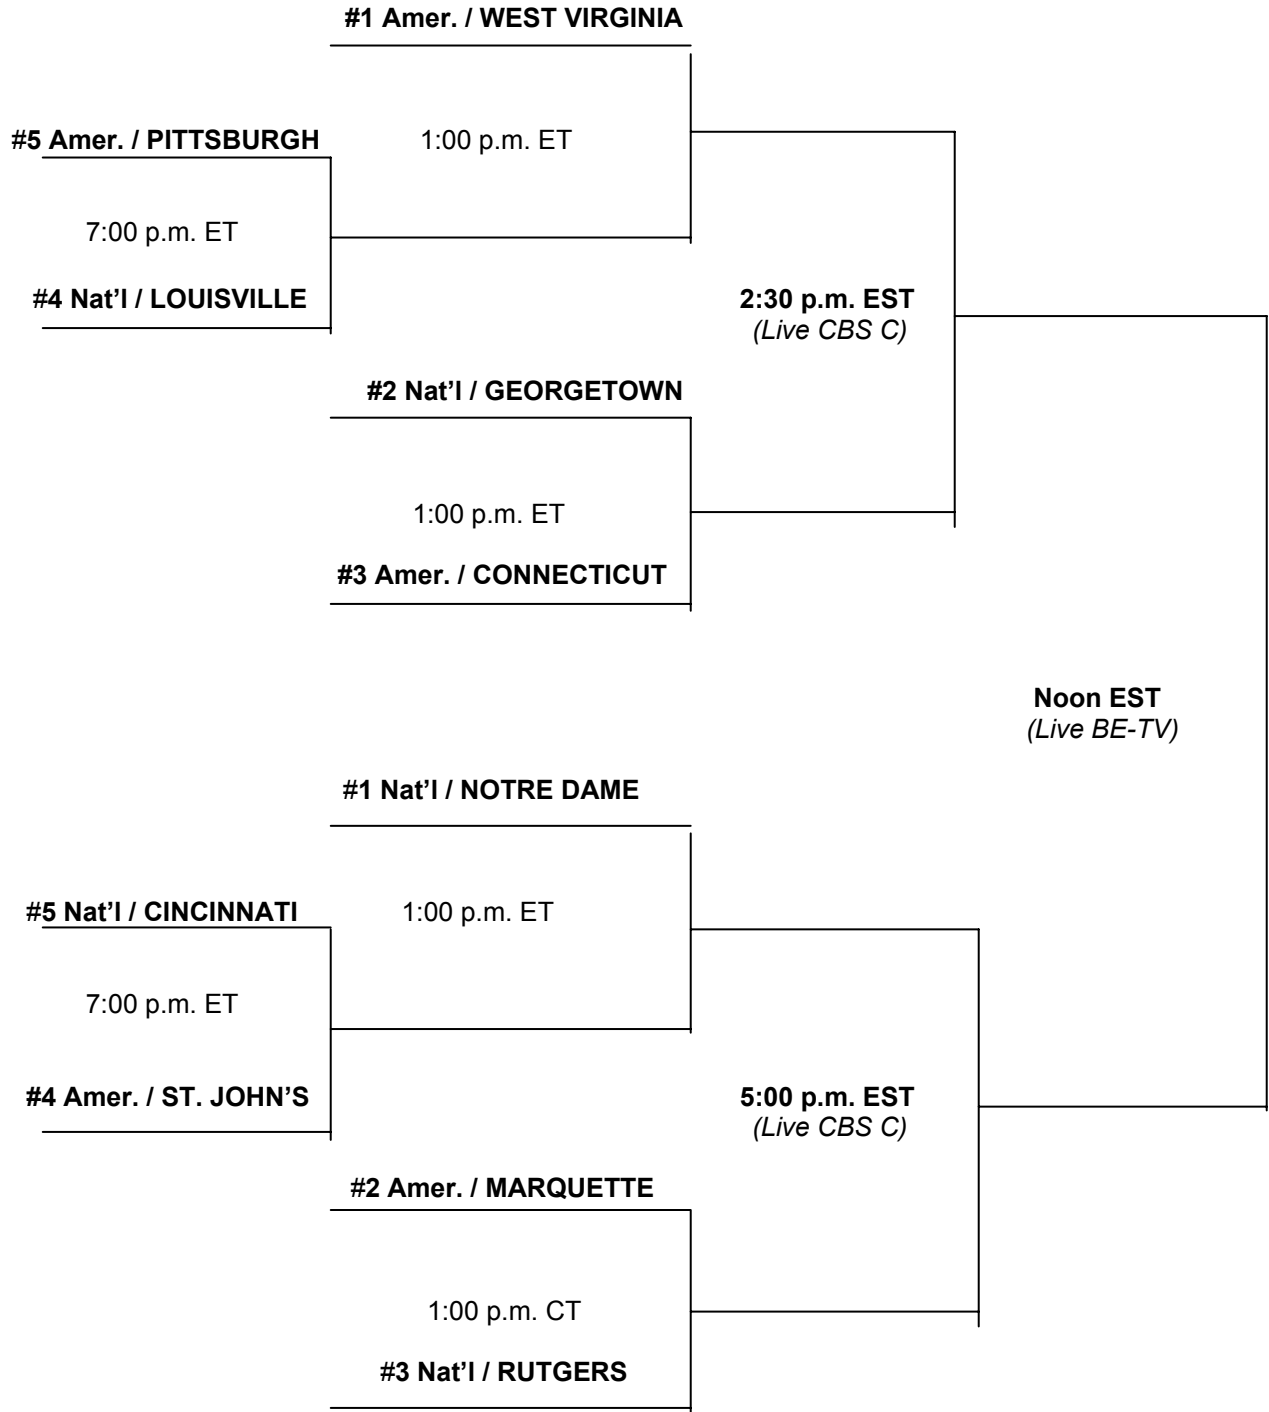

# 2008 BIG EAST WOMEN'S SOCCER 10-TEAM CHAMPIONSHIP BRACKET

**Thurs., Oct. 30**  
*Campus Sites*  
**First Round**

**Sunday, Nov. 2**  
*Campus Site*  
**Quarterfinals**

**November 7 & 9**  
*Alumni Field – Notre Dame, South Bend, Ind.*  
**Fri./Semifinals**  
2:30 & 5:00 p.m. EST  
**Sun./Final**  
Noon EST

NOTE: Conference staff will have the discretion to change the order of the championship semifinals based on the host/local institution's participation.