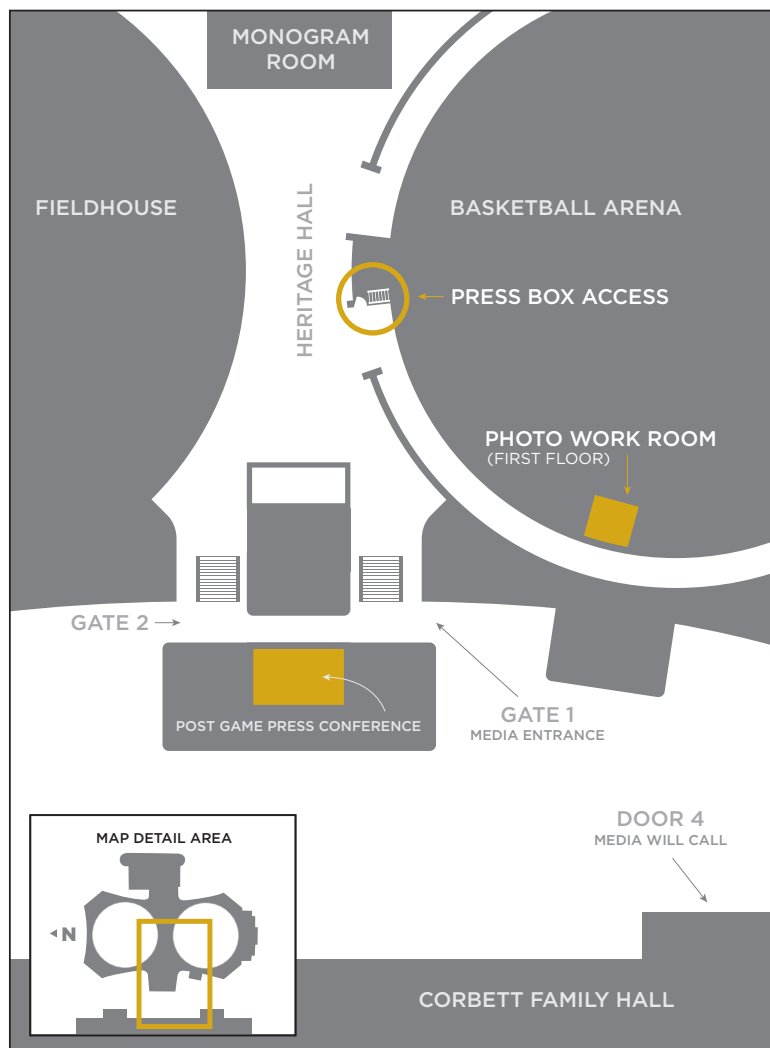

Pavilion through the doors on the first level, take the first right and the Photo Work Room will be on your left just past the tunnel access to courtside.

MEDIA MEAL

- A complimentary pre-game meal will be available for all credentialed media members starting 90 minutes before tip time.
- The meal will be located in Corbett Hall, in the Academic Commons Room, accessible through Door 4. This is the same location as media will call.
- The meal is only available before the game begins. Additional refreshments will be available in the press box during the game.

MEDIA WI-FI ACCESS

- Wi-Fi internet access is free throughout Purcell Pavilion. Sign on to the ND-guest network.

MEDIA LIVE STATISTICS

- The University of Notre Dame offers StatBroadcast for all of its men's basketball home games.
- The live statistics feed is accessible at und.com/mediastats (there is no password required).

POST GAME INTERVIEW POLICY

- Selected Notre Dame student-athletes will be brought to the Hammes Basketball Auditorium immediately following the completion of the game.
- The visiting head coach will follow the Notre Dame student-athletes, followed by Glenn and Stacey Murphy head men's basketball coach Mike Brey.

POST GAME WORK AREA

- Credentialed media members will have access to the press box for post game work up to 90 minutes after the completion of the press conferences.

PURCELL PAVILION

NOTRE DAME MEN'S BASKETBALL - MEDIA LOCATIONS