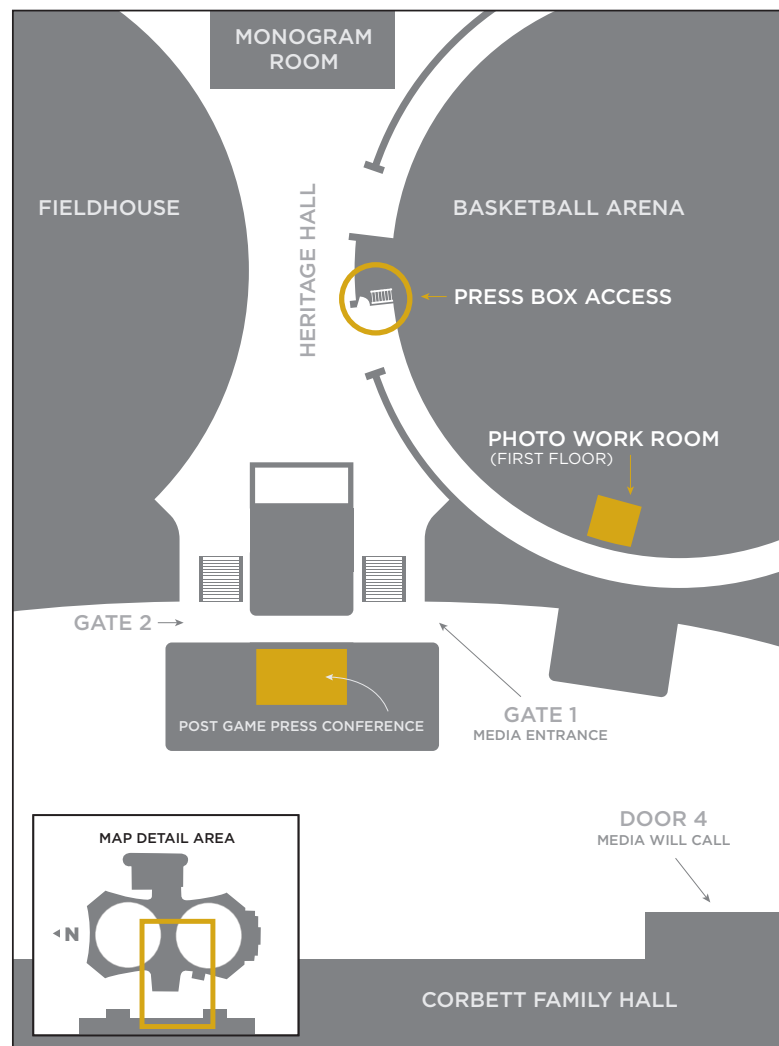

Pavilion through the doors on the first level, take the first right and the Photo Work Room will be on your left just past the tunnel access to courtside.

MEDIA MEAL

- A complimentary pre-game meal will be available for all credentialed media members starting 90 minutes before tip time.
- The meal will be located in Corbett Hall, in the Academic Commons Room, accessible through Door 4. This is the same location as media will call.
- The meal is only available before the game begins. Additional refreshments will be available in the press box during the game.

MEDIA WI-FI ACCESS

- Wi-Fi internet access is free throughout Purcell Pavilion. Sign on to the ND-guest network.

MEDIA LIVE STATISTICS

- The University of Notre Dame offers StatBroadcast for all of its men's basketball home games.
- The live statistics feed is accessible at und.com/mediastats (there is no password required).

POST GAME INTERVIEW POLICY

- Selected Notre Dame student-athletes will be brought to the Hammes Basketball Auditorium immediately following the completion of the game.
- The visiting head coach will follow the Notre Dame student-athletes, followed by Glenn and Stacey Murphy head men's basketball coach Mike Brey.

POST GAME WORK AREA

- Credentialed media members will have access to the press box for post game work up to 90 minutes after the completion of the press conferences.

PURCELL PAVILION

NOTRE DAME MEN'S BASKETBALL - MEDIA LOCATIONS