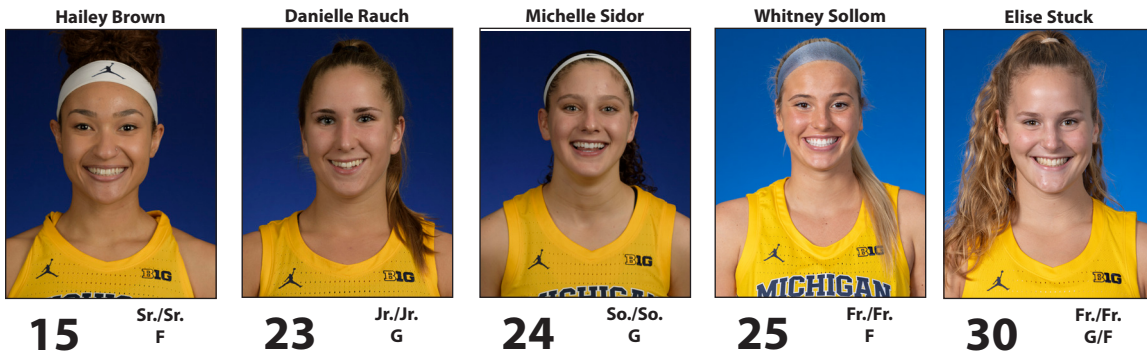

2020-21 WOLVERINES

No.	Name	Pos.	Ht.	Yr./Elig.	Hometown/High School (Previous School)
00	Naz Hillmon	F	6-2	Jr./Jr.	Cleveland, Ohio/Gilmour Academy
1	Amy Dilk	G	6-0	Jr./Jr.	Carmel, Ind./Carmel
3	Maddie Nolan	G	5-9	So./So.	Zionsville, Ind./Zionsville
13	Meghan Fiso	G	5-10	Fr./Fr.	Seattle, Wash./Garfield
14	Akienreh Johnson	G	6-0	5th yr.	Toledo, Ohio/Rogers
15	Hailey Brown	F	6-1	Sr./Sr.	Hamilton, Ont./The RISE Centre Academy
23	Danielle Rauch	G	5-8	Jr./Jr.	Syracuse, N.Y./Bishop Ludden
24	Michelle Sidor	G	5-8	So./So.	Upper Saddle River, N.J./Saddle River Day
25	Whitney Sollom	F	6-4	Fr./Fr.	Hartland, Mich./Hartland
30	Elise Stuck	G/F	6-1	Fr./Fr.	Charlevoix, Mich./Charlevoix
32	Leigha Brown	G/F	6-1	Jr./Jr.	Auburn, Ind./DeKalb (Nebraska)
33	Emily Kiser	F	6-3	Jr./Jr.	Noblesville, Ind./Noblesville
34	Izabel Varejão	F/C	6-4	So./So.	Vitoria-Espirito Santo, Brazil/Neuse Christian Academy (Raleigh, N.C.)
44	Cameron Williams	F	6-3	Fr./Fr.	Chicago, Ill./Whitney Young

Roster Breakdown

By Class
Graduate: Johnson
Senior (1): H. Brown
Juniors (5): L. Brown, Dilk, Hillmon, Kiser, Rauch
Sophomores (3): Nolan, Sidor, Varejão
Freshmen (4): Fiso, Sollom, Stuck, Williams

Head Coach: Kim Barnes Arico (9th season)
Assistant Coaches: Toyelle Wilson, Yvonne Sanchez, Wesley Brooks
Director of Basketball Operations: Amy Mulligan
Director of Player Personnel: Danielle Edwards
Video Coordinator: Dan Dardarian
Graduate Manager: Harry Rafferty
Athletic Trainer: Christina Fanning
Strength and Conditioning Coach: Jamie Preiss

Pronunciation
Kim Barnes Arico -- a-REE-co
Akienreh Johnson -- Uh-KEN-ray
Naz Hillmon - NAHZ
Michelle Sidor - SEE-door
Meghan Fiso - FEE-zo
Whitney Sollom - SOE-lum
Izabel Varejao - VAIR-uh-zhow