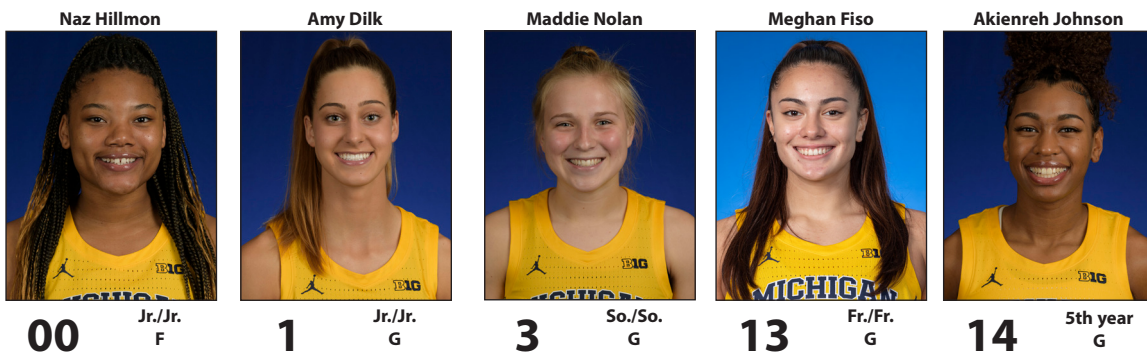

2020-21 WOLVERINES

No.	Name	Pos.	Ht.	Yr./Elig.	Hometown/High School (Previous School)
00	Naz Hillmon	F	6-2	Jr./Jr.	Cleveland, Ohio/Gilmour Academy
1	Amy Dilk	G	6-0	Jr./Jr.	Carmel, Ind./Carmel
3	Maddie Nolan	G	5-9	So./So.	Zionsville, Ind./Zionsville
13	Meghan Fiso	G	5-10	Fr./Fr.	Seattle, Wash./Garfield
14	Akienreh Johnson	G	6-0	5th yr.	Toledo, Ohio/Rogers
15	Hailey Brown	F	6-1	Sr./Sr.	Hamilton, Ont./The RISE Centre Academy
23	Danielle Rauch	G	5-8	Jr./Jr.	Syracuse, N.Y./Bishop Ludden
24	Michelle Sidor	G	5-8	So./So.	Upper Saddle River, N.J./Saddle River Day
25	Whitney Sollom	F	6-4	Fr./Fr.	Hartland, Mich./Hartland
30	Elise Stuck	G/F	6-1	Fr./Fr.	Charlevoix, Mich./Charlevoix
32	Leigha Brown	G/F	6-1	Jr./Jr.	Auburn, Ind./DeKalb (Nebraska)
33	Emily Kiser	F	6-3	Jr./Jr.	Noblesville, Ind./Noblesville
34	Izabel Varejão	F/C	6-4	So./So.	Vitoria-Espirito Santo, Brazil/Neuse Christian Academy (Raleigh, N.C.)
44	Cameron Williams	F	6-3	Fr./Fr.	Chicago, Ill./Whitney Young

Roster Breakdown

By Class
Graduate: Johnson
Senior (1): H. Brown
Juniors (5): L. Brown, Dilk, Hillmon, Kiser, Rauch
Sophomores (3): Nolan, Sidor, Varejão
Freshmen (4): Fiso, Sollom, Stuck, Williams

Head Coach: Kim Barnes Arico (9th season)
Assistant Coaches: Toyelle Wilson, Yvonne Sanchez, Wesley Brooks
Director of Basketball Operations: Amy Mulligan
Director of Player Personnel: Danielle Edwards
Video Coordinator: Dan Dardarian
Graduate Manager: Harry Rafferty
Athletic Trainer: Christina Fanning
Strength and Conditioning Coach: Jamie Preiss

Pronunciation
Kim Barnes Arico -- a-REE-co
Akienreh Johnson -- Uh-KEN-ray
Naz Hillmon - NAHZ
Michelle Sidor - SEE-door
Meghan Fiso - FEE-zo
Whitney Sollom - SOE-lum
Izabel Varejao - VAIR-uh-zhow