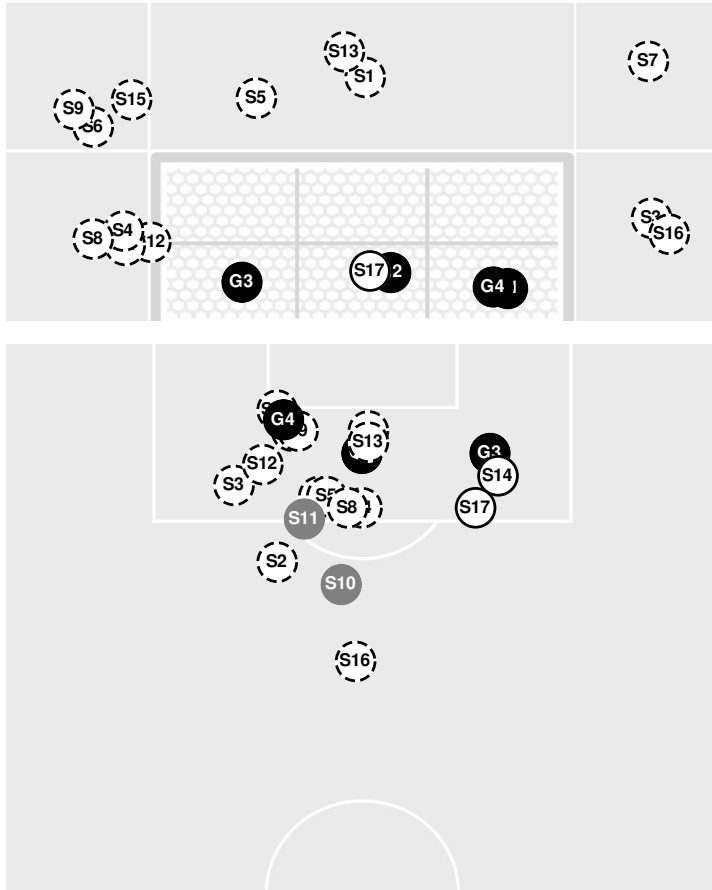

Official Soccer Shot Chart - Final
Boston College vs Notre Dame

9/26/21 Alumni Stadium, South Bend
2021-22 Women's Soccer

Match Time: 1:00 PM
Match Duration: 01:59
Attendance: 351

Officials: Lance Van Haitsma, Peter Charpentier, Heber Estrada, Joshua Overmyer

		1st Half	2nd Half
Shots by Half Intervals	Fighting Irish	11	10
	Eagles	2	6

Shot Chart

FIGHTING IRISH