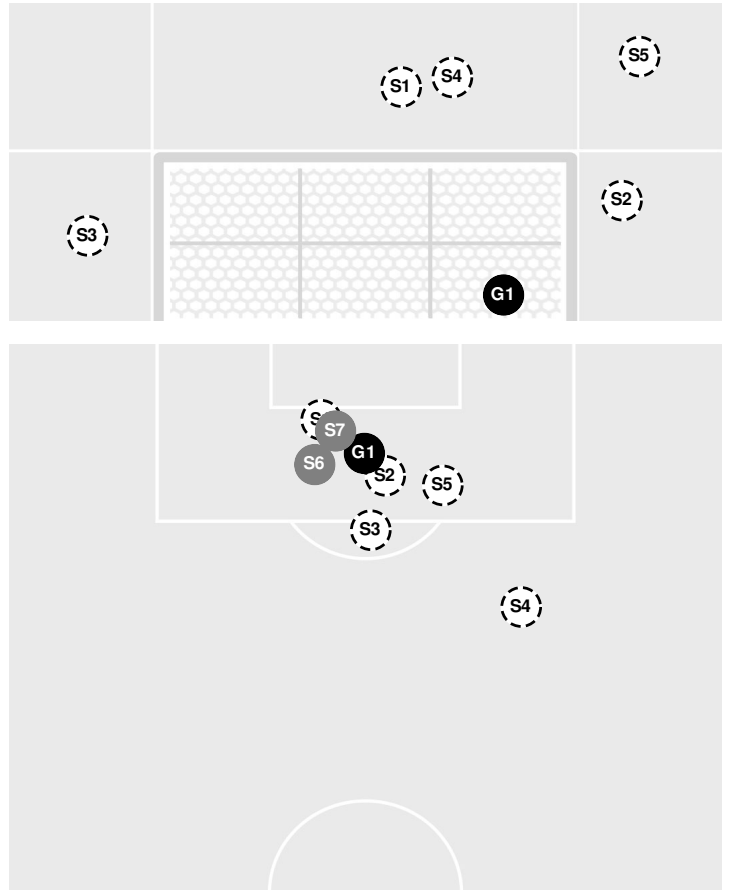

BOSTON COLLEGE 1, NOTRE DAME 3

- 90:00 End of period [90:00].

BOSTON COLLEGE 1, NOTRE DAME 3

Official Soccer Shot Chart - Final
Boston College vs Notre Dame

9/26/21 Alumni Stadium, South Bend
 2021-22 Women's Soccer

Shot Chart

FIGHTING IRISH

EAGLES

S Shot Off Target
 S Shot On Target
 S Blocked
 G Goal / Own Goal

Shot Summary

Official Soccer Shot Chart - Final
Boston College vs Notre Dame

9/26/21 Alumni Stadium, South Bend
 2021-22 Women's Soccer