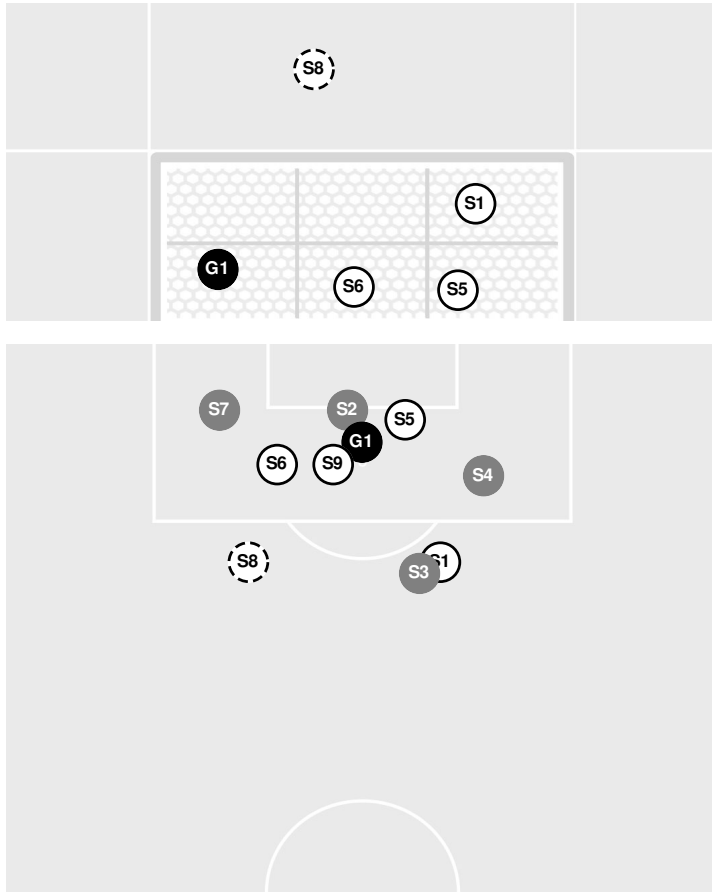

Officials: Youseff Elmessoussi, Jason Gordon, Andrew Scott, Tony Delois

Shots by Half Intervals	Fighting Irish Boilermakers	1st Half	2nd Half
		4 1	6 5

Shot Chart

FIGHTING IRISH