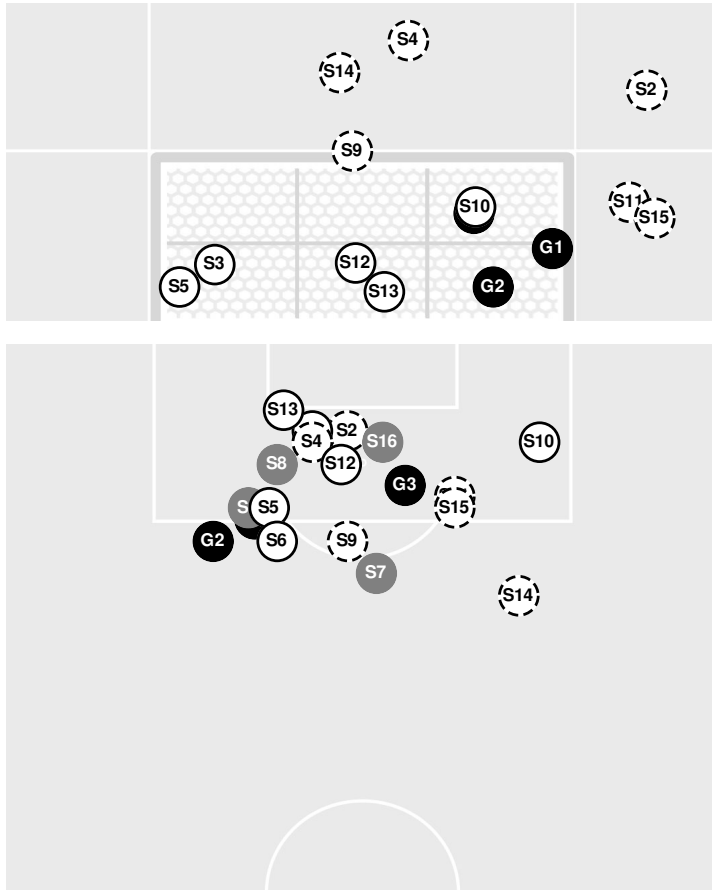

Official Soccer Shot Chart - Final
Louisville vs Notre Dame
10/7/21 Alumni Stadium, South Bend
2021-22 Women's Soccer

Match Time: 7:00 PM
Match Duration: 01:56
Attendance: 289

Officials: Leland Grant, Kevin Cavalcanti, Doug Ferguson, Erin Patterson

Shots by Half Intervals	Fighting Irish	1st Half	2nd Half	
		Cardinals	11	8
		0	4	

Shot Chart

FIGHTING IRISH