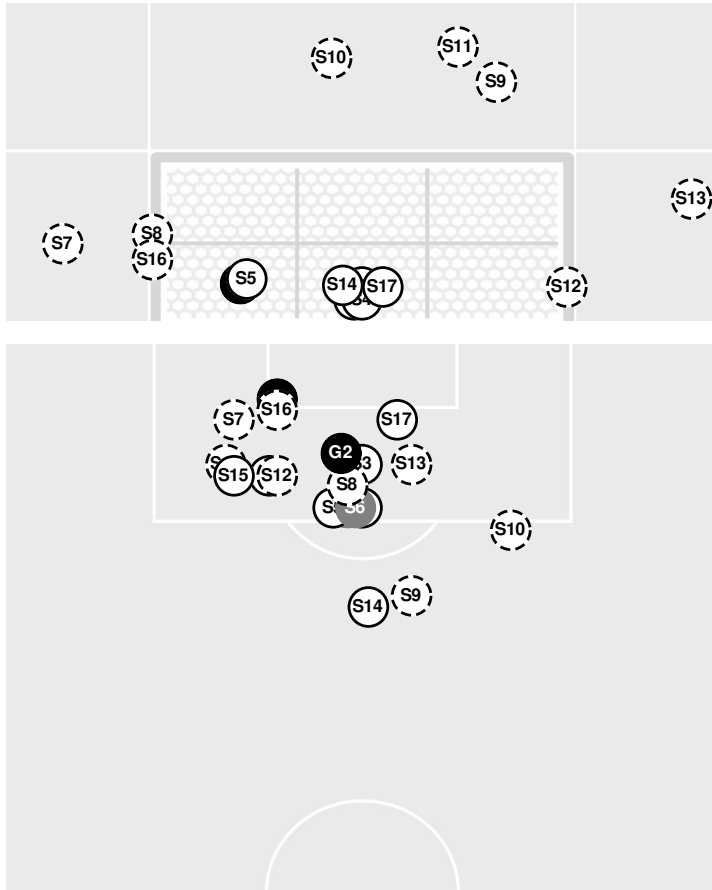

Official Soccer Shot Chart - Final
Clemson vs Notre Dame
10/10/21 Alumni Stadium, South Bend
2021-22 Women's Soccer

Match Time: 1:00 PM
Match Duration: 02:20
Attendance: 597

Officials: Nicole Green, Frank Pizana, Kevin Cavalcanti, Joshua Overmyer

Shots by Half Intervals		1st Half	2nd Half	1st OT	2nd OT
Fighting Irish		10	6	2	1
Tigers		4	5	0	0

Shot Chart

FIGHTING IRISH