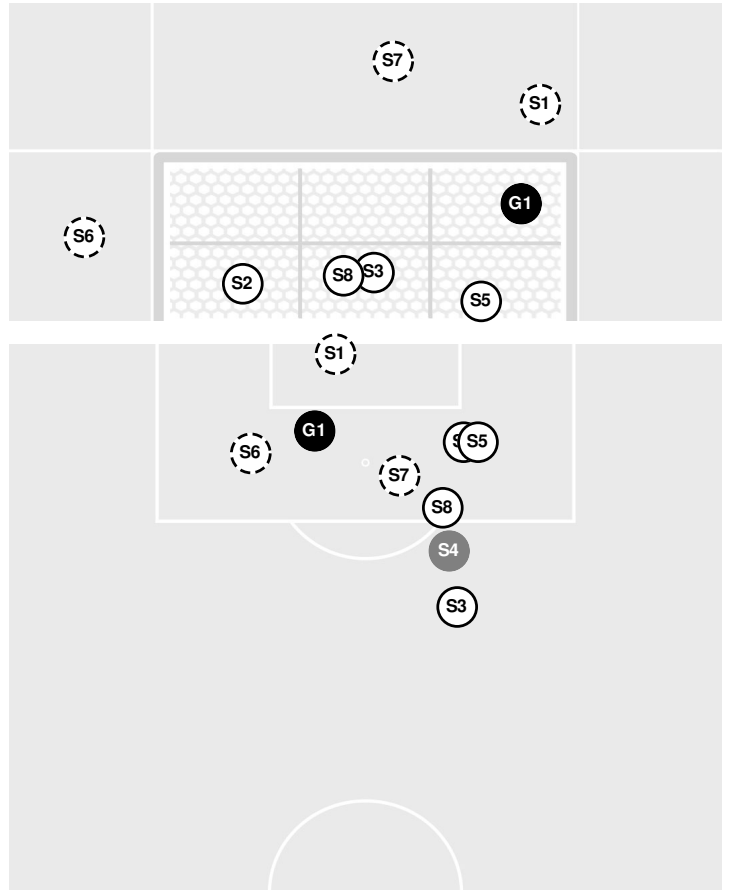

TIGERS

(S) Shot Off Target   (S) Shot On Target   (S) Blocked   (G) Goal / Own Goal

Shot Summary