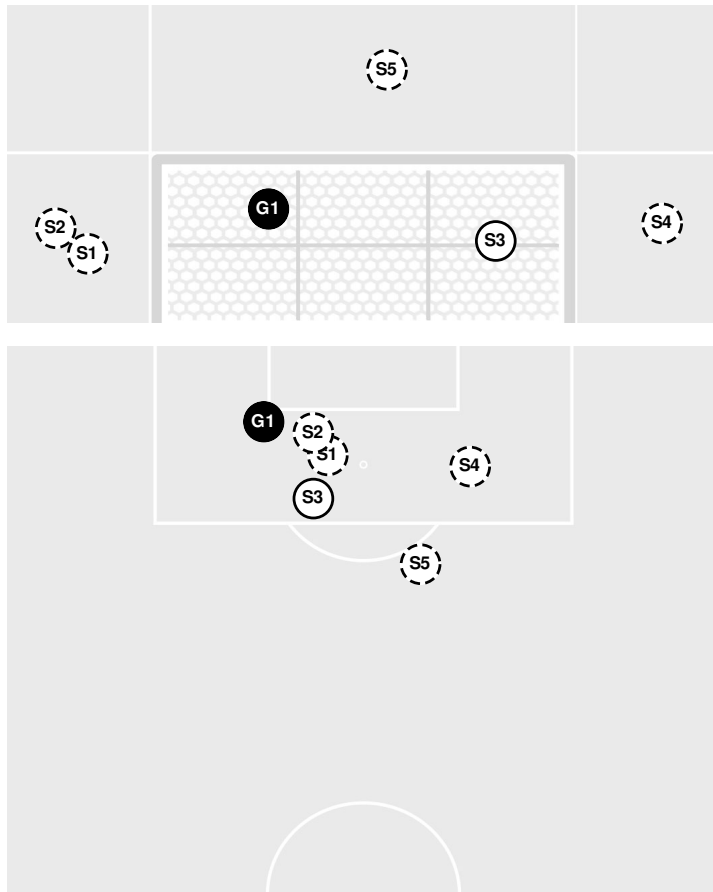

NOTRE DAME 0, DUKE 1

90:50 End of period [90:50].

NOTRE DAME 0, DUKE 1

Notre Dame vs Duke

10/21/21 Koskinen Stadium, Durham
2021-22 Women's Soccer

Officials: John Brady, Jude Carr, Daniel Kappler

Shots by Half Intervals	Blue Devils	1st Half	2nd Half	1st OT
		2	3	1
	Fighting Irish	1	7	0

Shot Chart

BLUE DEVILS

FIGHTING IRISH

S Shot Off Target
 S Shot On Target
 S Blocked
 G Goal / Own Goal

Shot Summary

BLUE DEVILS

No	Time	Player	Description
S1	36'	9, Grace Watkins	
S2	39'	19, Maggie Graham	
S3	52'	8, Tess Boade	Saved
S4	52'	19, Maggie Graham	
S5	90'	24, Mackenzie Pluck	
G1	91'	18, Michelle Cooper	