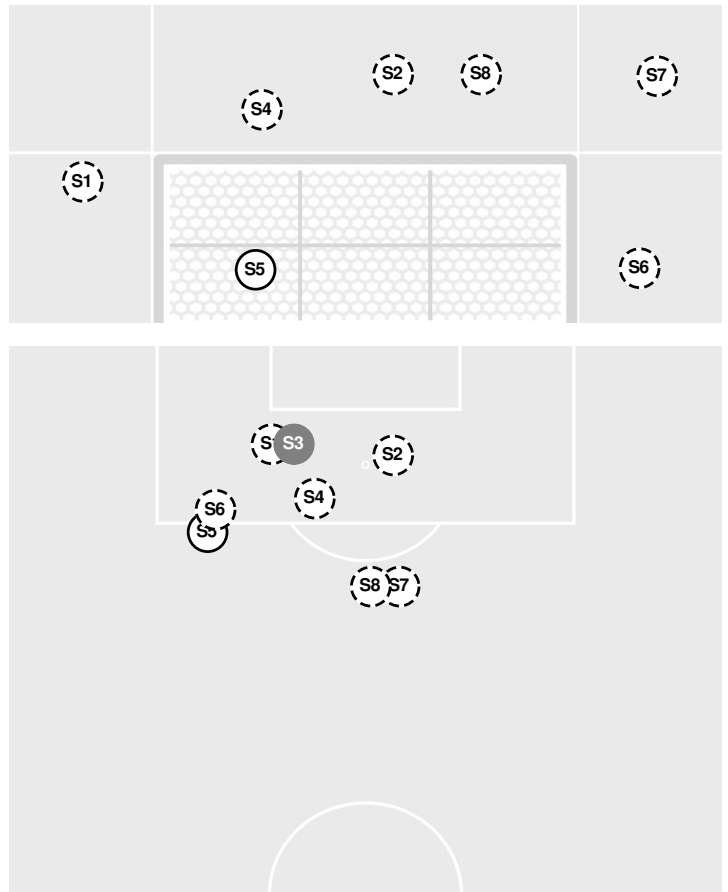

NOTRE DAME 0, DUKE 1

90:50 End of period [90:50].

NOTRE DAME 0, DUKE 1

Notre Dame vs Duke

10/21/21 Koskinen Stadium, Durham
2021-22 Women's Soccer

Officials: John Brady, Jude Carr, Daniel Kappler

Shots by Half Intervals	Blue Devils	1st Half	2nd Half	1st OT
		2	3	1
	Fighting Irish	1	7	0

Shot Chart

BLUE DEVILS

FIGHTING IRISH

S Shot Off Target
 S Shot On Target
 S Blocked
 G Goal / Own Goal

Shot Summary

BLUE DEVILS

No	Time	Player	Description
S1	36'	9, Grace Watkins	
S2	39'	19, Maggie Graham	
S3	52'	8, Tess Boade	Saved
S4	52'	19, Maggie Graham	
S5	90'	24, Mackenzie Pluck	
G1	91'	18, Michelle Cooper	