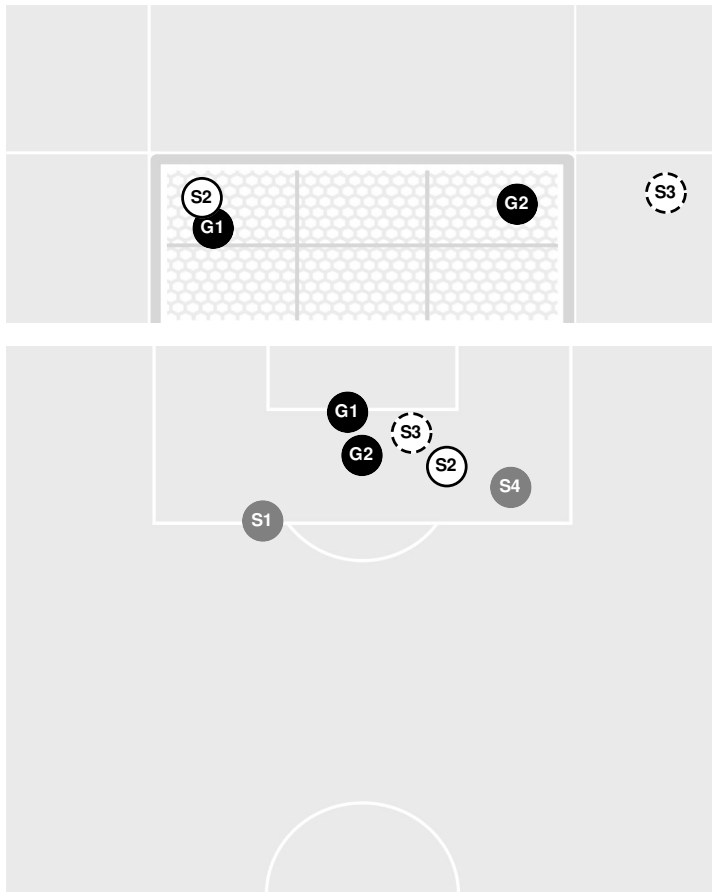

CLEMSON 1, NOTRE DAME 1

Officials: Nicholas Balcer, Jeff Swartzel, Peter Carpentier, Frank Pizana

Shots by Half Intervals	Fighting Irish Tigers	1st Half	2nd Half
		1	5
	3	6	

Shot Chart

FIGHTING IRISH

TIGERS

⊖ Shot Off Target ⊕ Shot On Target ⊙ Blocked ⊙ Goal / Own Goal

Shot Summary

FIGHTING IRISH

No	Time	Player	Description
G1	36'	2, Korbin Albert	
S1	78'	3, Maddie Mercado	Blocked
G2	81'	4, Sammi Fisher	
S2	84'	2, Korbin Albert	Saved
S3	86'	27, Caroline Gray	
S4	89'	4, Sammi Fisher	Blocked