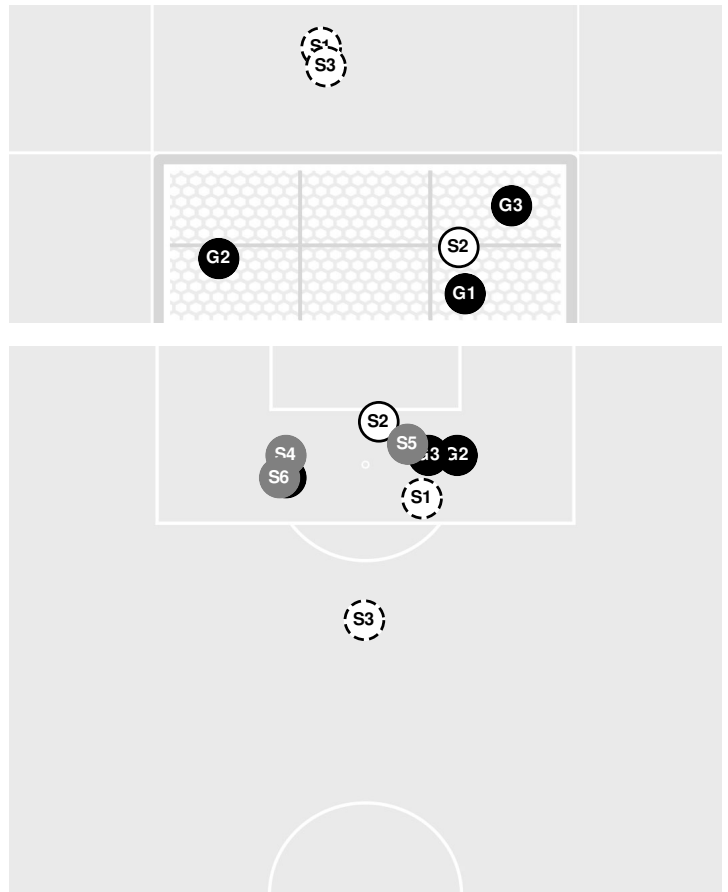

CLEMSON 1, NOTRE DAME 1

Officials: Nicholas Balcer, Jeff Swartzel, Peter Carpentier, Frank Pizana

Shots by Half Intervals	Fighting Irish Tigers	1st Half	2nd Half
		1	5
	3	6	

Shot Chart

FIGHTING IRISH

TIGERS

⊖ Shot Off Target ⊕ Shot On Target ⊙ Blocked ⊙ Goal / Own Goal

Shot Summary

FIGHTING IRISH

No	Time	Player	Description
G1	36'	2, Korbin Albert	
S1	78'	3, Maddie Mercado	Blocked
G2	81'	4, Sammi Fisher	
S2	84'	2, Korbin Albert	Saved
S3	86'	27, Caroline Gray	
S4	89'	4, Sammi Fisher	Blocked