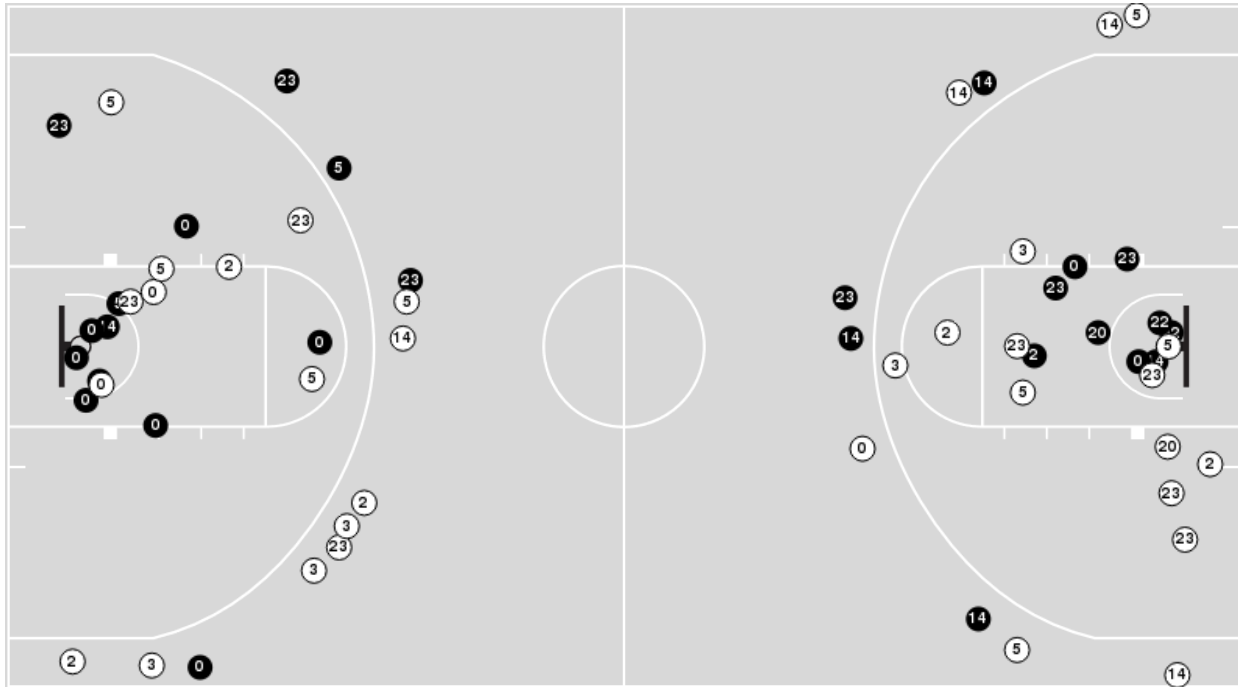

Officials: Larry Sciroto, DJ Carstensen, Keith Kimble

Players => AllFG Types=>AllResults=>All
Notre Dame

All Field Goals