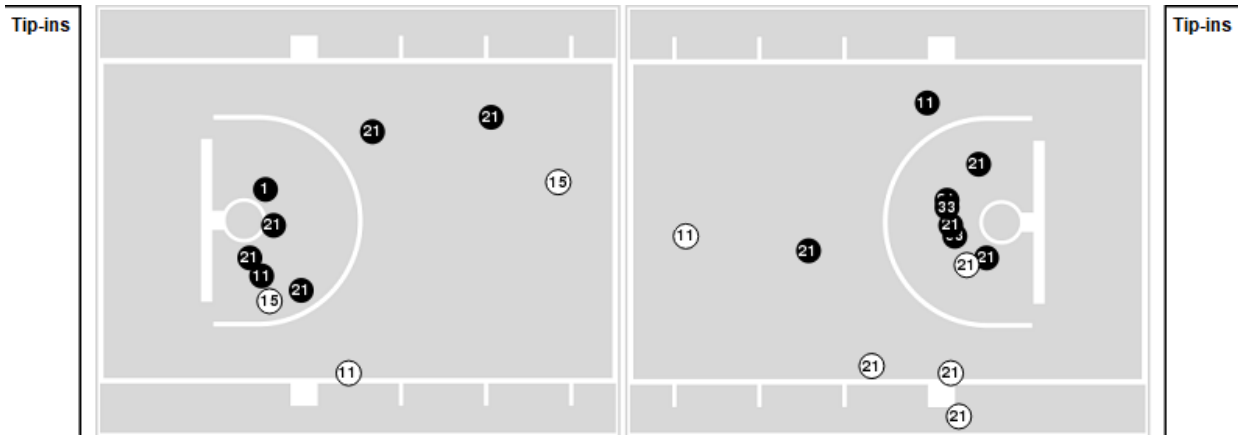

Blow Up Chart

● Made   ○ Missed   N - Player Number

Illinois	M/A	%
Field Goals	28/53	53
2 Points	17/26	65
3 Points	11/27	41
Free Throws	15/19	79

Illinois	M/A	%
Points in the Paint	30 (15 / 20)	75
Fast Break Points	11 (10/11)	91
Second Chance Points	11 (6/8)	75
Effective FG%	63