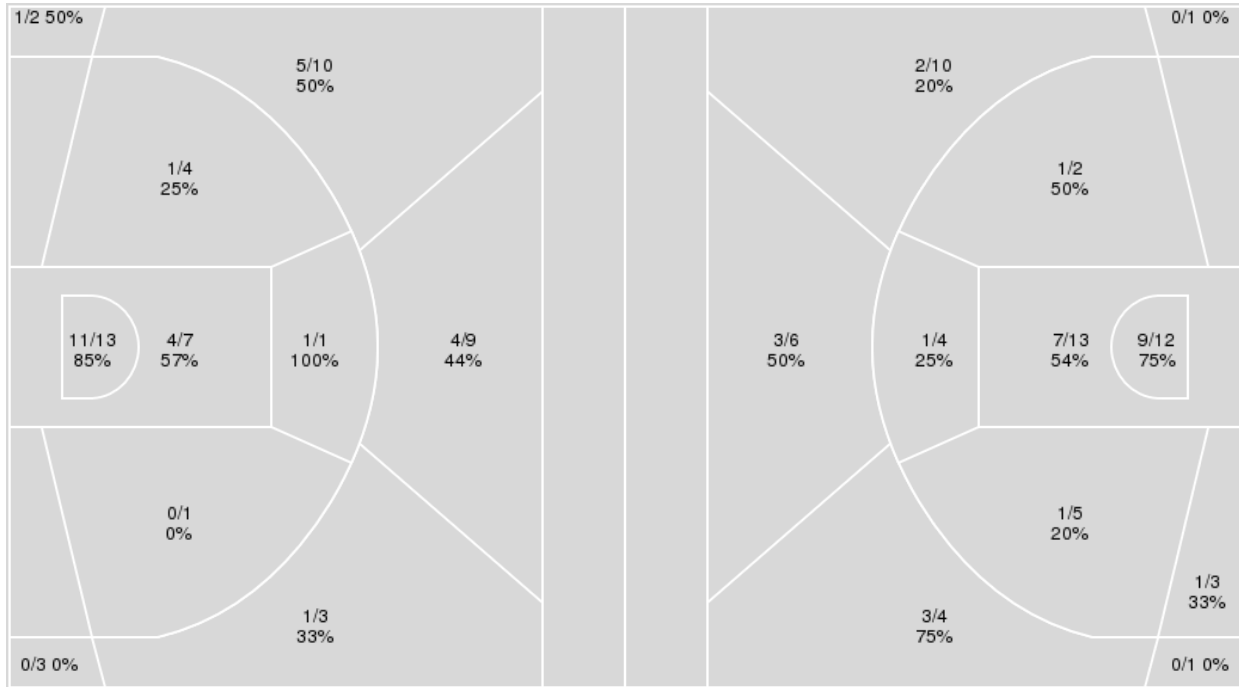

Officials: Larry Sciroto, DJ Carstensen, Keith Kimble

{ Players => 0, 1, 2, 3, 4, 5, 10, 11, 12, 13, 15, 20, 21, 22, 33; } FG
Types => All; Results => All;

{ Players => All; } FG Types => All; Results => All;

Illinois

Notre Dame

Illinois	M/A	%
Field Goals	28/53	53
2 Points	17/26	65
3 Points	11/27	41
Free Throws	15/19	79

Notre Dame	M/A	%
Field Goals	28/61	46
2 Points	20/39	51
3 Points	8/22	36
Free Throws	8/12	67