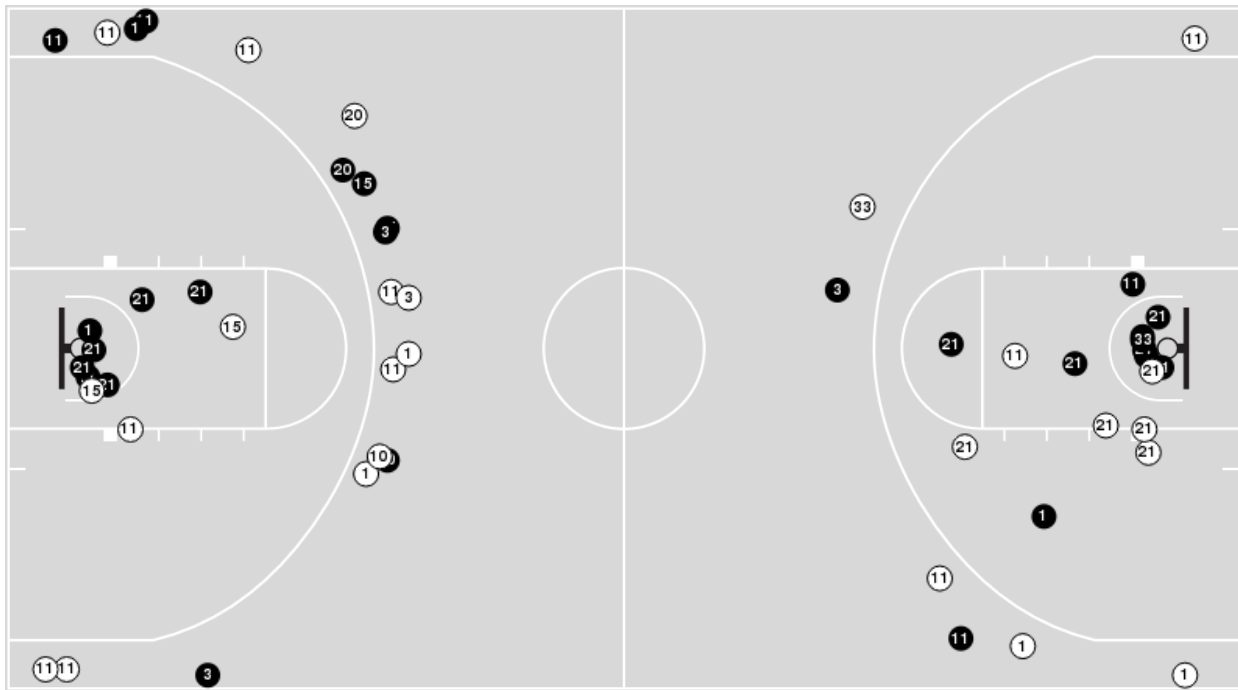

Officials: Larry Sciroto, DJ Carstensen, Keith Kimble

Players => 0, 1, 2, 3, 4, 5, 10, 11, 12, 13, 15, 20, 21, 22, 33FG Types=>AllResults=>All

Illinois

All Field Goals