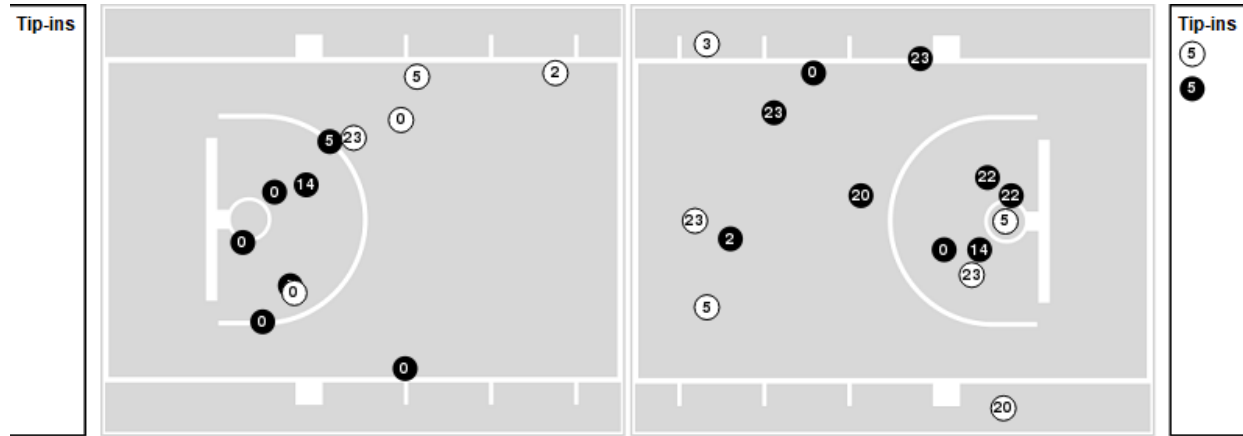

Blow Up Chart

● Made   ○ Missed   N - Player Number

Notre Dame	M/A	%
Field Goals	28/61	46
2 Points	20/39	51
3 Points	8/22	36
Free Throws	8/12	67

Notre Dame	M/A	%
Points in the Paint	32 (16 / 25)	64
Fast Break Points	0 (0/0)	0
Second Chance Points	13 (5/9)	56
Effective FG%	52