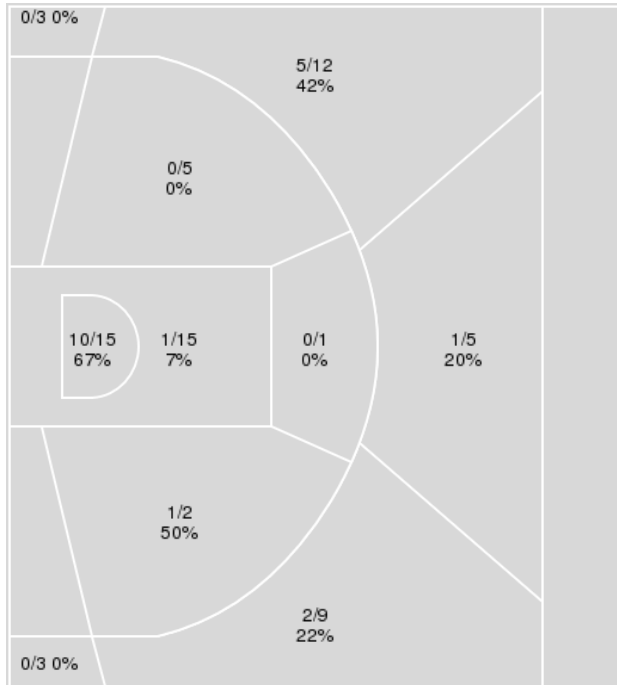

Notre Dame at Syracuse

11/14/21 Carrier Dome, Syracuse
2021-22 Women's Basketball

Officials: Dee Kantner, Pualani Spurlock-Welsh, Erika Herriman

{ Players => All; } FG Types => All; Results => All;

{ Players => All; } FG Types => All; Results => All;

Syracuse