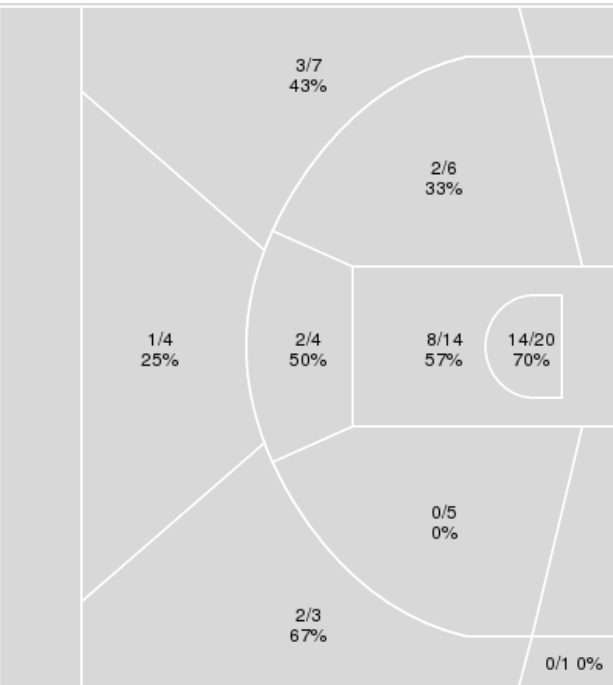

Notre Dame

Syracuse	M/A	%
Field Goals	20/70	29
2 Points	12/38	32
3 Points	8/32	25
Free Throws	8/9	89

Notre Dame	M/A	%
Field Goals	32/64	50
2 Points	26/49	53
3 Points	6/15	40
Free Throws	12/14	86