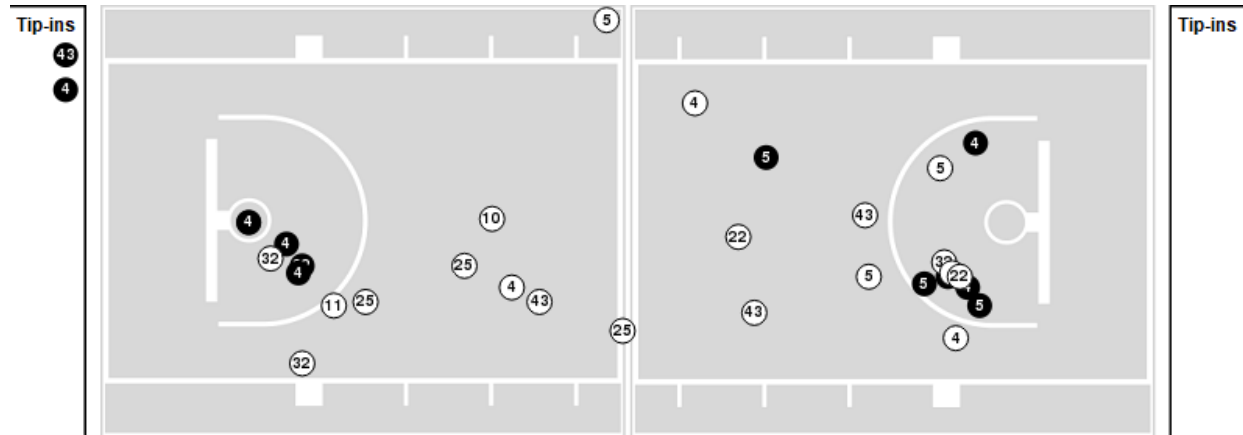

Blow Up Chart

Syracuse	M/A	%
Field Goals	20/70	29
2 Points	12/38	32
3 Points	8/32	25
Free Throws	8/9	89

Syracuse	M/A	%
Points in the Paint	22 (11 / 30)	37
Fast Break Points	3 (1/1)	100
Second Chance Points	15 (8/15)	53
Effective FG%	34