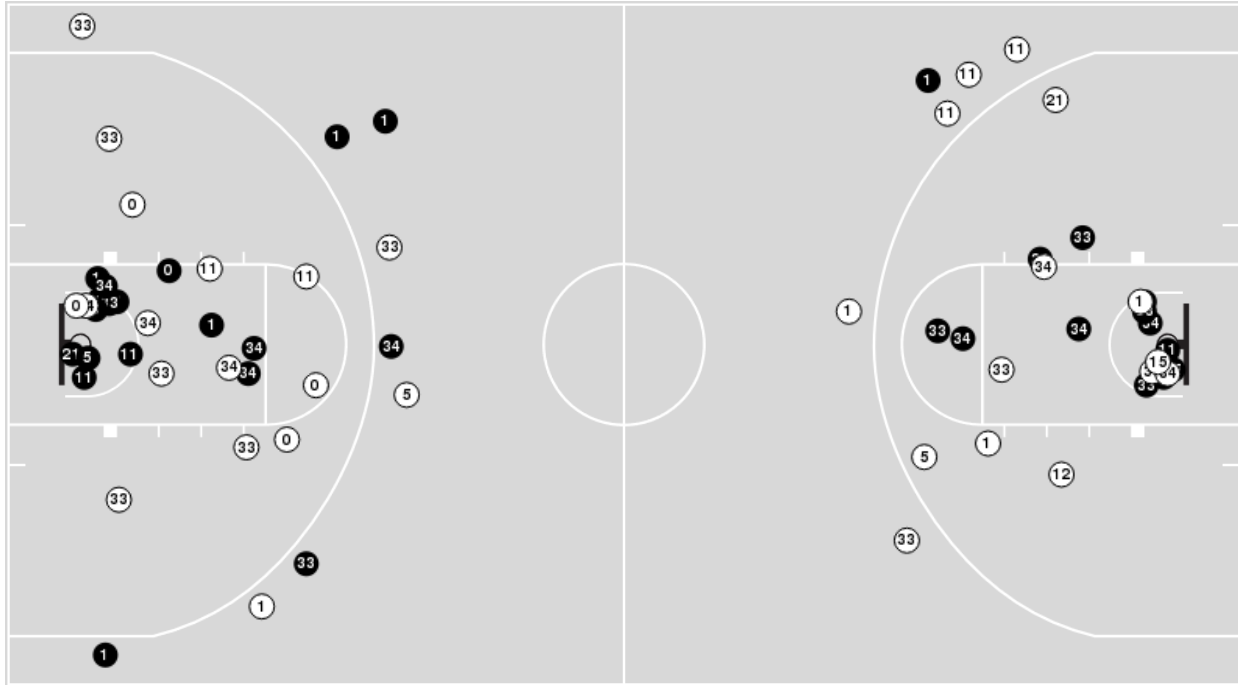

Players => AllFG Types=>AllResults=>All
Notre Dame

All Field Goals