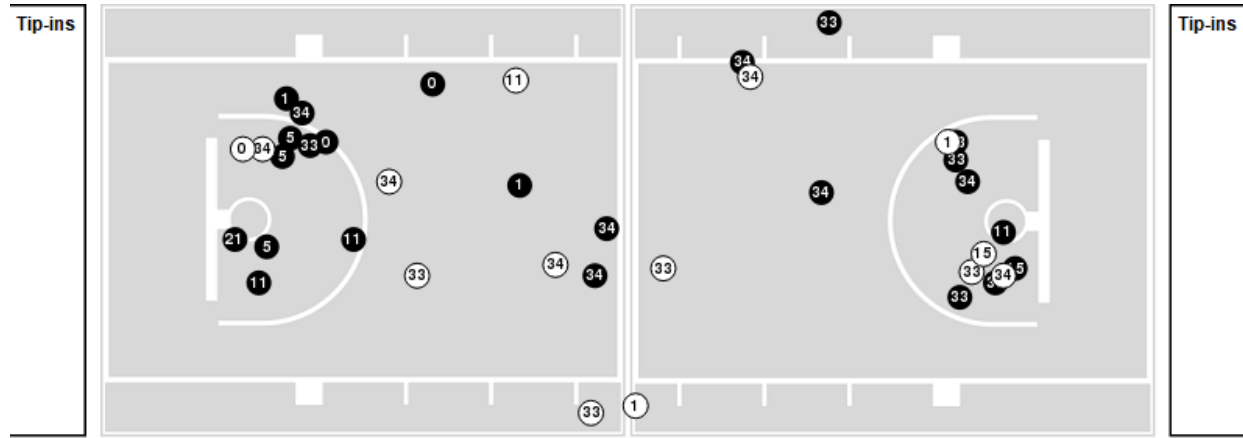

Blow Up Chart

N Made   **O** Missed   N - Player Number

Notre Dame	M/A	%
Field Goals	32/64	50
2 Points	26/49	53
3 Points	6/15	40
Free Throws	12/14	86

Notre Dame	M/A	%
Points in the Paint	44 (22 / 34)	65
Fast Break Points	21 (12/12)	100
Second Chance Points	15 (8/15)	53
Effective FG%	55