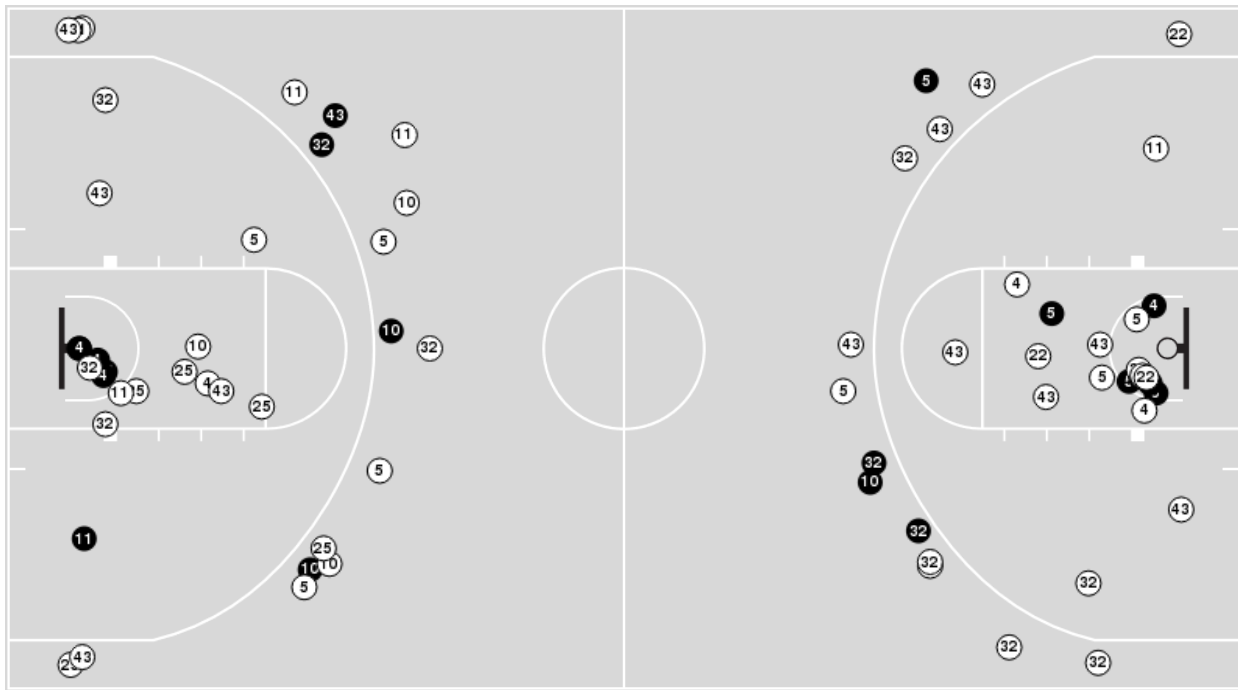

Players => AllFG Types=>AllResults=>All

Syracuse

All Field Goals