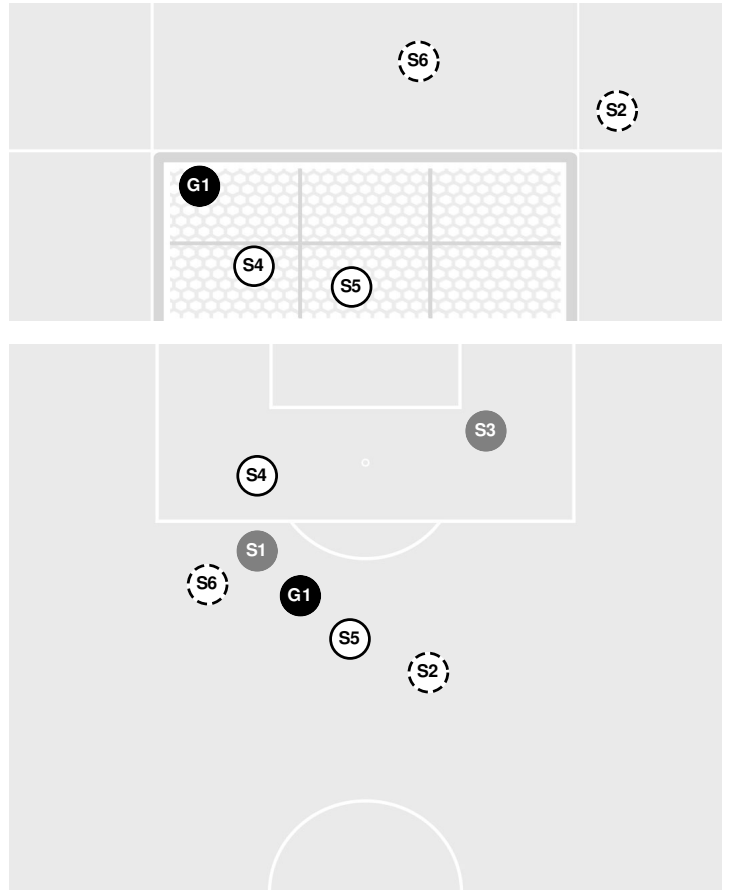

CLEMSON 0, NOTRE DAME 0

Official Soccer Shot Chart - Final
Clemson vs Notre Dame
 12/10/21 WakeMed Soccer Park, Cary, N.C.
 2021 NCAA Men's College Cup

Match Time: 6:00 PM
Match Duration: 02:47
Attendance: 10132

Officials: Nikola Aleksic, Seth Barton, Salma Perez, Daniel Radford

Shots by Half Intervals		1st Half	2nd Half	1st OT	2nd OT
Notre Dame		4	5	3	2
Clemson		3	3	0	1

Shot Chart

NOTRE DAME

CLEMSON

S Shot Off Target
 S Shot On Target
 S Blocked
 G Goal / Own Goal

Shot Summary

Official Soccer Shot Chart - Final
Clemson vs Notre Dame
12/10/21 WakeMed Soccer Park, Cary, N.C.
2021 NCAA Men's College Cup

Match Time: 6:00 PM
Match Duration: 02:47
Attendance: 10132

Officials: Nikola Aleksic, Seth Barton, Salma Perez, Daniel Radford