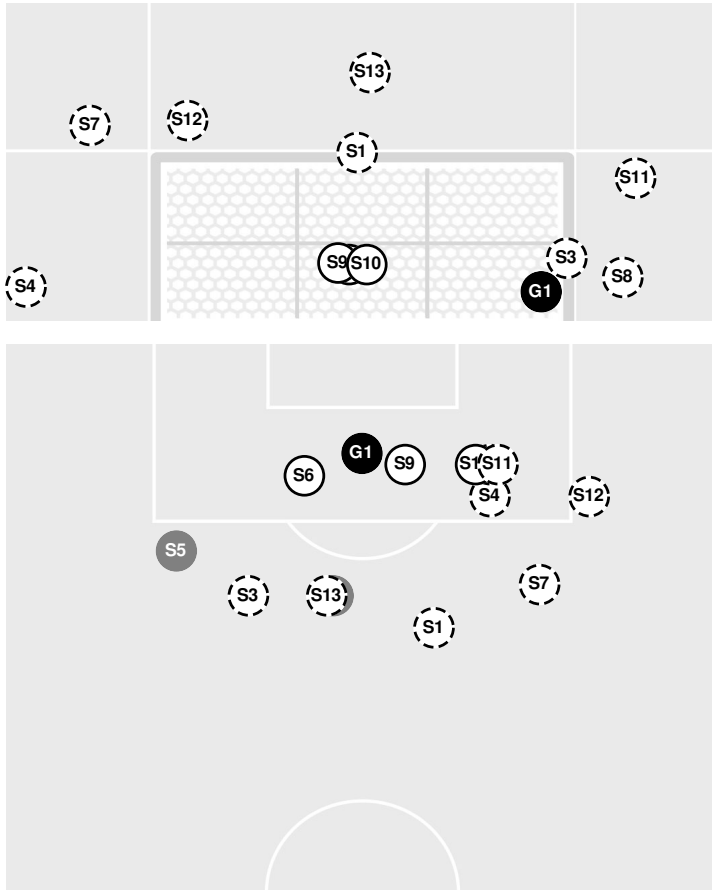

CLEMSON 0, NOTRE DAME 0

Official Soccer Shot Chart - Final
Clemson vs Notre Dame
 12/10/21 WakeMed Soccer Park, Cary, N.C.
 2021 NCAA Men's College Cup

Match Time: 6:00 PM
Match Duration: 02:47
Attendance: 10132

Officials: Nikola Aleksic, Seth Barton, Salma Perez, Daniel Radford

Shots by Half Intervals		1st Half	2nd Half	1st OT	2nd OT
Notre Dame		4	5	3	2
Clemson		3	3	0	1

Shot Chart

NOTRE DAME

CLEMSON

S Shot Off Target
 S Shot On Target
 S Blocked
 G Goal / Own Goal